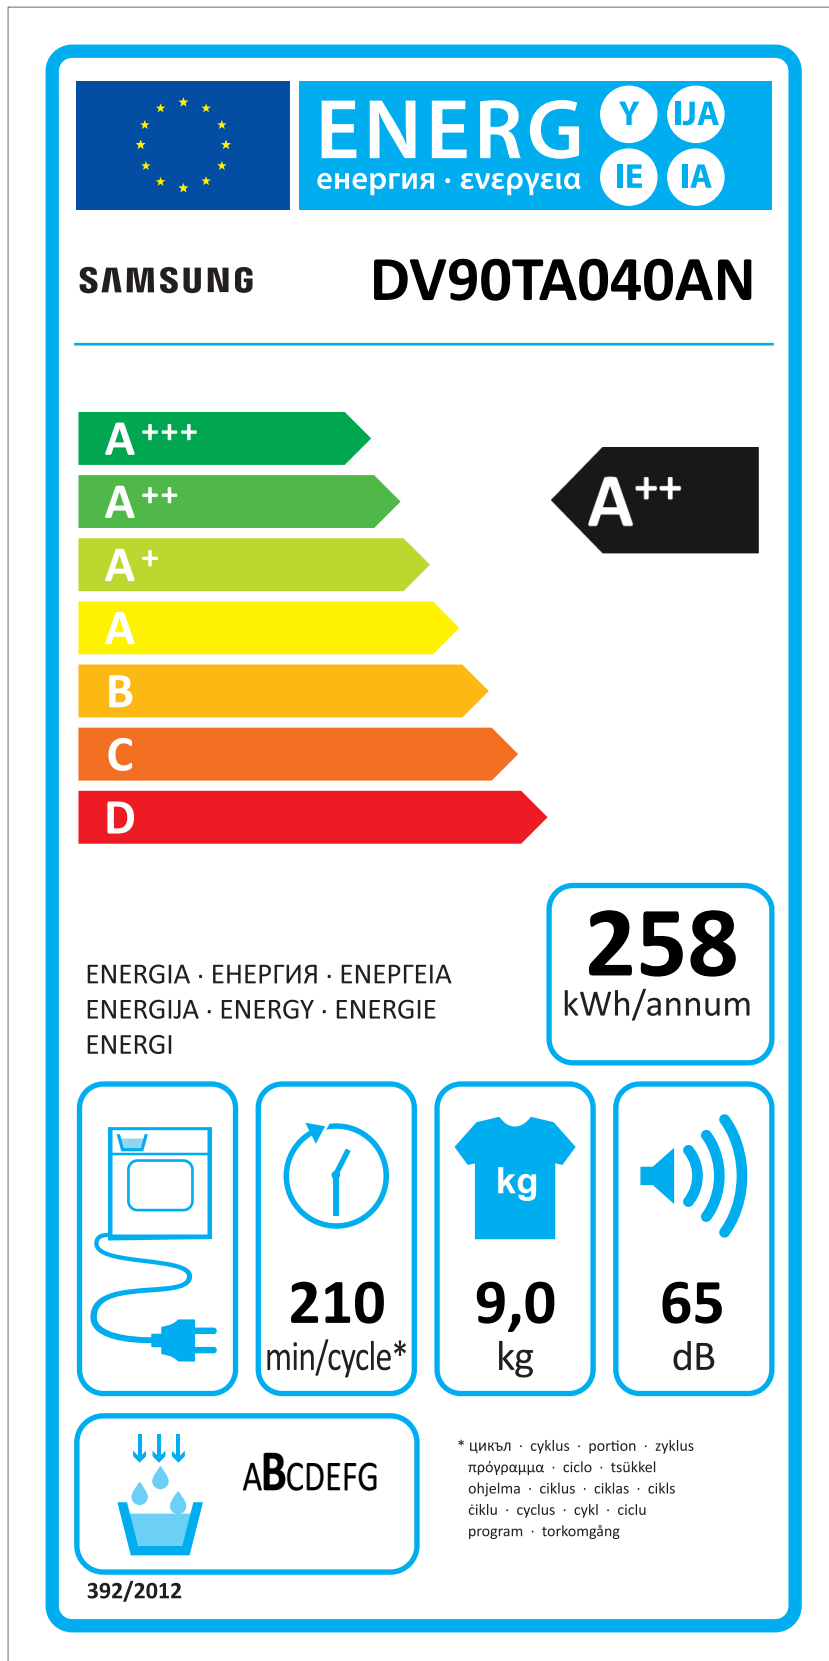

# ERP LABEL ENERGY (DRYER CONDENSER TYPE)

CODE : DC68-03225C  
Size : 110 x 220 (mm)  
Material : ART