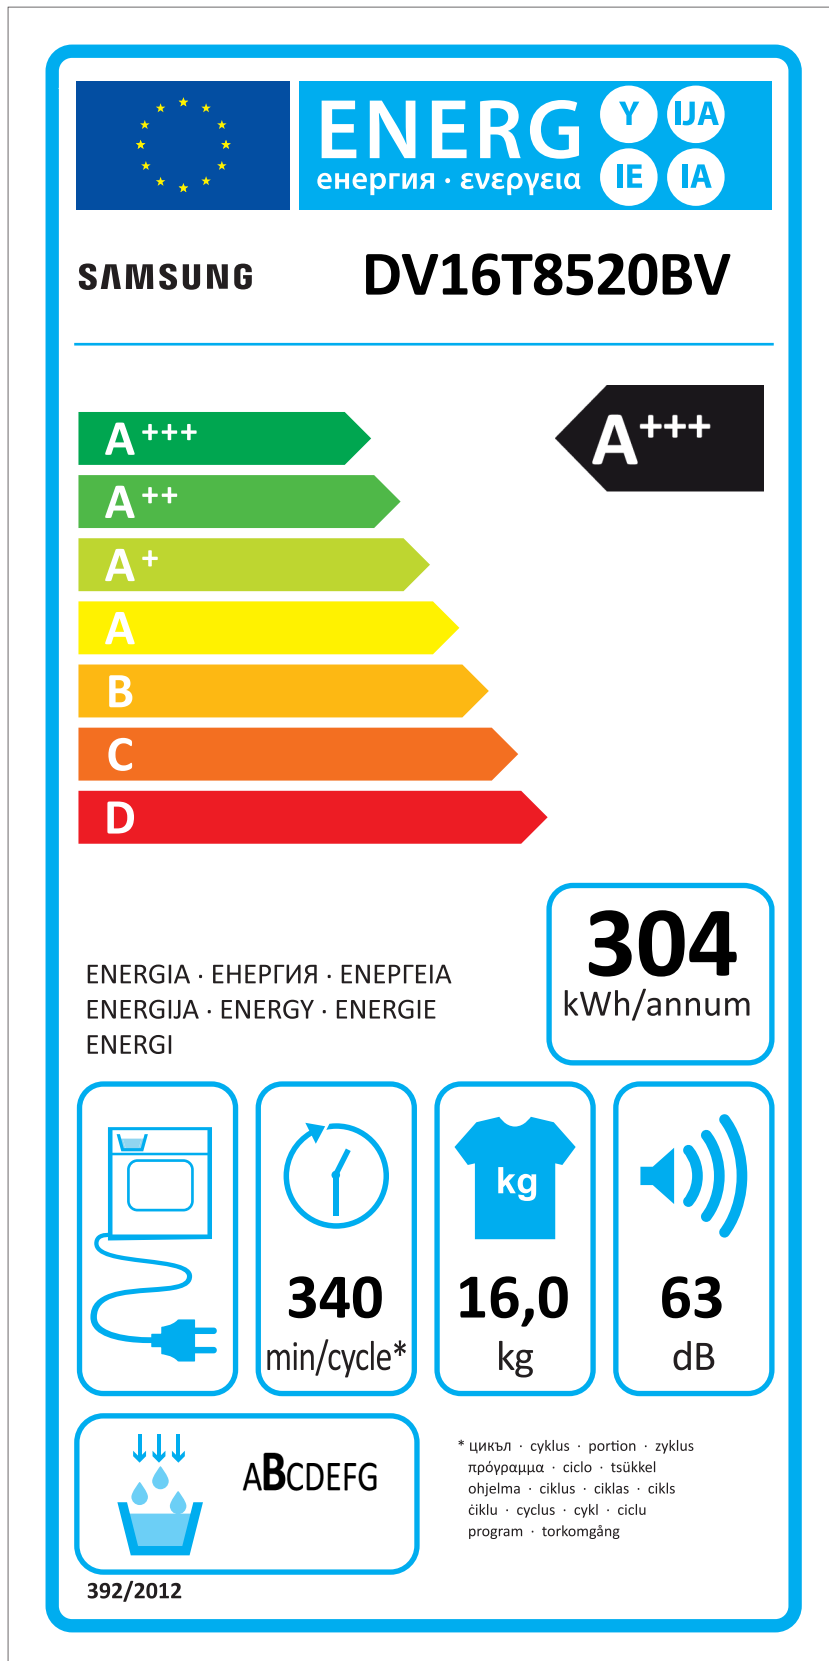

ERP LABEL ENERGY (DRYER CONDENSER TYPE)

CODE : DC68-03225C
Size : 110 x 220 (mm)
Material : ART