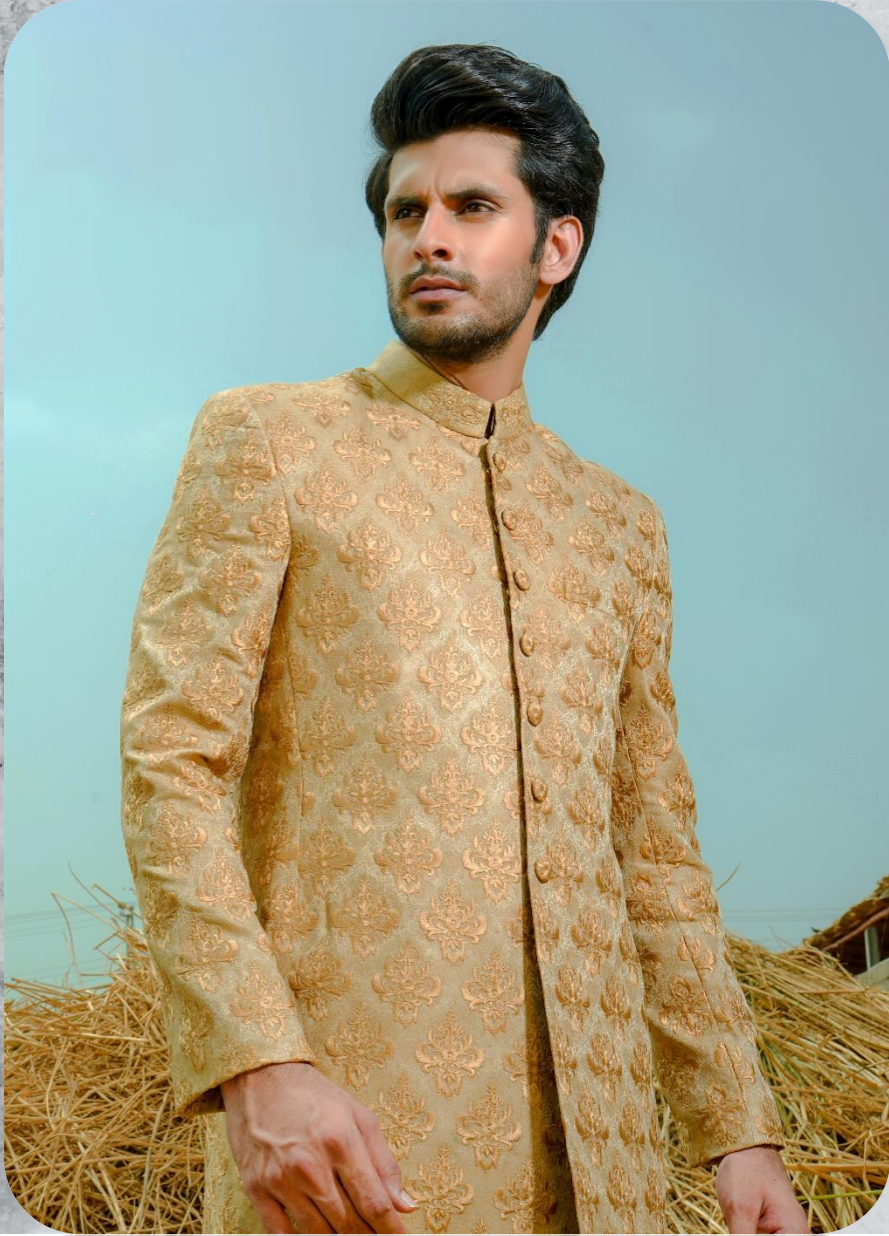

شَمْرَقَات

COOUTURE 21'

PRODUCT

SHERWANI

SKU

SQ-002

COLOR

GOLDEN

FABRIC

JAMAWAR

WORK

PUNCHING COMPUTERIZED EMBROIDERY

PRICE

SHERWANI 21,990/- (PKR) | INNER SUIT 4,990/- (PKR)

ABOUT

This would be the paragraph / content that Shows brief details of the product and all relevant information for instance, color selection, how detailed and delicately crafted by designer and professionals and why would a customer select to buy this item.

SHOP NOW

Available in stores and online www.kurtacorner.com