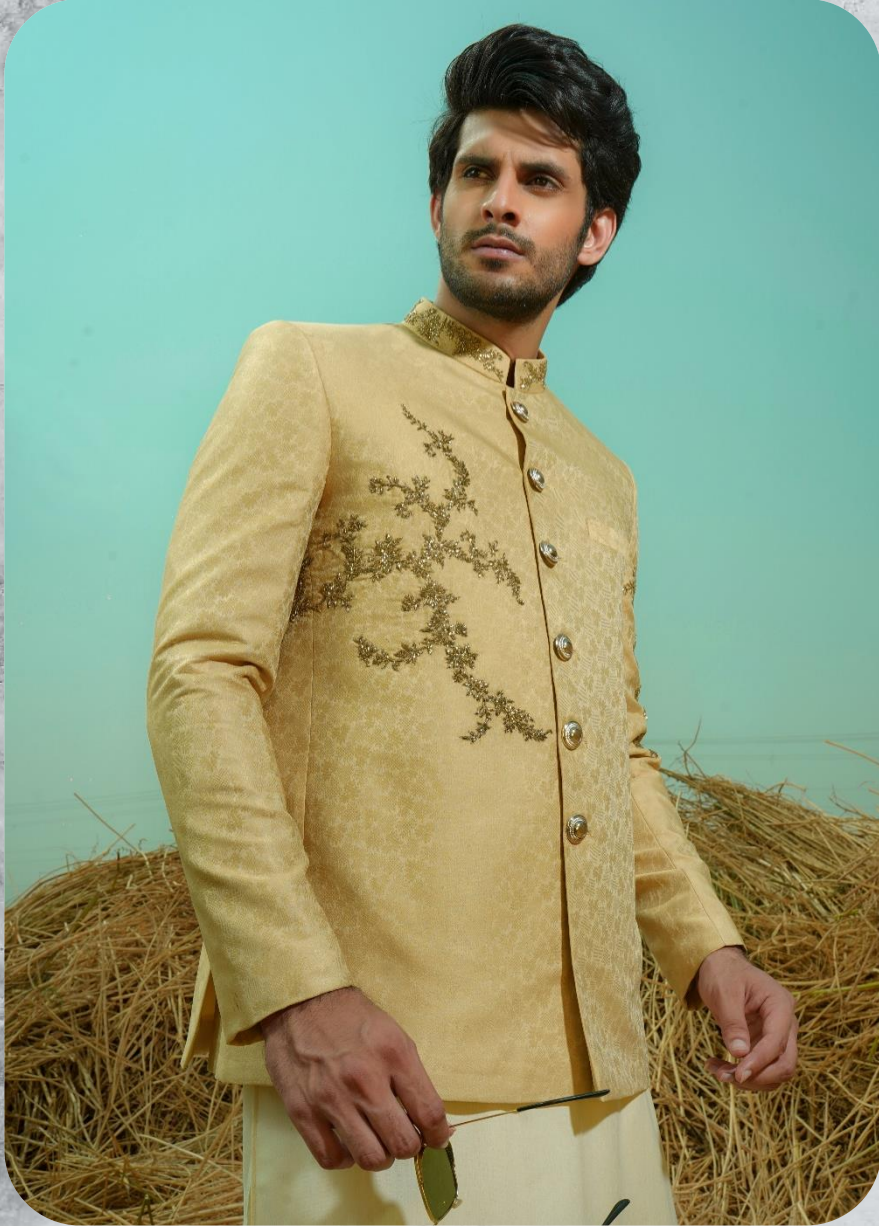

ٹمرقدا

COUTURE 21'

PRODUCT

PRINCE COAT

SKU

SQ-004

COLOR

GOLDEN

FABRIC

JAMWAR

WORK

HAND EMBROIDERY, KORA, NAQSHI AND MOTI WORK

PRICE

PRINCE COAT 22,990/- (PKR) | INNER SUIT 4,990/- (PKR)

ABOUT

This would be the paragraph / content that Shows brief details of the product and all relevant information for instance, color selection, how detailed and delicately crafted by designer and professionals and why would a customer select to buy this item.

SHOP NOW

Available in stores and online www.kurtacorner.com