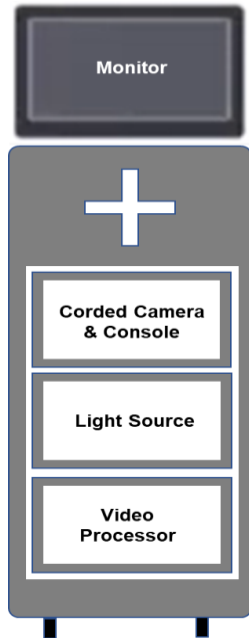

endoscopic
visualization,
reimagined

endoluxe
WIRELESS VISUALIZATION SYSTEM

A **wireless visualization system** with the functionality and freedom you want for any analog endoscope.

Tower Endoscopic Visualization

Endoluxe Endoscopic Visualization

- The Orb is a 5 mega pixel camera with a touch screen display and proprietary 9000 Lux LED light source

- Charger conveniently stores and recharges the orb with a reliable docking interface

- Quickly couples to virtually any analog endoscope

- Wirelessly pairs with the Receiver to capture images and video while streaming to your remote display or our cloud application

Endoluxe is the ultimate endoscopy wireless visualization platform with uncompromised quality and unparalleled cost efficiency. The intuitive operation and simple setup make it the ideal solution for all your visualization needs.