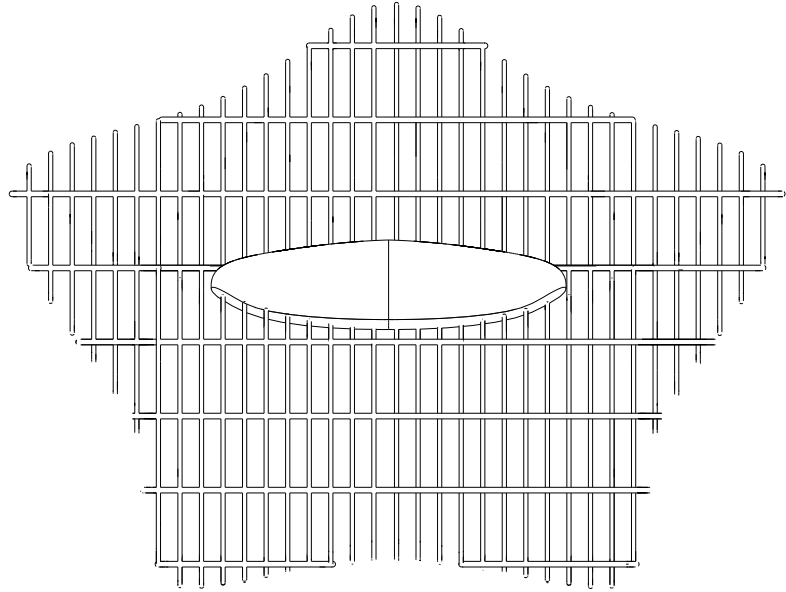

SPECS

STARFISH LOUNGER

Namit Khanna

Length	47.00 inches
Breadth	39.00 inches
Height	36.00 inches
Seat Height	13.50 inches
Material	Stainless steel
Finishes	EPL Gold

Dust with soft cloth

Do not use glass or abrasive
cleaners

Manufactured by -

Nodi India, Moradabad,
India

SCALE

NAMATM
Home

Damit Khanna