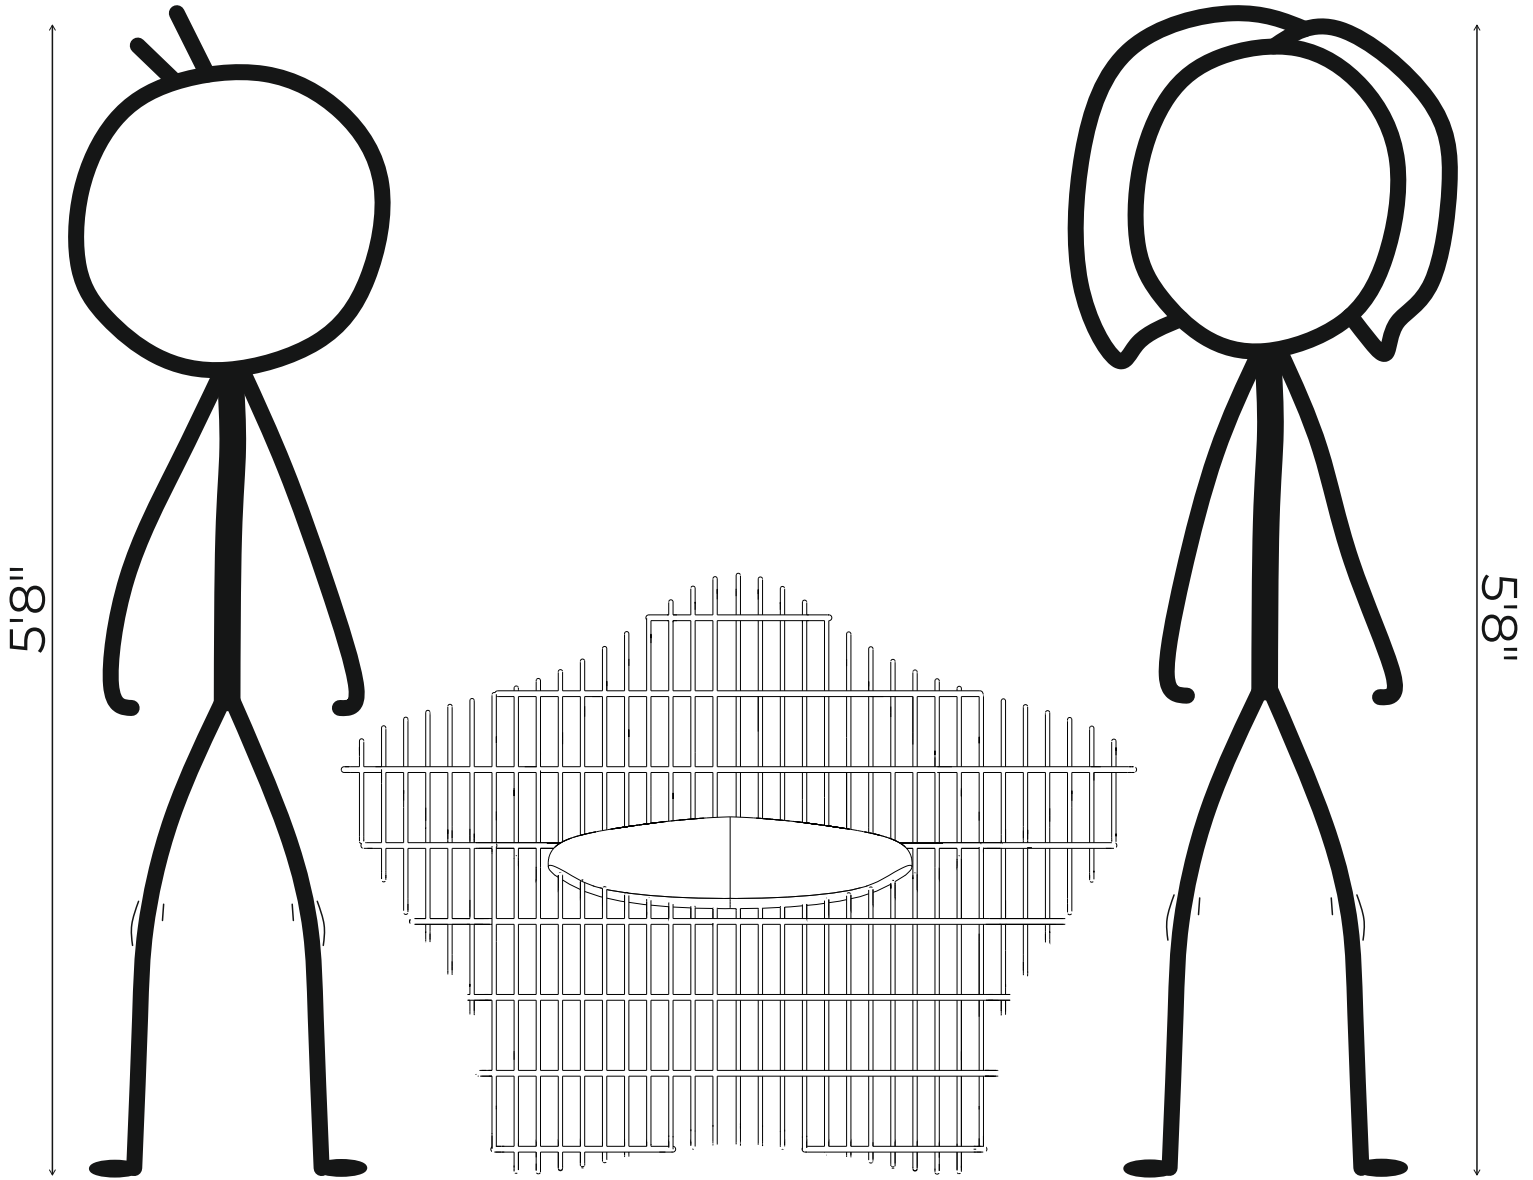

SPECS

STARFISH LOUNGER

Namit Khanna

Length	47.00 inches
Breadth	39.00 inches
Height	36.00 inches
Seat Height	13.50 inches
Material	Stainless steel
Finishes	EPL Gold

Dust with soft cloth

Do not use glass or abrasive
cleaners

Manufactured by -

Nodi India, Moradabad,
India

SCALE

NAMATM
Home

Damit Khanna