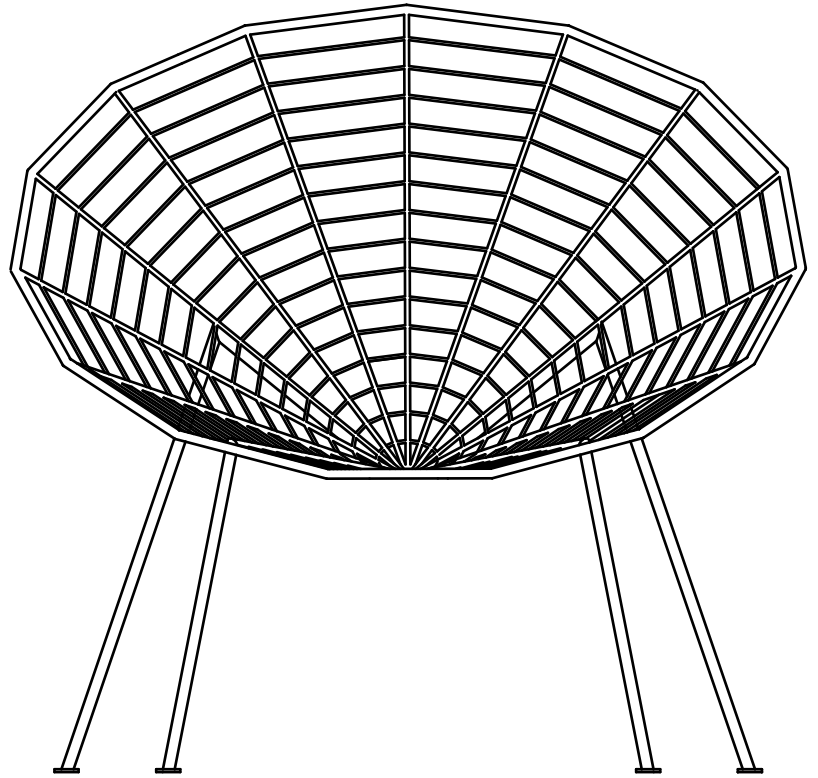

SPECS

SPIDEY

Namit Khanna

Length 29.50 inches

Breadth 34.50 inches

Height 30.00 inches

Seat Height 13.00 inches

Material Iron

Finishes Black Textured
Powdercoat

Dust with soft cloth

Do not use glass or abrasive
cleaners

Manufactured by -

Nodi Exports, Moradabad,
India

SCALE

NAMATM
Home

Damit Khanna