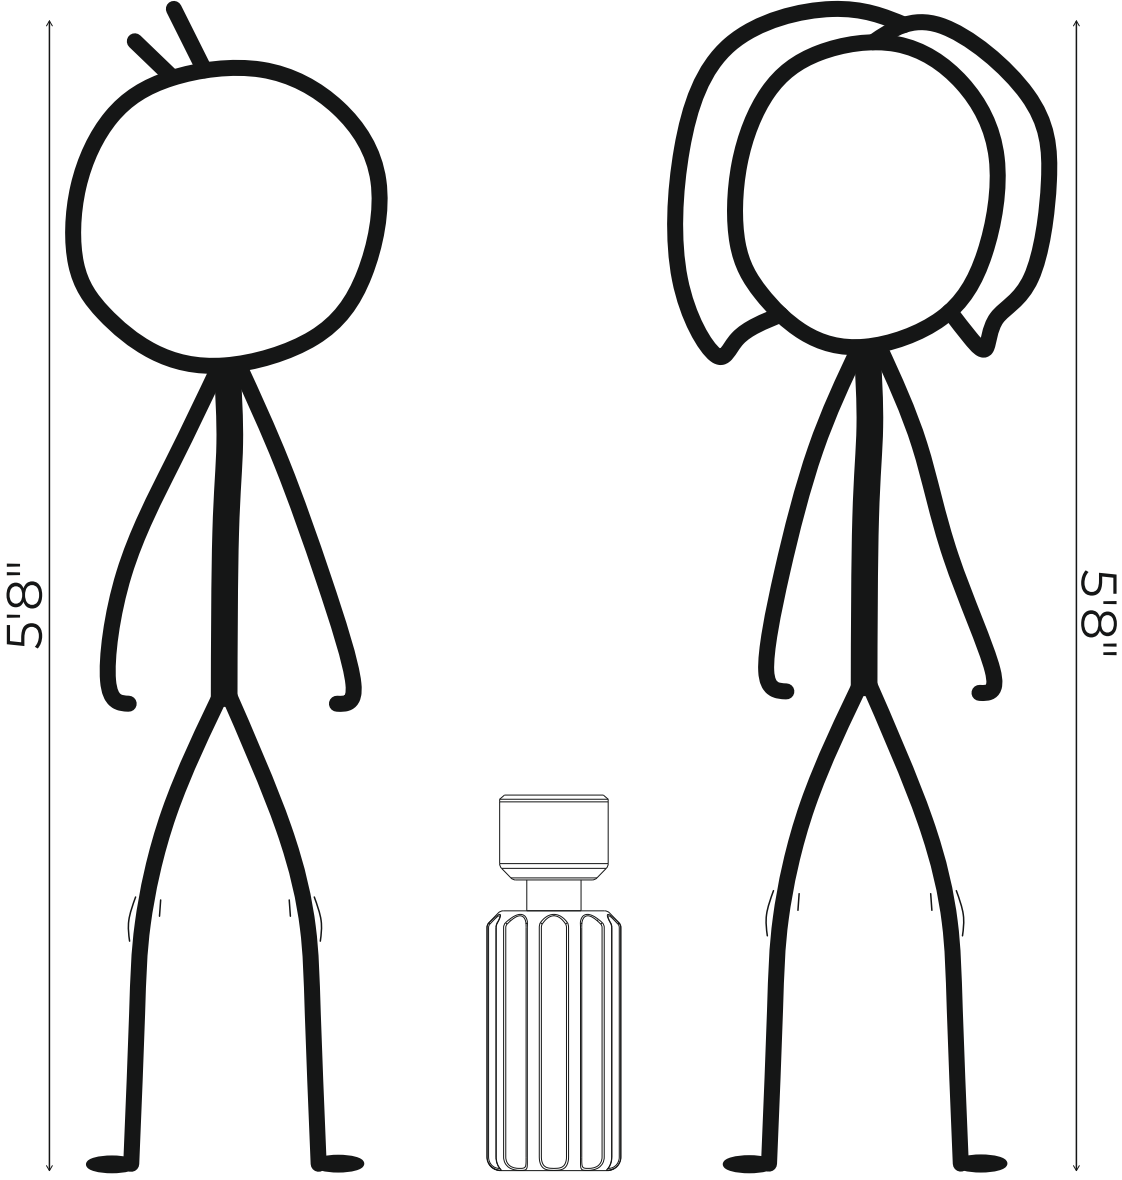

SPECS

SCREWD DRINK TABLE

Namit Khanna

Length	7.50 inches
Breadth	7.50 inches
Height	22.50 inches
Material	Casted Glass and Iron
Finishes	EPL Gold and Dark Green Blown Glass

Dust with soft cloth

Do not use abrasive cleaners on metal

Manufactured by -

Nodi India, Moradabad,
India

SCALE

NAMATM
Home

Damit Khanna