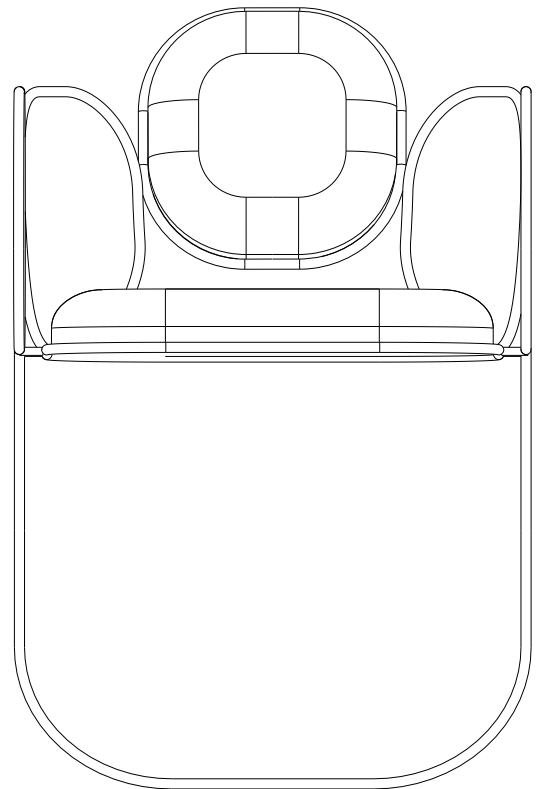

Metal care instructions:-

Dust with soft cloth.

Do not use abrasive cleaners on metal.

Fabric care instructions:-

Blot spills immediately with a clean, absorbent cloth.

Spot clean with a water-free stain remover.

For stubborn or set stains, work with a professional upholstery cleaning service.

Manufactured by -

Nodi India, Moradabad,
India