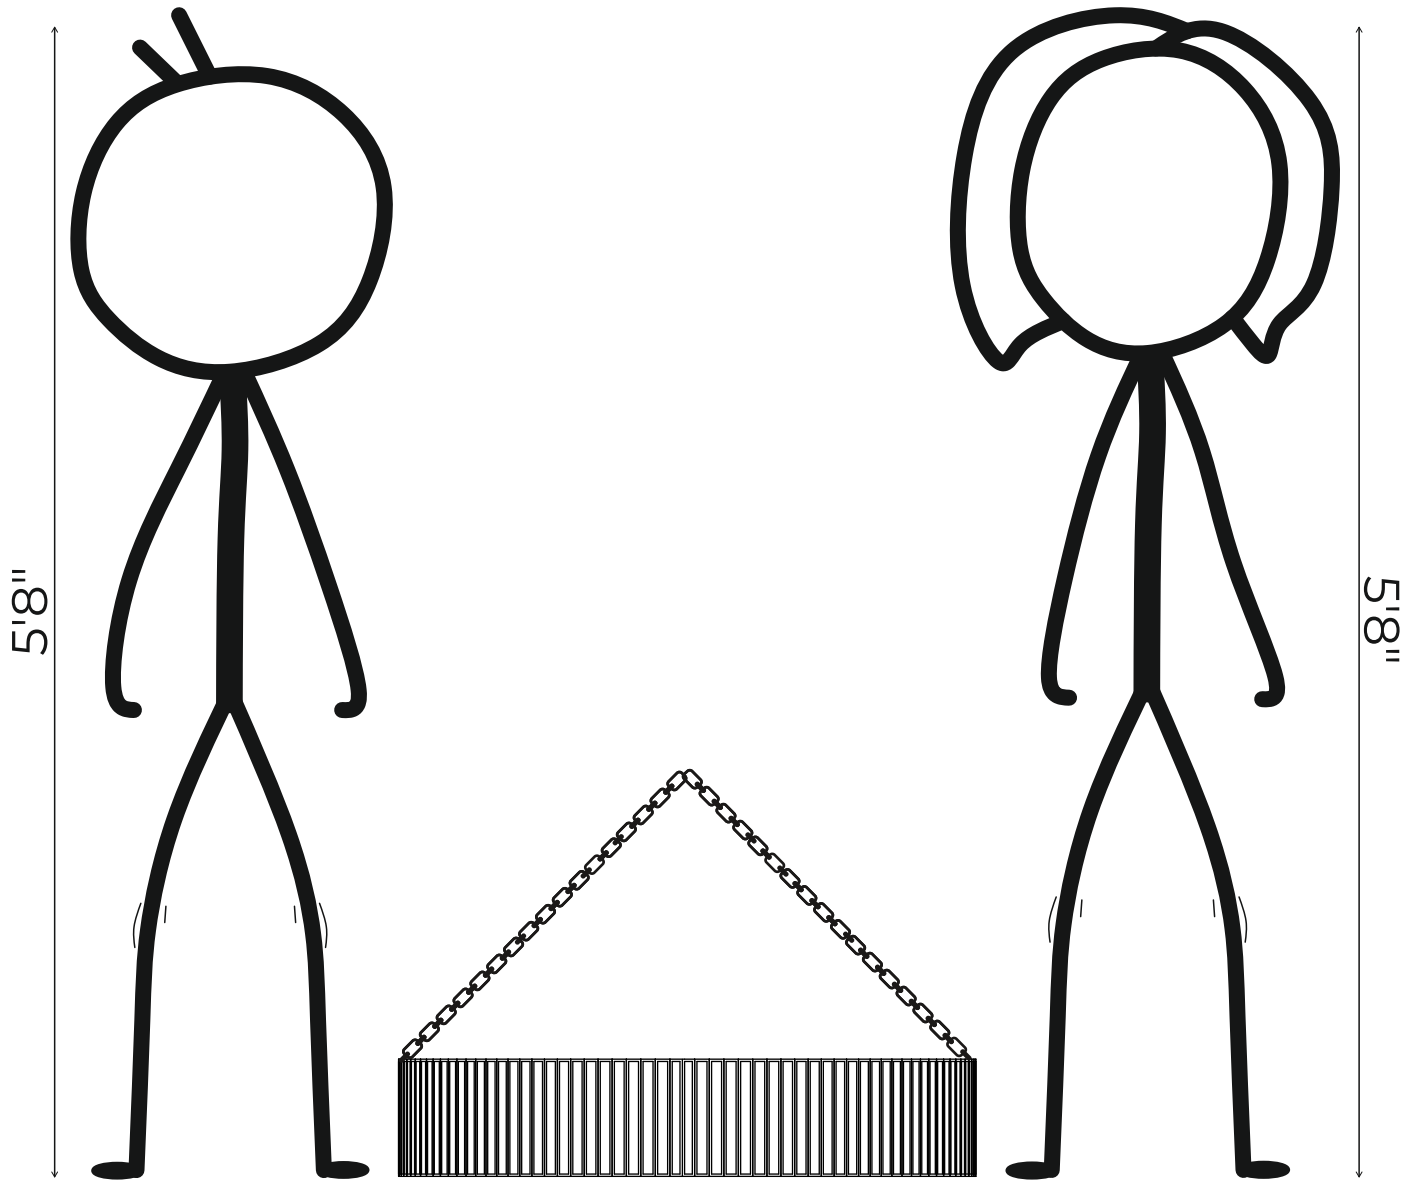

SPECS

FOSSIL

Namit Khanna

Diameter Outer	40.00 inches
Diameter Inner	26.50 inches
Height	7.00 inches
Material	Stainless Steel/Glass
Finishes	Nickel and Antique Glass EPL Gold

Dust with soft cloth

Do not use glass or abrasive cleaners on metal

Manufactured by -

Nodi Exports, Moradabad,
India

SCALE

NAMATM
Home

Damit Khanna