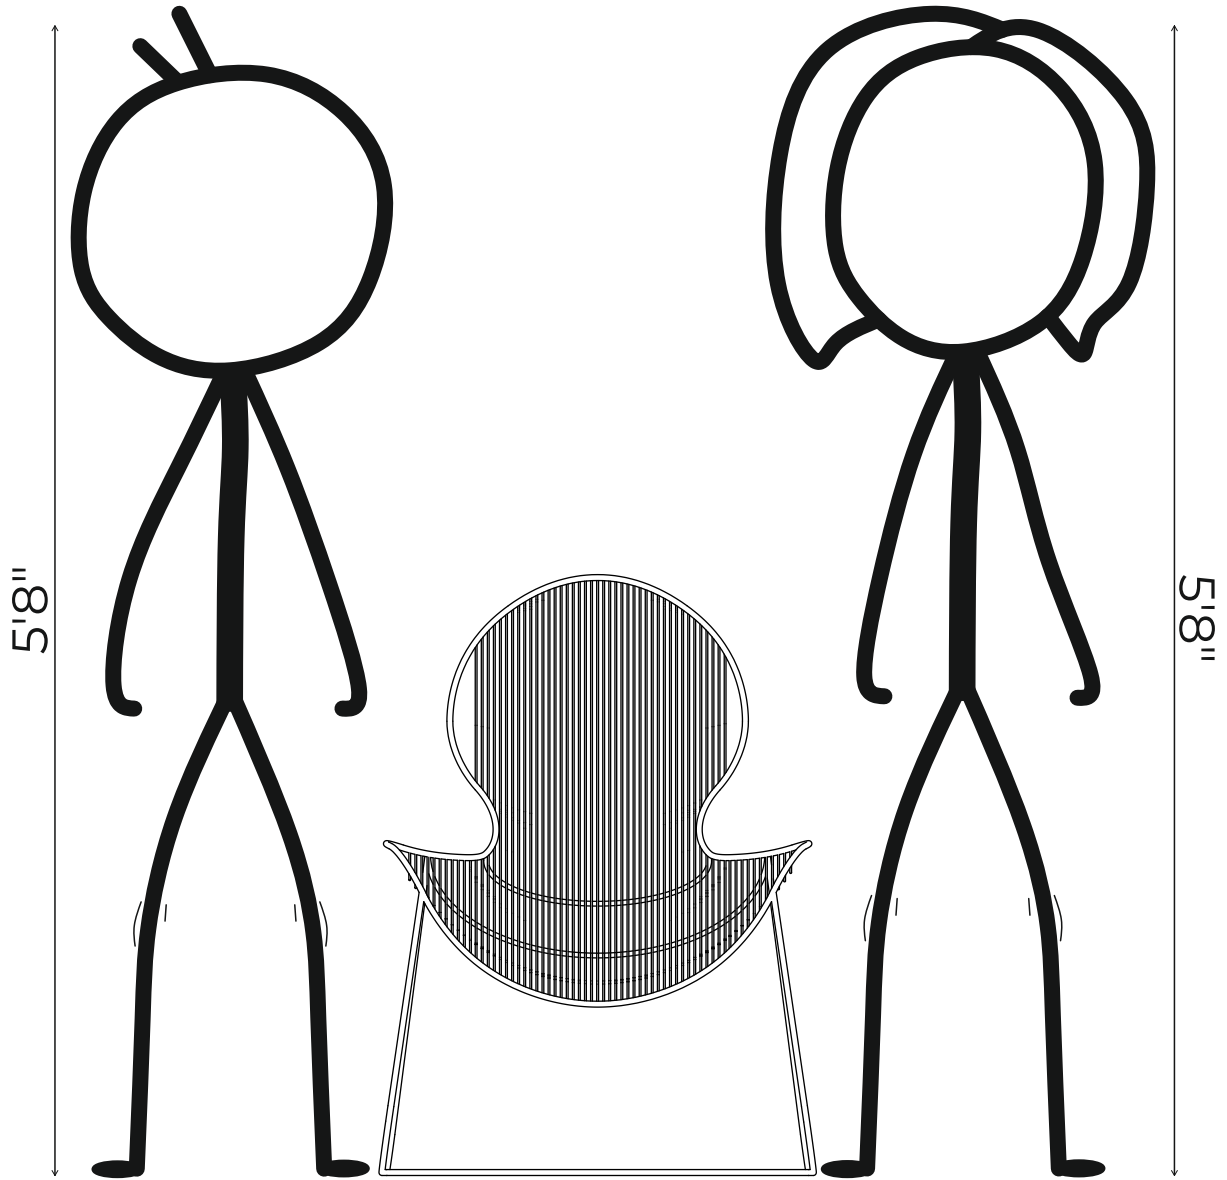

SPECS

BALENA LOUNGER

Namit Khanna

Length	27.00 inches
Breadth	31.00 inches
Height	36.00 inches
Seat Height	19.00 inches
Material	Iron
Finishes	EPL Gold

Dust with soft cloth

Do not use glass or abrasive
cleaners

Manufactured by -

Nodi India, Moradabad,
India

SCALE

NAMATM
Home

Damit Khanna