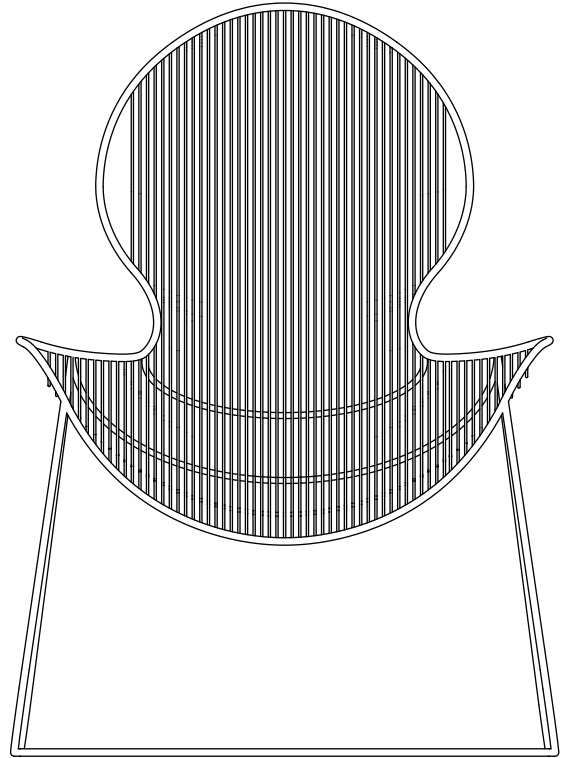

SPECS

BALENA LOUNGER

Namit Khanna

Length	27.00 inches
Breadth	31.00 inches
Height	36.00 inches
Seat Height	19.00 inches
Material	Iron
Finishes	EPL Gold

Dust with soft cloth

Do not use glass or abrasive
cleaners

Manufactured by -

Nodi India, Moradabad,
India

SCALE

NAMATM
Home

Damit Khanna