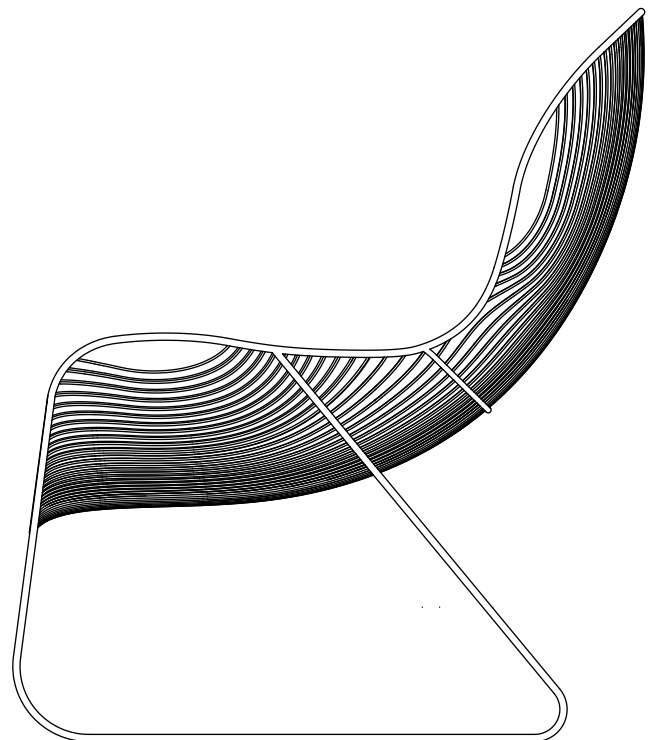

SPECS

BALENA LOUNGER

Namit Khanna

Length	27.00 inches
Breadth	31.00 inches
Height	36.00 inches
Seat Height	19.00 inches
Material	Iron
Finishes	EPL Gold

Dust with soft cloth

Do not use glass or abrasive
cleaners

Manufactured by -

Nodi India, Moradabad,
India

SCALE

NAMATM
Home

Damit Khanna