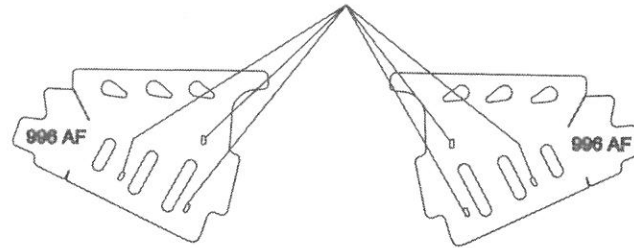

9996 Hardware Placement Guide Page 1

M6x16 Flange Bolt
833 Cup Washers

M6x25 Hex Bolts
833 Cup Washers
6mm Loc Washers

M6x16 Flange Bolt
833 Cop Washer

M6x16 Flange Bolt
833 Cup Washer

M8x35 Button Head
700-59 Bar Clamp

9996 Hardware Placement Guide Page 2

1" Clamp

M8x20 Button Head

M6x16 Flange Bolt

833 Cup Washer

M8x30 Button Head

700-59 Bar Clamp

1 1/4" Clamp

M8x20 Button Head

M6x25 Button Head

2) 6mm HD Washer

6mm Nyloc Nut

9996 Packing List

759 T

- 4) M6x16 Flange Bolt
- 4) 833 Cup Washers

759 B