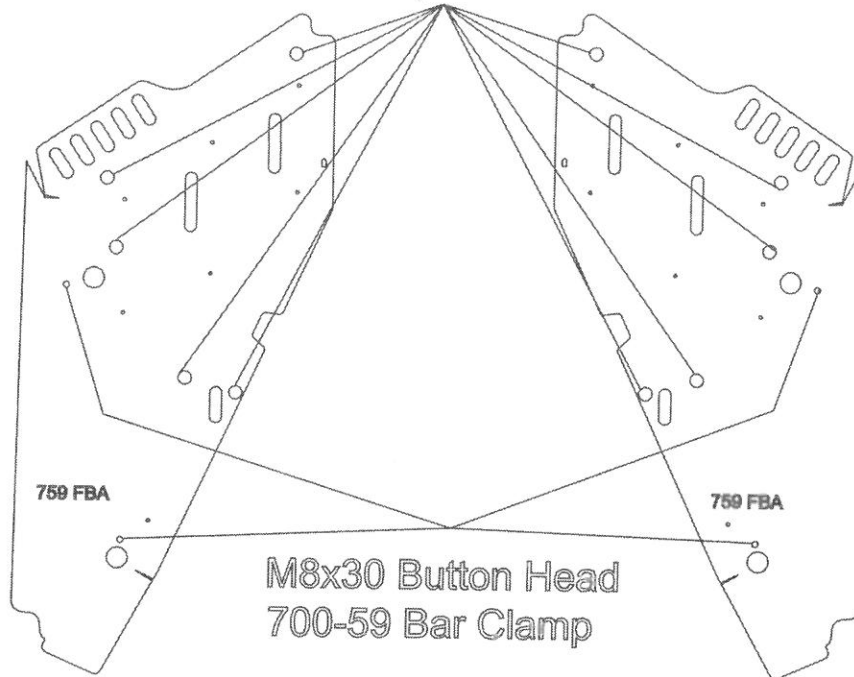

9996 Hardware Placement Guide Page 2

1" Clamp

M8x20 Button Head

M6x16 Flange Bolt

833 Cup Washer

M8x30 Button Head

700-59 Bar Clamp

1 1/4" Clamp

M8x20 Button Head

M6x25 Button Head

2) 6mm HD Washer

6mm Nyloc Nut

9996 Packing List

759 T

- 4) M6x16 Flange Bolt
- 4) 833 Cup Washers

759 B