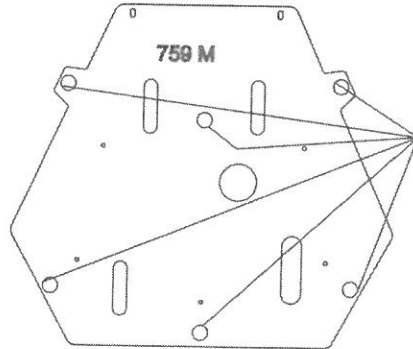

9996 Hardware Placement Guide Page 1

M6x16 Flange Bolt
833 Cup Washers

M6x25 Hex Bolts
833 Cup Washers
6mm Loc Washers

M6x16 Flange Bolt
833 Cop Washer

M6x16 Flange Bolt
833 Cup Washer

M8x35 Button Head
700-59 Bar Clamp

9996 Hardware Placement Guide Page 2

1" Clamp

M8x20 Button Head

M6x16 Flange Bolt

833 Cup Washer

M8x30 Button Head

700-59 Bar Clamp

1 1/4" Clamp

M8x20 Button Head

M6x25 Button Head

2) 6mm HD Washer

6mm Nyloc Nut

9996 Packing List

759 T

- 4) M6x16 Flange Bolt
- 4) 833 Cup Washers

759 B

- 6) 1" Clamp
- 6) M8x20 Button Head

759 FBA / 759 FBB

- 10) M6x16 Flange Bolt
- 10) 833 Cup Washer
- 4) M8x30 Button Head
- 4) 700-59 Bar Clamp

996 AR

- 2) 1 1/4 Clamp
- 2) M8x20 Button Head
- 4) M6x25 Button Head
- 8) 6mm HD Washer
- 4) 6mm Nyloc Nut