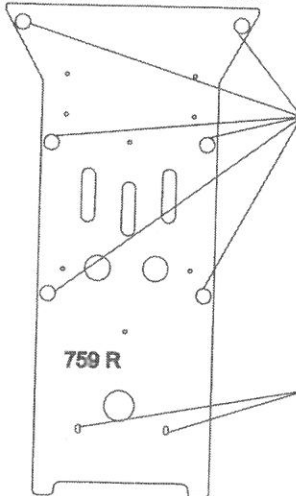

9996 Hardware Placement Guide Page 1

M6x16 Flange Bolt
833 Cup Washers

M6x25 Hex Bolts
833 Cup Washers
6mm Loc Washers

M6x16 Flange Bolt
833 Cop Washer

M6x16 Flange Bolt
833 Cup Washer

M8x35 Button Head
700-59 Bar Clamp

9996 Hardware Placement Guide Page 2

1" Clamp

M8x20 Button Head

M6x16 Flange Bolt

833 Cup Washer

M8x30 Button Head

700-59 Bar Clamp

1 1/4" Clamp

M8x20 Button Head

M6x25 Button Head

2) 6mm HD Washer

6mm Nyloc Nut

9996 Packing List

759 T

- 4) M6x16 Flange Bolt
- 4) 833 Cup Washers

759 B

- 6) 1" Clamp
- 6) M8x20 Button Head

759 FBA / 759 FBB

- 10) M6x16 Flange Bolt
- 10) 833 Cup Washer
- 4) M8x30 Button Head
- 4) 700-59 Bar Clamp

996 AR

- 2) 1 1/4 Clamp
- 2) M8x20 Button Head
- 4) M6x25 Button Head
- 8) 6mm HD Washer
- 4) 6mm Nyloc Nut