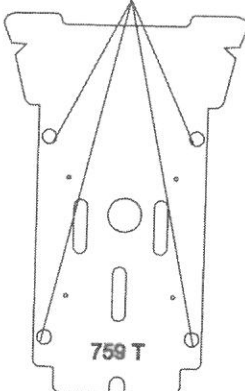

9996 Hardware Placement Guide Page 1

M6x16 Flange Bolt
833 Cup Washers

M6x25 Hex Bolts
833 Cup Washers
6mm Loc Washers

M6x16 Flange Bolt
833 Cop Washer

M6x16 Flange Bolt
833 Cup Washer

M8x35 Button Head
700-59 Bar Clamp

9996 Hardware Placement Guide Page 2

1" Clamp

M8x20 Button Head

M6x16 Flange Bolt

833 Cup Washer

M8x30 Button Head

700-59 Bar Clamp

1 1/4" Clamp

M8x20 Button Head

M6x25 Button Head

2) 6mm HD Washer

6mm Nyloc Nut

9996 Packing List

759 T

- 4) M6x16 Flange Bolt
- 4) 833 Cup Washers

759 B

- 6) 1" Clamp
- 6) M8x20 Button Head

759 FBA / 759 FBB

- 10) M6x16 Flange Bolt
- 10) 833 Cup Washer
- 4) M8x30 Button Head
- 4) 700-59 Bar Clamp

996 AR

- 2) 1 1/4 Clamp
- 2) M8x20 Button Head
- 4) M6x25 Button Head
- 8) 6mm HD Washer
- 4) 6mm Nyloc Nut