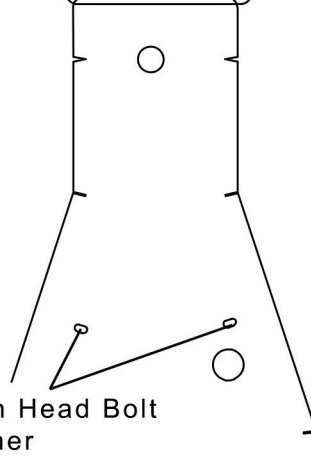

Clamp & Hardware Placement Guide to Part Number 6368R

634AFA

7/8" Clamp
8x20mm Button Head Bolt
8mm Flat Washer

633T

1 1/4" Clamp
8x30mm Button Head Bolt
8mm Flat Washer

3/4" Clamp
8x20mm Button Head Bolt
8mm Flat Washer

634AFB

7/8" Clamp
8x20mm Button Head Bolt
8mm Flat Washer

633M

1 1/4" Clamp
8x20mm Button Head Bolt
8mm Flat Washer

633R

1 1/8" Clamp
8x20mm Button Head Bolt
8mm Flat Washer

7/8" Clamp
8x20mm Button Head Bolt
8mm Flat Washer

#700-06 Nut Plate
8x20mm Button Head Bolt
8mm Flat Washer

638ARA

7/8" Clamp
8x20mm Button Head Bolt
8mm Flat Washer

638ARB

7/8" Clamp
8x20mm Button Head Bolt
8mm Flat Washer