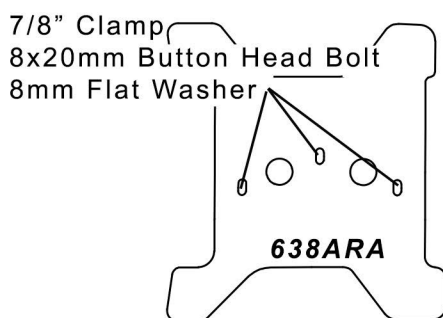

Clamp & Hardware Placement Guide to Part Number 6368R

634AFA

7/8" Clamp
8x20mm Button Head Bolt
8mm Flat Washer

633T

1 1/4" Clamp
8x30mm Button Head Bolt
8mm Flat Washer

3/4" Clamp
8x20mm Button Head Bolt
8mm Flat Washer

634AFB

7/8" Clamp
8x20mm Button Head Bolt
8mm Flat Washer

633M

1 1/4" Clamp
8x20mm Button Head Bolt
8mm Flat Washer

633R

1 1/8" Clamp
8x20mm Button Head Bolt
8mm Flat Washer

7/8" Clamp
8x20mm Button Head Bolt
8mm Flat Washer

#700-06 Nut Plate
8x20mm Button Head Bolt
8mm Flat Washer

638ARA

7/8" Clamp
8x20mm Button Head Bolt
8mm Flat Washer

638ARB

7/8" Clamp
8x20mm Button Head Bolt
8mm Flat Washer