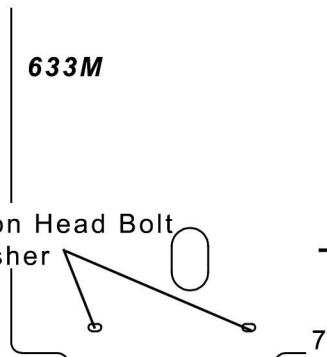

Clamp & Hardware Placement Guide to Part Number 6368R

634AFA

7/8" Clamp
8x20mm Button Head Bolt
8mm Flat Washer

633T

1 1/4" Clamp
8x30mm Button Head Bolt
8mm Flat Washer

3/4" Clamp
8x20mm Button Head Bolt
8mm Flat Washer

634AFB

7/8" Clamp
8x20mm Button Head Bolt
8mm Flat Washer

633M

1 1/4" Clamp
8x20mm Button Head Bolt
8mm Flat Washer

633R

1 1/8" Clamp
8x20mm Button Head Bolt
8mm Flat Washer

7/8" Clamp
8x20mm Button Head Bolt
8mm Flat Washer

#700-06 Nut Plate
8x20mm Button Head Bolt
8mm Flat Washer

638ARA

7/8" Clamp
8x20mm Button Head Bolt
8mm Flat Washer

638ARB

7/8" Clamp
8x20mm Button Head Bolt
8mm Flat Washer