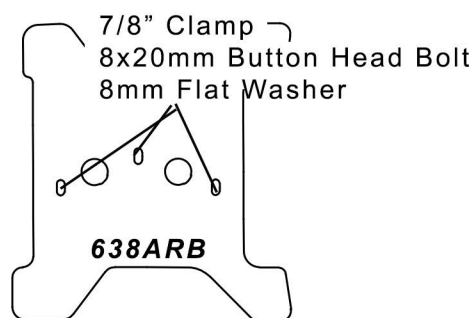

Clamp & Hardware Placement Guide to Part Number 6368R

634AFA

7/8" Clamp
8x20mm Button Head Bolt
8mm Flat Washer

633T

1 1/4" Clamp
8x30mm Button Head Bolt
8mm Flat Washer

3/4" Clamp
8x20mm Button Head Bolt
8mm Flat Washer

634AFB

7/8" Clamp
8x20mm Button Head Bolt
8mm Flat Washer

633M

1 1/4" Clamp
8x20mm Button Head Bolt
8mm Flat Washer

633R

1 1/8" Clamp
8x20mm Button Head Bolt
8mm Flat Washer

7/8" Clamp
8x20mm Button Head Bolt
8mm Flat Washer

#700-06 Nut Plate
8x20mm Button Head Bolt
8mm Flat Washer

638ARA

7/8" Clamp
8x20mm Button Head Bolt
8mm Flat Washer

638ARB

7/8" Clamp
8x20mm Button Head Bolt
8mm Flat Washer