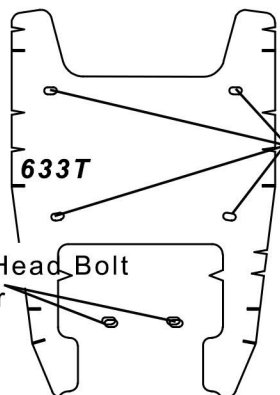

Clamp & Hardware Placement Guide to Part Number 6368R

634AFA

7/8" Clamp
8x20mm Button Head Bolt
8mm Flat Washer

633T

1 1/4" Clamp
8x30mm Button Head Bolt
8mm Flat Washer

3/4" Clamp
8x20mm Button Head Bolt
8mm Flat Washer

634AFB

7/8" Clamp
8x20mm Button Head Bolt
8mm Flat Washer

633M

1 1/4" Clamp
8x20mm Button Head Bolt
8mm Flat Washer

633R

1 1/8" Clamp
8x20mm Button Head Bolt
8mm Flat Washer

7/8" Clamp
8x20mm Button Head Bolt
8mm Flat Washer

#700-06 Nut Plate
8x20mm Button Head Bolt
8mm Flat Washer

638ARA

7/8" Clamp
8x20mm Button Head Bolt
8mm Flat Washer

638ARB

7/8" Clamp
8x20mm Button Head Bolt
8mm Flat Washer