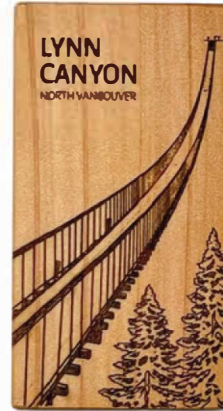

CUSTOM DESIGNS