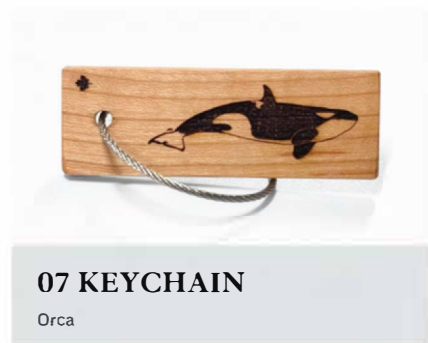

CHERRY KEYCHAINS

★ **BEST SELLER**
● **NEW DESIGN**

Cherry Keychains

All but the Whistler Gondola design has "Vancouver Canada" on the back.

Customize text to suit your location.

Durable stainless steel key ring.

Measurements:
2-1/2"L x 15/16"W

Material:
Cherry