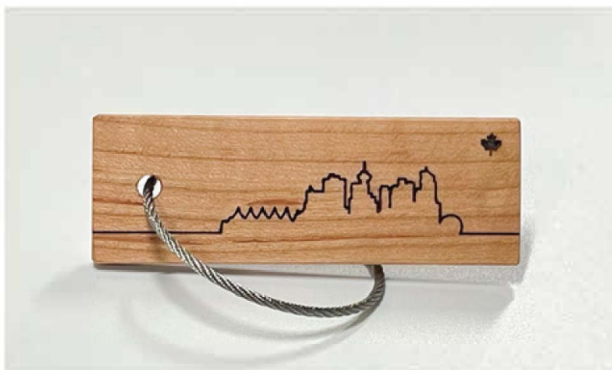

WHY PEOPLE LOVE OUR PRODUCTS?

- ✦ Products are made in North Vancouver, not overseas.
- ✦ Local designs showcasing beautiful British Columbia!
- ✦ The uniqueness of our products - you won't find other products like ours elsewhere. We source the wood locally, we do the woodworking, and we do the artwork!
- ✦ The aromatic scent of Western Red Cedar that many of our products are made from