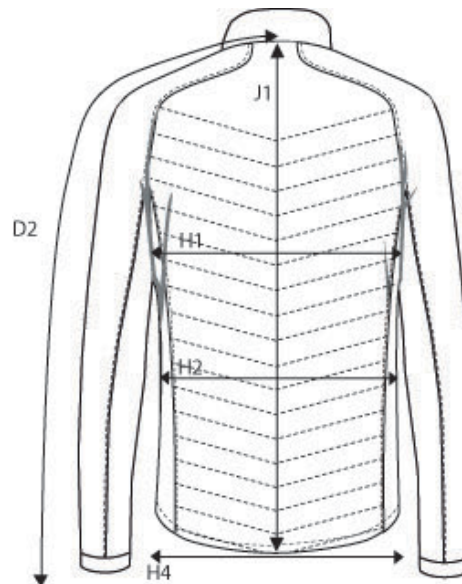

## PRODUCT MEASUREMENT SIZE AND FIT: BLOOMSDALE

### BLOOMSDALE *Mens*

Base size: **M** / Measurement (in cm)

	Diagram	S	M	L	XL	XXL	3XL	4XL
CENTRE BACK TO END OF SLEEVE	D2	87	<b>89,5</b>	92	94,5	97	99,5	102
1/2 CHEST WIDTH at armhole	H1	54	<b>57</b>	60	63	66	69	72
1/2 WAIST WIDTH	H2	52,5	<b>55,5</b>	58,5	61,5	64,5	67,5	70,5
1/2 BOTTOM WIDTH	H4	50	<b>53</b>	56	59	62	65	68
FULL LENGTH at centre back	J1	69	<b>71</b>	73	75	77	79	81

### BLOOMSDALE *Ladies*

Base size: **M** / Measurement (in cm)

	Diagram	XS	S	M	L	XL	XXL	3XL
CENTRE BACK TO END OF SLEEVE	D2	82,5	83,75	<b>85</b>	86,25	87,5	88,75	90
1/2 CHEST WIDTH at armhole	H1	44	47	<b>50</b>	53	56	59	63
1/2 WAIST	H2	42	45	<b>48</b>	51	54	58	62
1/2 BOTTOM WIDTH	H4	47	50	<b>53</b>	56	59	62	66
FULL LENGTH at centre back	J1	61	63	<b>65</b>	67	69	71	73

HOW TO MEASURE