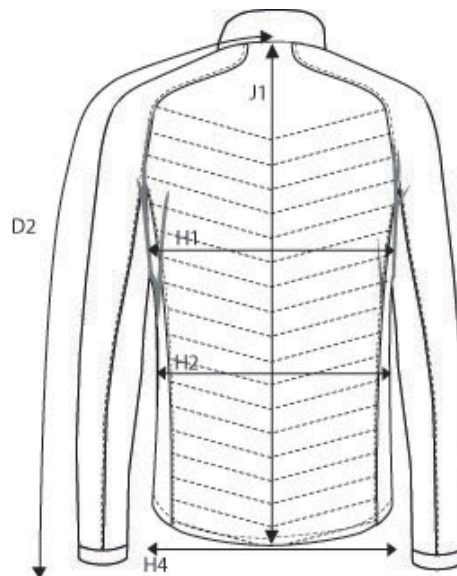

## PRODUCT MEASUREMENT SIZE AND FIT: BLOOMSDALE

### BLOOMSDALE *Mens*

Base size: **M** / Measurement (in cm)

	Diagram	S	M	L	XL	XXL	3XL	4XL
CENTRE BACK TO END OF SLEEVE	D2	87	<b>89,5</b>	92	94,5	97	99,5	102
1/2 CHEST WIDTH at armhole	H1	54	<b>57</b>	60	63	66	69	72
1/2 WAIST WIDTH	H2	52,5	<b>55,5</b>	58,5	61,5	64,5	67,5	70,5
1/2 BOTTOM WIDTH	H4	50	<b>53</b>	56	59	62	65	68
FULL LENGTH at centre back	J1	69	<b>71</b>	73	75	77	79	81

### BLOOMSDALE *Ladies*

Base size: **M** / Measurement (in cm)

	Diagram	XS	S	M	L	XL	XXL	3XL
CENTRE BACK TO END OF SLEEVE	D2	82,5	83,75	<b>85</b>	86,25	87,5	88,75	90
1/2 CHEST WIDTH at armhole	H1	44	47	<b>50</b>	53	56	59	63
1/2 WAIST	H2	42	45	<b>48</b>	51	54	58	62
1/2 BOTTOM WIDTH	H4	47	50	<b>53</b>	56	59	62	66
FULL LENGTH at centre back	J1	61	63	<b>65</b>	67	69	71	73

HOW TO MEASURE