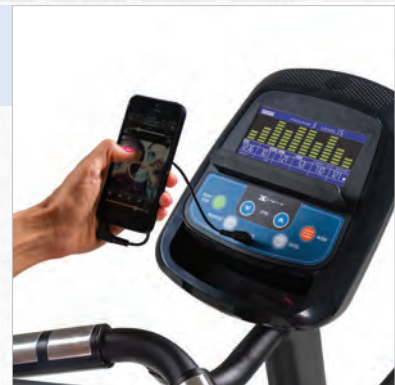

Audio Input Jack & Speakers