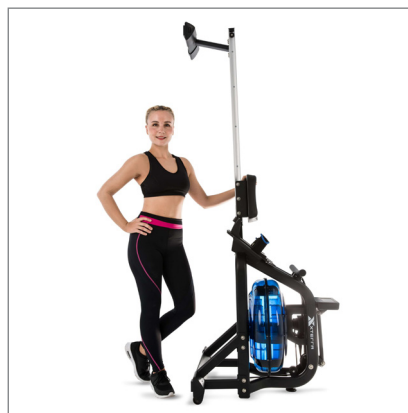

Folds up for easy storage
Easy to fold up and store