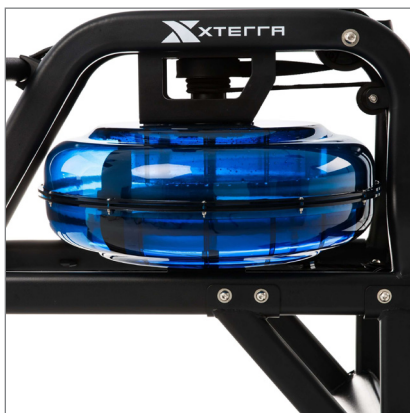

Water Rowing Machine ERG600W

Bring the unparalleled full-body workout of on-the-water rowing home with the premium design and feel of the XTERRA Fitness ERG600W Water Rowing Machine.

The full body rhythmic nature of rowing makes it wonderfully efficient at burning calories while also developing flexibility and strength. Plus, the “zen-like” water movement you hear from the ERG600W multi-bladed impeller can be soothing and meditative.

Large and easy to read 14 cm LCD console with height and angle adjustment includes motivating programmable modes to keep you involved, inspired, and reaching your goals. Performance is top-of-the-class with a smooth action dual aluminum rail system, convenient stand up design for storage, industrial strength handle strap, flex pedals with easy numbered adjustments, and durable XTERRA multi-bladed impeller for a water rowing experience second to none.

When you are not using your ERG600W Water Rowing Machine, simply stand it up and wheel it out of the way. With standing storage dimensions of just 84 cm long x 56 cm wide it won't consume a room when not in use. Start making waves with your workouts today on the new XTERRA Fitness ERG600W Water Rowing Machine and exceed your expectations.

Technical specifications

Flywheel weight system	Advanced multi-bladed impeller provides enhanced resistance with a realistic rowing feel
Resistance	Water, fill tank to 6 different levels for more/less resistance
Seat	High density contoured foam, raised seat height (34.3 Cm high)
Pedals	Flex pedals are easy to adjust (numbered size settings) with large velcro straps
Water tank	Pressure tested for long lasting performance
Rowing handle	Ergonomic, contoured and padded for maximum comfort
Rail system	Dual, aluminum
Foldable	✓
Heart rate monitoring	Built-in HR receiver
Chest strap	✗
Transport wheels	✓