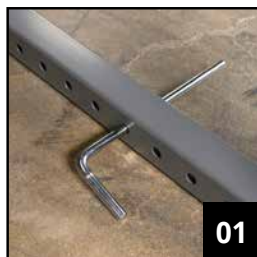

POWERLINE®

PPR1000

POWERLINE POWER RACK

Powerline by Body-Solid's PPR1000 Power Rack offers features and reliability on par with our commercial-grade Power Racks at a lower cost.

PPR1000

The PPR1000 Power Rack can be expanded and customized with a number of options and attachments to make it ideal for any customer. Measuring at 211 cm tall, this Power Rack is shorter than most commercial power racks making it a great choice for basements, garage gyms or home gym applications. Included with the rack are a pair of j-cups liftoffs and pipe & pin safeties allowing users to safely workout alone with peace of mind.

Features

High-quality power rack to fit in any home gym, garage or basement

Customize and expand with attachments

Includes J-cups and safety spotter arms

5 x 5 cm heavy gauge steel frame

5 cm hole spacing

Dimensions: L 135.9 x W 129.3 x H 210.8 cm

Weight: 76.20 kg

Weight capacity: 300 kg

Optional Attachments

01	PPRBP	Band Pegs	€ 12
02	PPRJC	J-Cups	€ 59
03	PPRCU	Multi Chin-Up	€ 95
<i>The PPRMCU cannot be installed in combination with the PLA1000 lat attachment!</i>			
04	PPRTB	T-Bar Row	€ 49
05	PPRUL	U-Link	€ 30
06	PPRWH	Weight Horn	€ 19