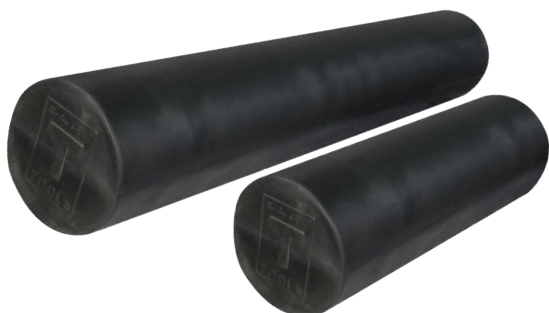

BSTAW10	10 lb.
BSTAW20	20 lb.

BSTWVP(WEIGHT) **WEIGHTED VESTS**

- Dual velcro straps for secure fit
- Individual 1.25 lb. sandbags for easy adjustments

BSTWVP20	20 lb.
BSTWVP40	40 lb.

BSTSH **SLED HARNESS**

- Fully adjustable fit
- Quick release strap
- For use with weight sleds and parachutes

BSTFR **FOAM ROLLERS**

BSTFR36F	36"L x 6"W x 6"H	FULL
BSTFR36H	36"L x 6"W x 3"H	HALF

BSTFRP **PREMIUM FOAM ROLLERS**