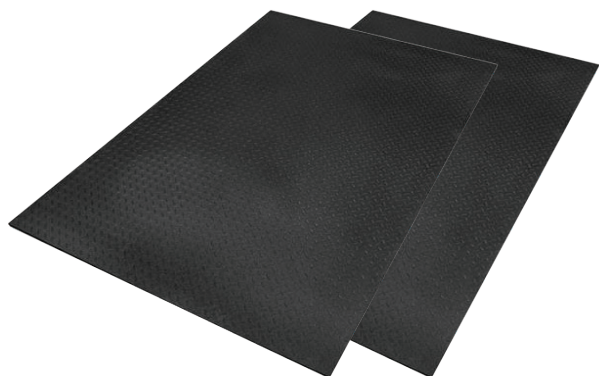

BSTRINGS
RINGS

BB23
BICEPS BOMBER

GIB2R
INVERSION
BOOTS

PUB2
CHROME
PUSH-UP BARS

PUB5
PREMIUM
PUSH-UP BARS

BSTBR **FITNESS TRAINING ROPES**

- BSTBR1530 1.5" DIA x 30' LONG
- BSTBR1540 1.5" DIA x 40' LONG
- BSTBR2030 2.0" DIA x 30' LONG
- BSTBR2040 2.0" DIA x 40' LONG