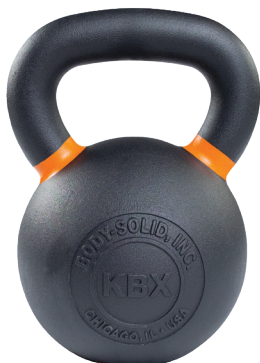

KBX(WEIGHT) TRAINING KETTLEBELLS

- Durable powder-coat finish
- Gravity cast
- Available in 4 kg (8.8 lb), 6 kg (13.2 lb), 8 kg (17.6 lb), 10 kg (22.0 lb), 12 kg (26.4 lb), 14 kg (30.8 lb), 16 kg (35.2 lb), 18 kg (39.7 lb), 20 kg (44.1 lb), 22 kg (48.5 lb), 24 kg (52.9 lb), 28 kg (61.7 lb), 32 kg (70.5 lb), and 36 kg (79.4 lb)