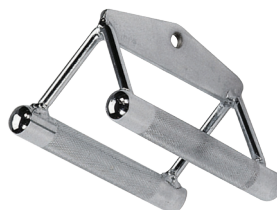

MB229
REVOLVING
CURL BAR

MB229RG
REVOLVING
CURL BAR

MB022
REVOLVING
STRAIGHT BAR

MB022RG
PRO-GRIP
REVOLVING
STRAIGHT BAR

MB022A
ALUMINUM
REVOLVING
STRAIGHT BAR

MB229A
ALUMINUM
REVOLVING
CURL BAR

MB148A
ALUMINUM
LAT BAR

MB100A
ALUMINUM
DOUBLE SWIVEL
BAR

MB501A
ALUMINUM
REVOLVING
STIRRUP HANDLE

MB502A
ALUMINUM
CHIN HANDLE

MB504A
ALUMINUM
TRICEP BAR

MB501
STIRRUP HANDLE

MB501RG
PRO-GRIP
STIRRUP HANDLE

MB502
SEATED ROW /
CHIN BAR

MB502RG
PRO-GRIP
SEATED ROW /
CHIN BAR

MB503RG
PRO-GRIP
MULTI BAR

MB504
TRICEP PRESS-
DOWN BAR

MB504RG
PRO-GRIP
TRICEP PRESS-
DOWN BAR

MB507RG
PRO-GRIP
V-BAR

MB438RG
PRO-GRIP
MULTI-GRIP
LAT BAR

MB148RG
PRO-GRIP
PRO-STYLE
LAT BAR

MB148
LAT BAR

NB51
NYLON WRIST
STRAPS

NB52
LIFTING STRAPS

NB55
NYLON DIPPING
STRAP

NB56
NYLON DIPPING
BELT

NAS3
NYLON ANKLE
STRAP

MA307N
NYLON HEAD
HARNES

NTS10
TRICEP STRAP