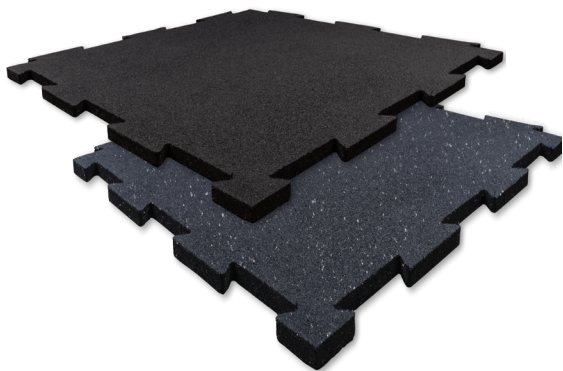

RFBST4PB | RFBST4PS **INTERLOCKING RUBBER FLOORING**

RFBST4PB (box of 4 pcs) - BLACK

- 19.75"L x 19.75"W x 7/16"H

RFBST4PS (box of 4 pcs) - GRAY SPECK

- 19.75"L x 19.75"W x 7/16"H