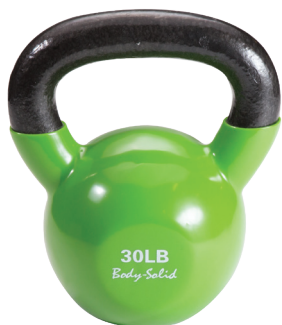

KBV(WEIGHT) VINYL DIPPED KETTLEBELLS

- Durable vinyl coating is color-coded by weight
- Available in 5, 8, 10, 12, 15, 20, 25, 30, 35, 40, 45, and 50 lb.