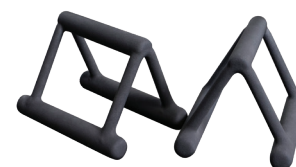

BSTRINGS
RINGS

BB23
BICEPS BOMBER

GIB2R
INVERSION
BOOTS

PUB2
CHROME
PUSH-UP BARS

PUB5
PREMIUM
PUSH-UP BARS

BSTBR **FITNESS TRAINING ROPES**

- BSTBR1530 1.5" DIA x 30' LONG
- BSTBR1540 1.5" DIA x 40' LONG
- BSTBR2030 2.0" DIA x 30' LONG
- BSTBR2040 2.0" DIA x 40' LONG