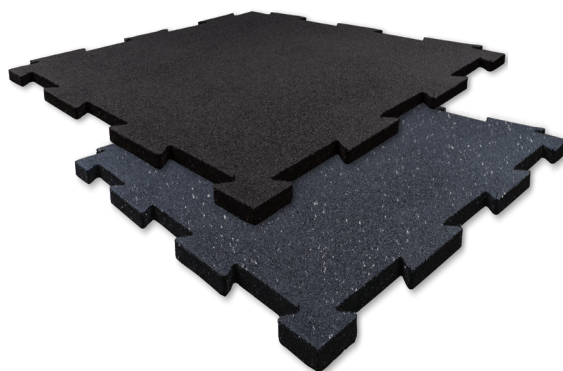

RFBST4PB | RFBST4PS

INTERLOCKING RUBBER FLOORING

RFBST4PB (box of 4 pcs) - BLACK

- 19.75"L x 19.75"W x 7/16"H

RFBST4PS (box of 4 pcs) - GRAY SPECK

- 19.75"L x 19.75"W x 7/16"H