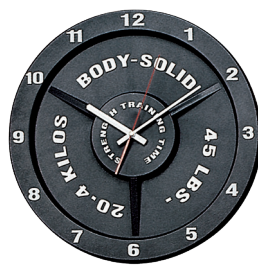

STT45
WEIGHT PLATE
CLOCK