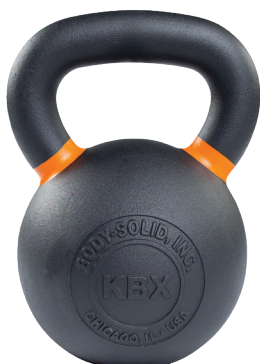

KBX(WEIGHT) TRAINING KETTLEBELLS

- Durable powder-coat finish
- Gravity cast
- Available in 4 kg (8.8 lb), 6 kg (13.2 lb), 8 kg (17.6 lb), 10 kg (22.0 lb), 12 kg (26.4 lb), 14 kg (30.8 lb), 16 kg (35.2 lb), 18 kg (39.7 lb), 20 kg (44.1 lb), 22 kg (48.5 lb), 24 kg (52.9 lb), 28 kg (61.7 lb), 32 kg (70.5 lb), and 36 kg (79.4 lb)