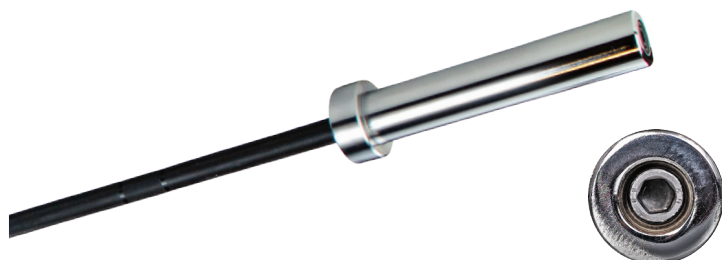

OB72B

6' OLYMPIC BAR (BLACK)

- E-Coat Center Section
- Bar Dia: 30.00 mm
- (ID) Collars: 46.0"
- Sleeve Length: 11.25"
- Weight Capacity: 600 lbs.
- 72"L, 40 lbs.