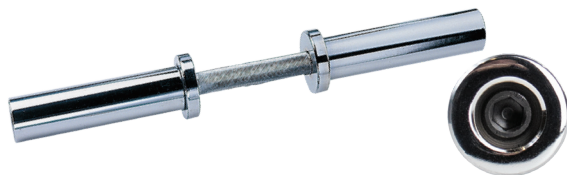

OB20

OLYMPIC DUMBBELL HANDLES

- Sold Individually
- Knurled grip
- 20"L, 20 lbs.