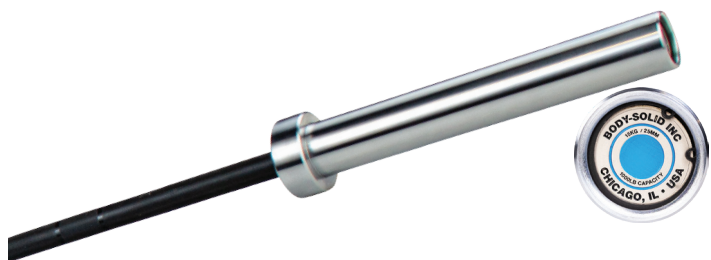

OB79EXT

WOMEN'S OLYMPIC BAR

- Bar Dia: 25.00 mm
- (ID) Collars: 51.5"
- Sleeve Length: 12.5"
- Weight Capacity: 1000 lbs.
- 78"L, 33 lbs.