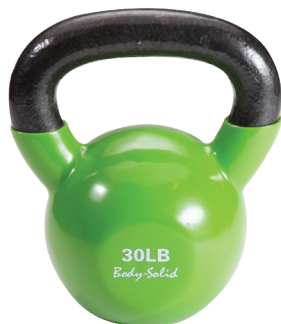

KBV(WEIGHT) VINYL DIPPED KETTLEBELLS

- Durable vinyl coating is color-coded by weight
- Available in 5, 8, 10, 12, 15, 20, 25, 30, 35, 40, 45, and 50 lb.