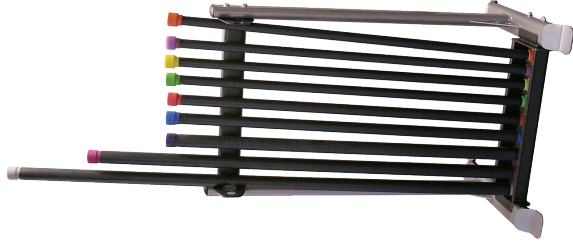

BSTFM20 **HANGING FOAM EXERCISE MAT**

- Reinforced eyelets to hang on wall or door
- Water-resistant, non-slip surface
- 71"L x 23"W x .5"H, 2 lbs.

BSTFMH **FOAM MAT HANGER**

- 21"L x 7"W x 2"H, 1 lbs.

PUB34 **CHIN-UP BAR**

- Easily removes from door frame brackets when not in use
- Extends up and out from door frame increasing range of motion
- 37"L x 16"W x 7"H, 9 lbs.

PUB30 **PULL-UP/PUSH-UP BAR**

- No mounting hardware required
- Fits doorways 27.5" to 30"W
- 37"L x 16"W x 7"H, 4 lbs.

BSTFB(WEIGHT) FITNESS BARS

- Weight designations permanently stamped into color-coordinated rubber end caps
- Available in 4, 6, 9, 12, 15, 18, 24, 30, and 36 lb.

GFR500 FITNESS BAR RACK

- 24" L x 29"W x 43"H, 37 lbs.
- Holds up to 30 bars