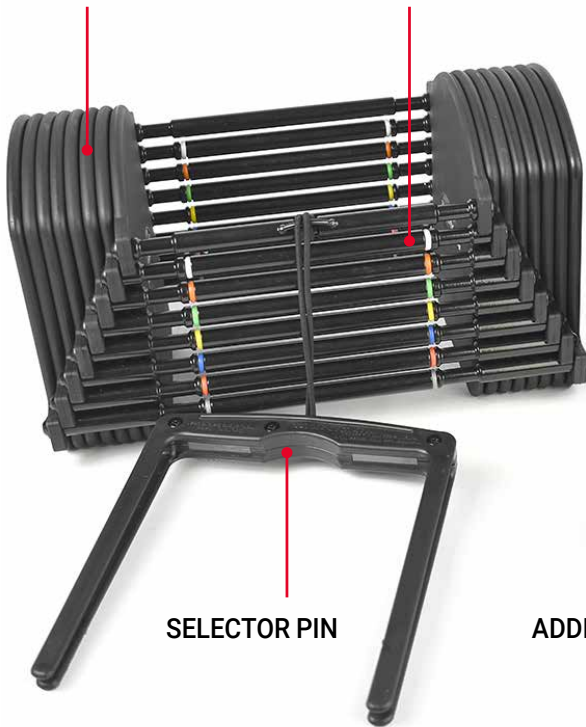

WEIGHT STACKS

SIDE RAILS

SELECTOR PIN

ADDER WEIGHTS

AUTO LOCK

HANDLE

HOW DO THE POWERBLOCKS WORK?

PowerBlocks are a type of selectorized dumbbell system that works similarly to the weight stacks you'll find on a standard weight machine at the gym.