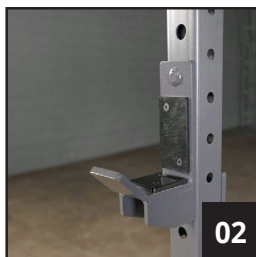

Powerline by Body-Solid's PPR1000 Power Rack offers features and reliability on par with our commercial-grade Power Racks at a lower cost.

PPR1000

The PPR1000 Power Rack can be expanded and customized with a number of options and attachments to make it ideal for any customer. Measuring at 211 cm tall, this Power Rack is shorter than most commercial power racks making it a great choice for basements, garage gyms or home gym applications. Included with the rack are a pair of j-cups liftoffs and pipe & pin safeties allowing users to safely workout alone with peace of mind.

Retail	€750

Retail	€385

Retail	€225

Features

High-quality power rack to fit in any home gym, garage or basement

Customize and expand with attachments

Includes J-cups and safety spotter arms

5 x 5 cm heavy gauge steel frame

5 cm hole spacing

Dimensions: L 135.9 x W 129.3 x H 210.8 cm

Weight: 76.20 kg

Weight capacity: 300 kg

Optional Attachments

01	PPRBP	Band Pegs	€ 12
02	PPRJC	J-Cups	€ 59
03	PPRCU	Multi Chin-Up	€ 95
<i>The PPRMCU cannot be installed in combination with the PLA1000 lat attachment!</i>			
04	PPRTB	T-Bar Row	€ 49
05	PPRUL	U-Link	€ 30
06	PPRWH	Weight Horn	€ 19

01

02

03

04

05

06