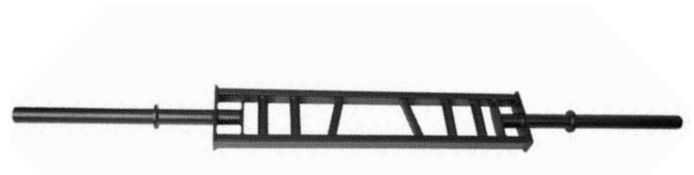

CODE	DESCRIPTION	RETAIL
OMG86	Olympic Multi-Grip Bar	€275.00