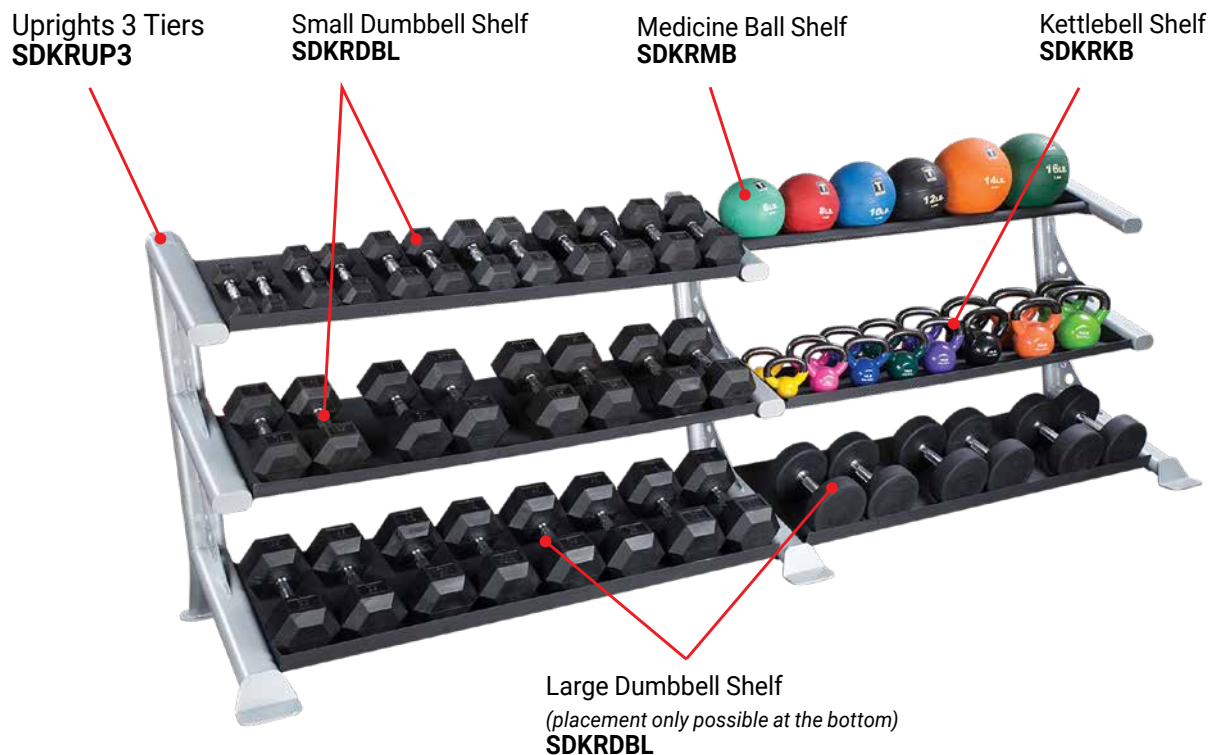

CODE	DESCRIPTION	RETAIL
SBS100	Horizontal Bar Rack	€450.00

CODE	DESCRIPTION	RETAIL
SBBR100	Horizontal Bar Rack	€695.00

PRO CLUBLINE MODULAR STORAGE SYSTEM

Perfect for the storage needs of any facility, the new SDKR storage rack offers unparalleled flexibility for storage of dumbbells, kettlebells and medicine balls. Each section has two or three tiers that can hold any one of four different shelves for small or large dumbbell, medicine ball or kettlebell storage.

Mix and match to suit your specific needs. In addition the rack is infinitely expandable for larger facilities with more extensive storage needs.

	CODE	DESCRIPTION	RETAIL
	SDKRDBS	ProClub Line Small Dumbbell Shelf	€235.00
	SDKRDBL	ProClub Line Large Dumbbell Shelf	€245.00
	SDKRKB	ProClub Line Kettlebell Shelf	€200.00
	SDKRMB	ProClub Line Medicine Ball Shelf	€125.00
	SDKRSD6	ProClub Line Saddle Dumbbell Rack 6 spots	€210.00
	SDKRSD8	ProClub Line Saddle Dumbbell Rack 8 spots	€220.00
	SDKRUP2	ProClub Line Uprights 2 Tiers	€225.00
	SDKRUP3	ProClub Line Uprights 3 Tiers	€315.00