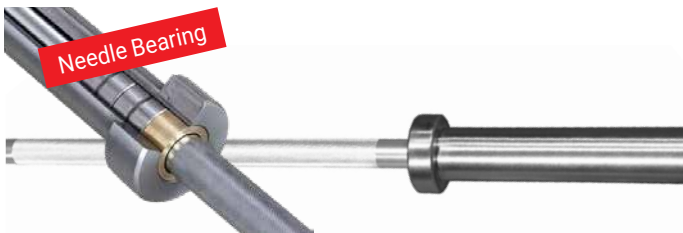

CODE	DESCRIPTION	RETAIL
TB15	180 cm 7.5 kg Olympic Technical Bar	€149.00