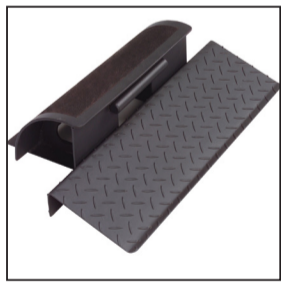

Extensions	PPR1000EXT	PPR500EXT			
Atachements	PLA1000 Lat attachment	PLA500 Lat attachment	DR100 Dip attachment	DR100 Dip attachment PLA200X Lat attachment	DR378 Dip attachment GLA378 Lat attachment
Options	PPRBP Band Pegs PPRJC J-Cups PPRMCU Multi Chin-Up PPRTB T-Bar Row Attachment PPRUL U-Link Attachment PPRWH Weight Horns SCB26 Squat / Calf Block	PPRBP Band Pegs PPRJC J-Cups PPRMCU Multi Chin-Up PPRPS Pipe & Pin Safeties PPRTB T-Bar Row Attachment PPRUL U-Link Attachment PPRWH Weight Horns SCB26 Squat / Calf Block	SCB26 Squat / Calf Block	SCB26 Squat / Calf Block	L0378 Lift Offs SCB26 Squat / Calf Block

PPRBP Band Pegs

PPRJC J-Cups

PPRMCU Multi Chin-Up

PPRPS Pipe & Pin Safeties

PPRTB T-Bar Row Attachment

PPRUL U-Link Attachment

PPRWH Weight Horns

L0378 Lift Offs

SCB26 Squat / Calf Block

SP200 Weight Stack

POWER RACKS

RÉFÉRENCE	GPR400
PRIX (EURO)	895.00

Longueur (cm)	133.5
Largeur (cm)	132
Hauteur (cm)	201
Poids (kg)	123.8
Capacité de poids (kg)	450
Garantie	
Emballage inclus	Body-Solid In-Home Lifetime
Package includes	J-Cups Pipe & Pin Safeties