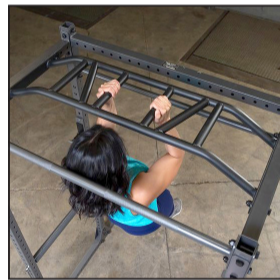

PPRMCU Multi Chin-Up