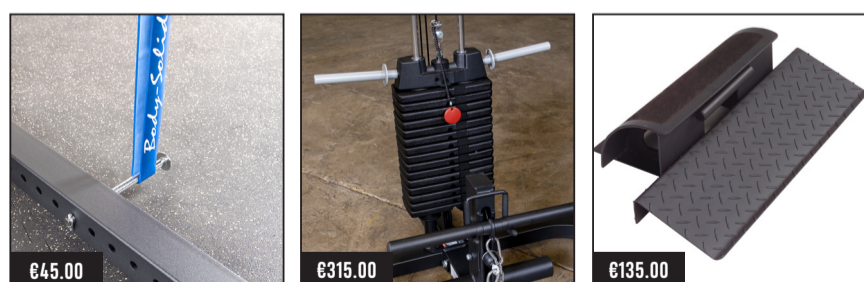

SPRBP Band Pegs   **SP150** Weight Stack   **SCB26** Squat / Calf Block