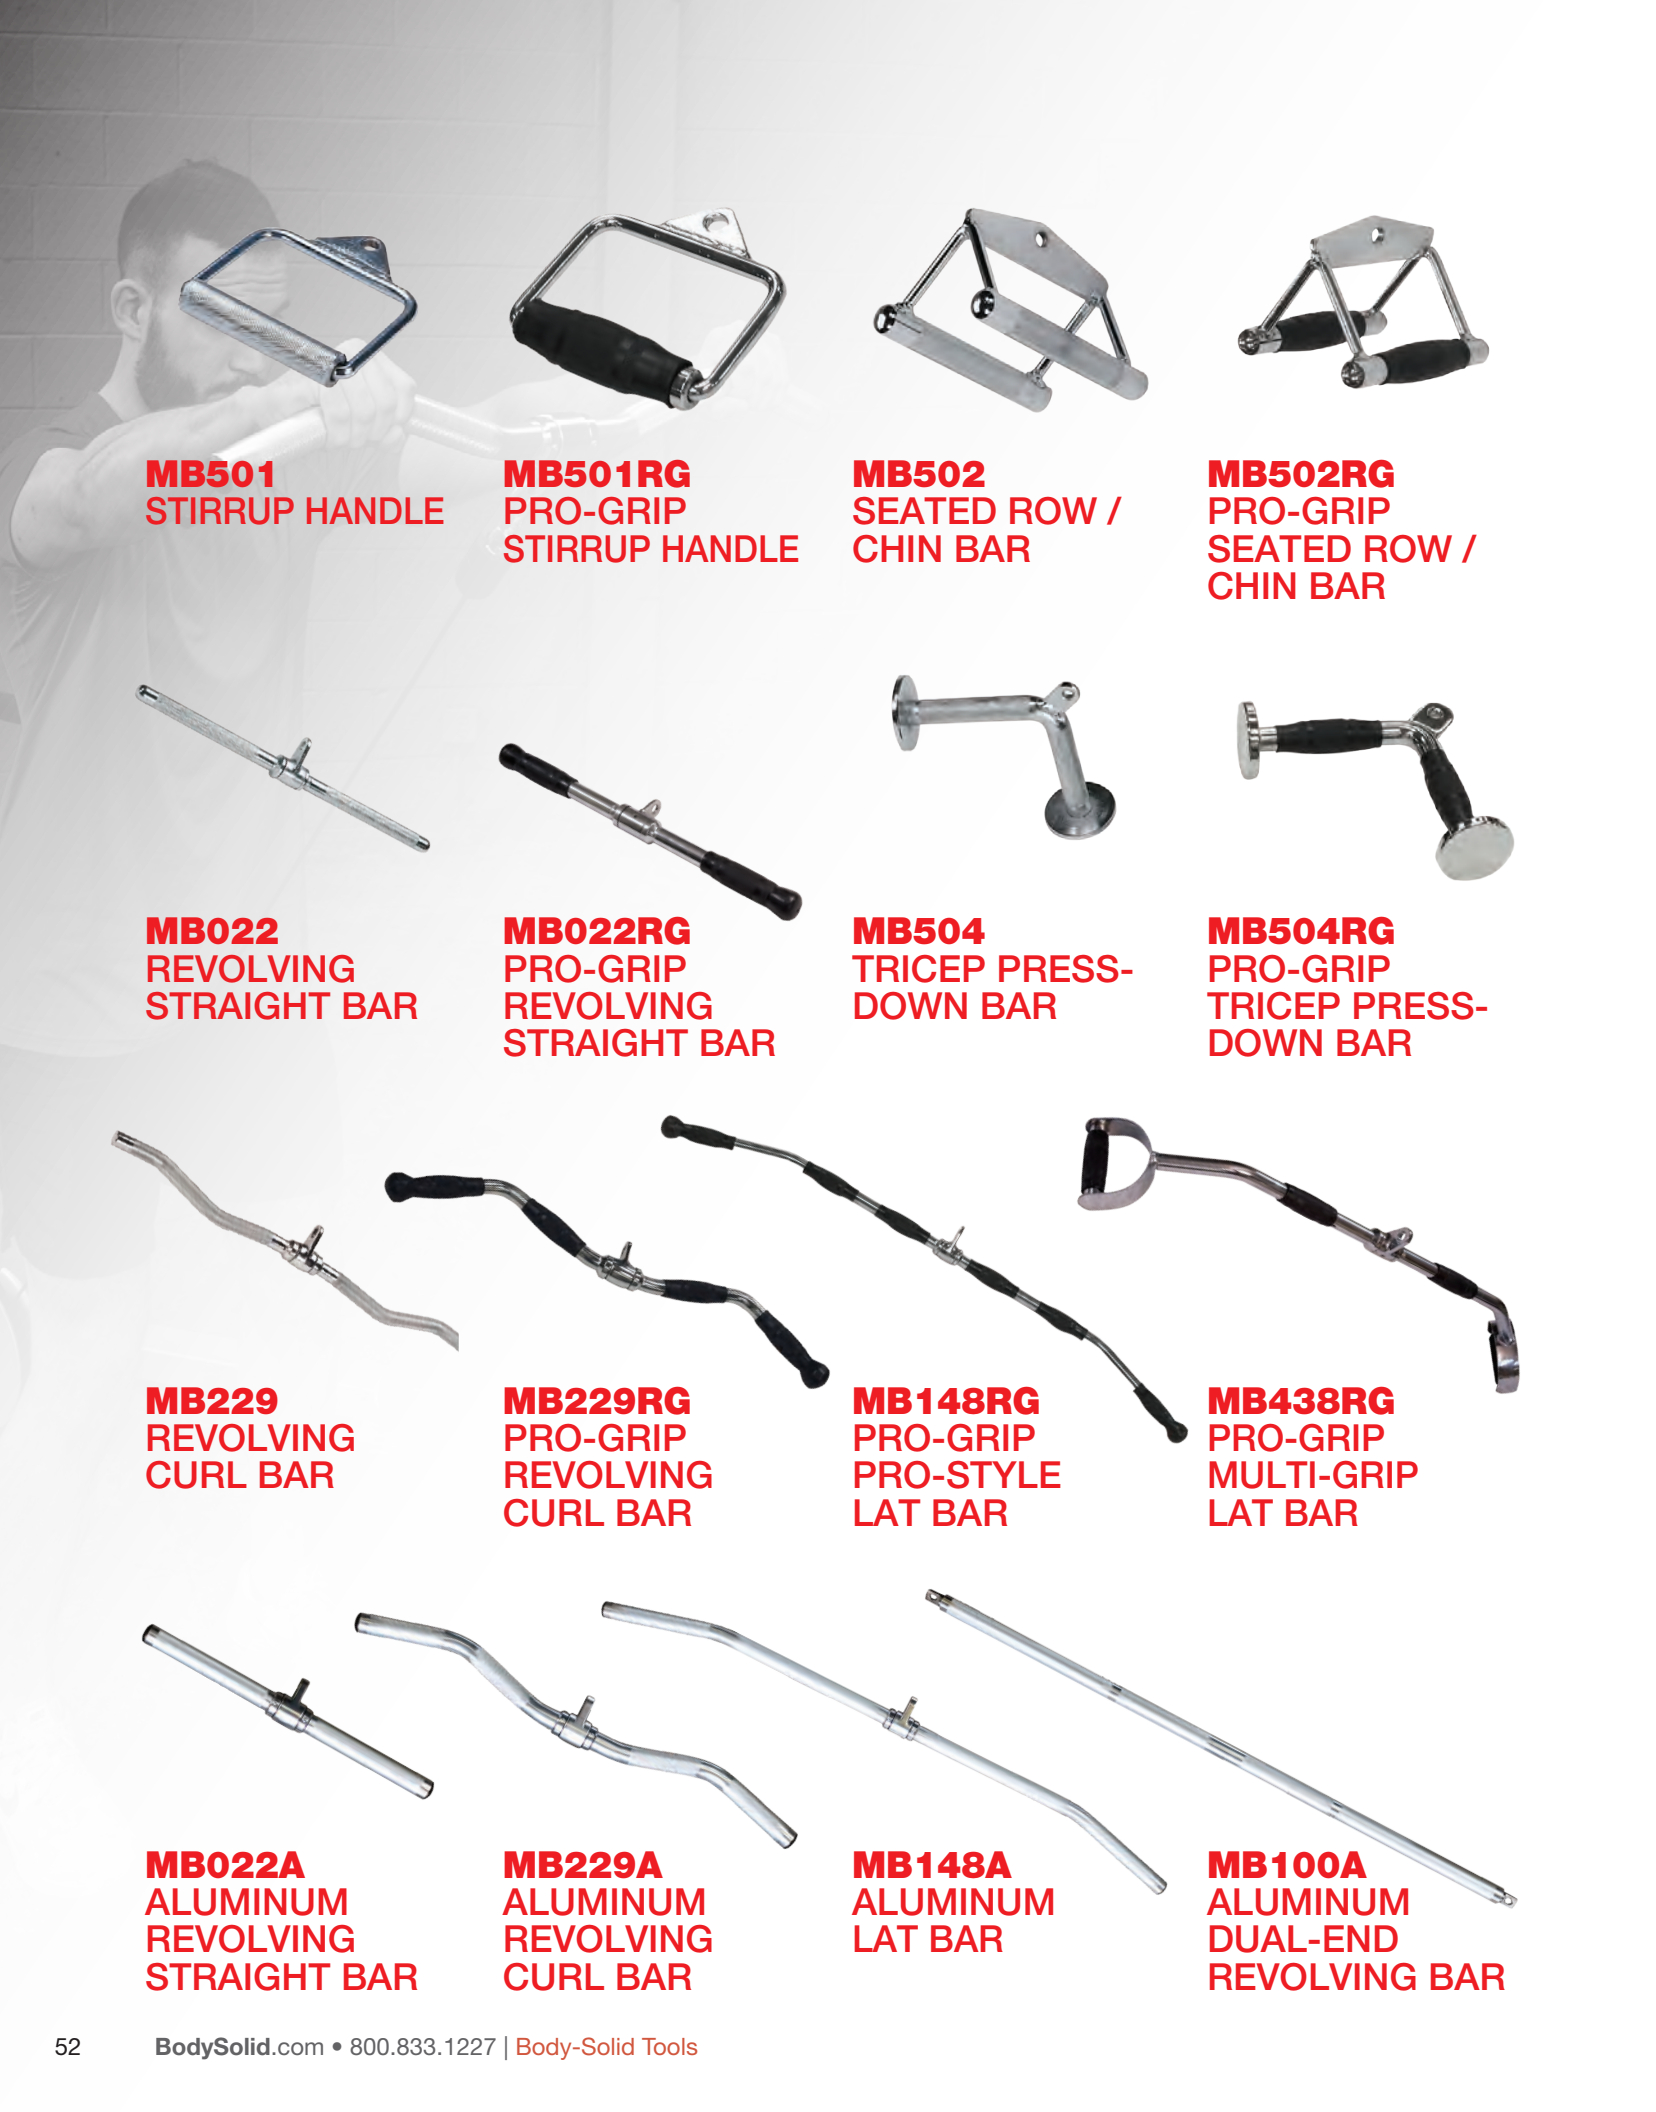

MB501
STIRRUP HANDLE

MB501RG
PRO-GRIP
STIRRUP HANDLE

MB502
SEATED ROW /
CHIN BAR

MB502RG
PRO-GRIP
SEATED ROW /
CHIN BAR

MB022
REVOLVING
STRAIGHT BAR

MB022RG
PRO-GRIP
REVOLVING
STRAIGHT BAR

MB504
TRICEP PRESS-
DOWN BAR

MB504RG
PRO-GRIP
TRICEP PRESS-
DOWN BAR

MB229
REVOLVING
CURL BAR

MB229RG
PRO-GRIP
REVOLVING
CURL BAR

MB148RG
PRO-GRIP
PRO-STYLE
LAT BAR

MB438RG
PRO-GRIP
MULTI-GRIP
LAT BAR

MB022A
ALUMINUM
REVOLVING
STRAIGHT BAR

MB229A
ALUMINUM
REVOLVING
CURL BAR

MB148A
ALUMINUM
LAT BAR

MB100A
ALUMINUM
DUAL-END
REVOLVING BAR