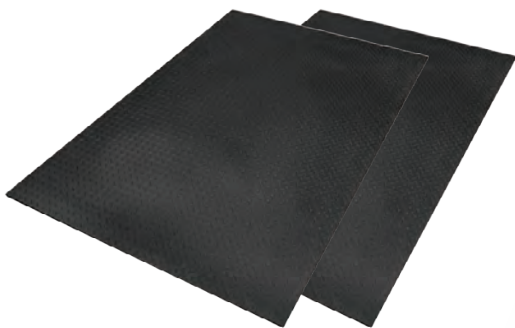

BSTJR1
JUMP ROPE

BSTSR1
CABLE SPEED
ROPE

BSTSR10
PREMIUM
SPEED ROPE

BSTRINGS
RINGS

BB23
BICEPS BOMBER

GIB2R
INVERSION
BOOTS

BSTBR **FITNESS TRAINING ROPES**

- BSTBR1530 1.5" DIA x 30' LONG
- BSTBR1540 1.5" DIA x 40' LONG
- BSTBR1550 1.5" DIA x 50' LONG
- BSTBR2030 2.0" DIA x 30' LONG
- BSTBR2040 2.0" DIA x 40' LONG
- BSTBR2050 2.0" DIA x 50' LONG