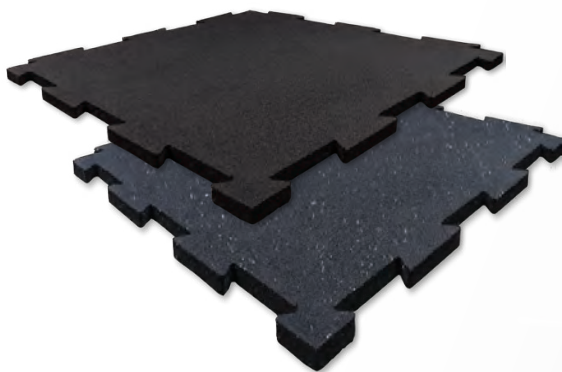

RFBST4PB | RFBST4PS **INTERLOCKING RUBBER FLOORING**

RFBST4PB (box of 4 pcs) - BLACK

- 19.75"L x 19.75"W x 7/16"H

RFBST4PS (box of 4 pcs) - GRAY SPECK

- 19.75"L x 19.75"W x 7/16"H