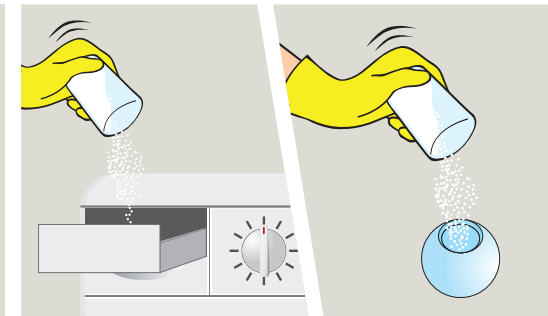

Non Bio Laundry Powder

MANCHESTER
1824

Product Usage Guide

enviro

BP032

Recommended Dosage

4.5kg	Soiling		
Water Hardness			
Soft	110ml	135ml	190ml
Medium	135ml	150ml	220ml
Hard	150ml	190ml	250ml

For 6-7kg machines:

Add an additional 25ml of powder to the recommended dosage.

Pre-wash:

Add an extra 80ml of powder.
110ml = 81g

1 Use appropriate PPE as indicated in the Safety Data Sheet.

2 Pour the recommended amount of powder either into the dispenser drawer or into a dosing device.