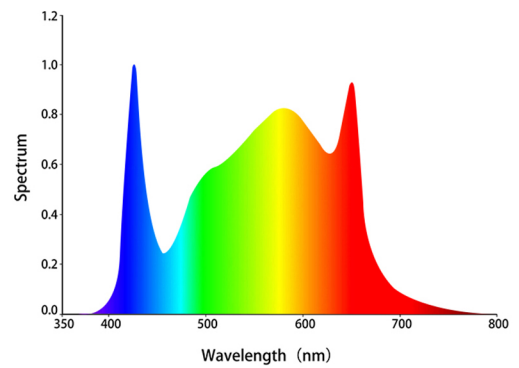

PPFD data

**VQ-GLOC1200 - TOTAL 3720pcs LED Diodes
(3600pcs White LEDs + 120pcs RED Diodes)**

Full Spectrum for VEG & FLOWER

The tailored-made full spectrum is suitable for the whole growth of indoor plants. Boost vegetative growth and flowering, optimize the quality of yield.

937	980	996	1005	1038	1055	1089	1055	1038	1005	996	980	937
1251	1289	1330	1349	1378	1393	1406	1393	1378	1349	1330	1289	1251
1619	1650	1664	1682	1688	1702	1727	1702	1688	1682	1664	1650	1619
1693	1708	1727	1733	1742	1746	1751	1746	1742	1733	1727	1708	1693
1720	1741	1746	1747	1753	1757	1762	1757	1753	1746	1746	1741	1720
1693	1708	1727	1733	1742	1746	1751	1746	1742	1733	1727	1708	1693
1619	1650	1664	1682	1688	1702	1727	1702	1688	1682	1664	1650	1619
1251	1289	1330	1349	1378	1393	1406	1393	1378	1349	1330	1289	1251
937	980	996	1005	1038	1055	1089	1055	1038	1005	996	980	937

30CM

938	975	993	1000	1025	1041	1079	1041	1025	1000	993	975	938
1134	1149	1178	1244	1308	1336	1386	1336	1308	1244	1178	1149	1134
1350	1382	1408	1437	1447	1460	1475	1460	1447	1437	1408	1382	1350
1446	1466	1487	1500	1509	1516	1514	1516	1509	1500	1487	1466	1446
1485	1499	1508	1514	1522	1526	1527	1526	1522	1514	1508	1499	1485
1446	1466	1487	1500	1509	1516	1514	1516	1509	1500	1487	1466	1446
1350	1382	1408	1437	1447	1343	1475	1460	1447	1437	1408	1382	1350
1134	1149	1178	1244	1308	1336	1386	1336	1308	1244	1178	1149	1134
938	975	993	1000	1025	1041	1079	1041	1025	1000	993	975	938

45CM

845	865	892	902	931	948	979	948	931	902	892	865	845
906	914	956	1006	1004	1032	1060	1032	1004	1006	956	914	906
999	1031	998	1038	1064	1109	1149	1108	1064	1038	998	1031	999
1083	1123	1145	1151	1158	1200	1213	1200	1158	1151	1145	1123	1083
1112	1136	1157	1163	1195	1233	1246	1233	1195	1163	1157	1136	1112
1083	1123	1145	1151	1158	1200	1213	1200	1158	1151	1145	1123	1083
999	1031	998	1038	1064	1109	1149	1109	1064	1038	998	1031	999
906	916	956	1006	1004	1032	1060	1032	1004	1006	956	916	906
845	865	892	902	931	948	979	948	931	902	892	865	845

60CM