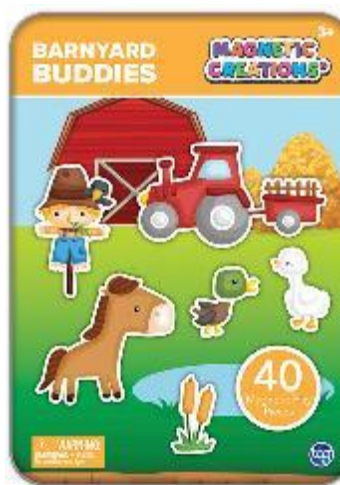

**MAGNETIC
CREATIONS®**

SIGNATURE MAGNETIC CREATIONS TIN ASSORTMENT

Go on all kinds of adventures with the Magnetic Creations® Tin! Encourage children to practice story telling with imaginative play that will promote cognitive development and help fine tune their motor skills and dexterity. The full color printed tins are a play space and storage solution in one. Each tin includes 40-60 magnetic play pieces. Easy to pack and light to carry, bring these with you anywhere you go!

Contents

- 1 full color printed tin
- 2 magnetic sheets containing 40-60 pop-out magnets

Ages 3+

SIGNATURE MAGNETIC CREATIONS TIN – MYSTICAL FOREST

Go on all kinds of adventures in the Mystical Forest with the Magnetic Creations® Tin! Encourage children to practice story telling with imaginative play that will promote cognitive development and help fine tune their motor skills and dexterity. The full color printed tins are a play space and storage solution in one. Each tin includes 40-60 magnetic play pieces. Easy to pack and light to carry, bring these with you anywhere you go!