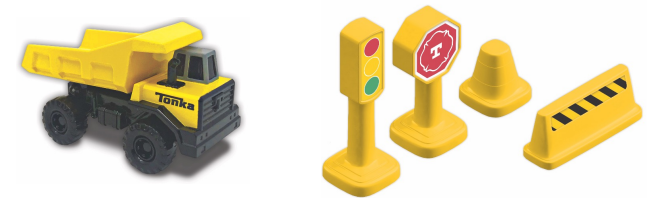

## Tonka

Deluxe 1 Car Imaginmats™ are the ultimate in active play! Over 4 square feet of full color durable foam creates a comfortable and safe space for all kinds of adventures. Easy to clean and water resistant, a Deluxe Imaginmat™ is never out of commission for long. It's light weight and hypoallergenic, the perfect item to take anywhere!

### Features

- Durable soft EVA foam mat
- Measures 30.5" wide x 23.5" tall
- Hypoallergenic and non-toxic
- Wipes clean
- Water resistant
- Light weight, easy to take anywhere
- Includes character vehicle and 4 road accessories

### Contents

- Full color EVA foam mat
- 1 character vehicle (assorted styles)
- 4 road accessories: Traffic light, stop sign, pylon, and caution sign

Ages 3+

Original Imaginmats™ get you up and playing! The full color, soft EVA foam is non-slip, hypoallergenic, easy to clean and water resistant, it's always ready for the next adventure. Just wipe clean, totally safe to use with household cleaners, no color fading. Light and easy to roll up and store out of the way or bring with you for on-the-go fun.