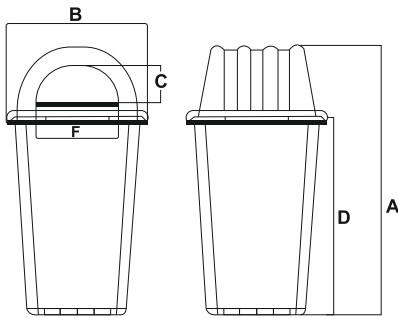

ITALICA®

KEEP YOUR
City
Clean

WASTE BIN

ITALICA®

WASTE BINS		
MODEL NO.	2110	2080
Overall Height (A)	945 mm	890 mm
Overall Width (B)	500 mm	420 mm
Depth (B)	680 mm	680 mm
Height without Lid (D)	700 mm	700 mm
Window Size (FxC)	185 x 368 mm	160 x 285 mm
Litre Capacity	110 Litre	80 Litre

Colours Available :

All the dimensions, capacity & weight are approximate & only for reference. Subject to technical modification. Container according to EN standards.

Colours Available :

WASTE BINS				
Model No.	Capacity	Overall Dimensions (mm)		
		Length	Width	Height
2360	360 Litre	837	710	1185
2240	240 Litre	725	585	1090
2120	120 Litre	575	475	930

WASTEBINS

Colours Available :

- Blue
- Green
- Red
- Yellow

WASTE BINS				
Model No.	Capacity	Overall Dimensions (mm)		
		Length	Width	Height
21100	1100 Litre	1350	1035	1295
2660 A	660 Litre	1375	780	1220
2660 B	660 Litre	1375	710	1210

WASTE BIN WITH SWING LID

WASTE BINS (WITH SWING LID)				
Model No.	Capacity	Dimensions (mm)		
		Top	Bottom	Height
4080	80 Litre	510	370	800
4060	60 Litre	465	335	710
4040	40 Litre	410	310	617
4030	30 Litre	350	285	513
4025	25 Litre	370	265	487
4010	10 Litre	280	190	400