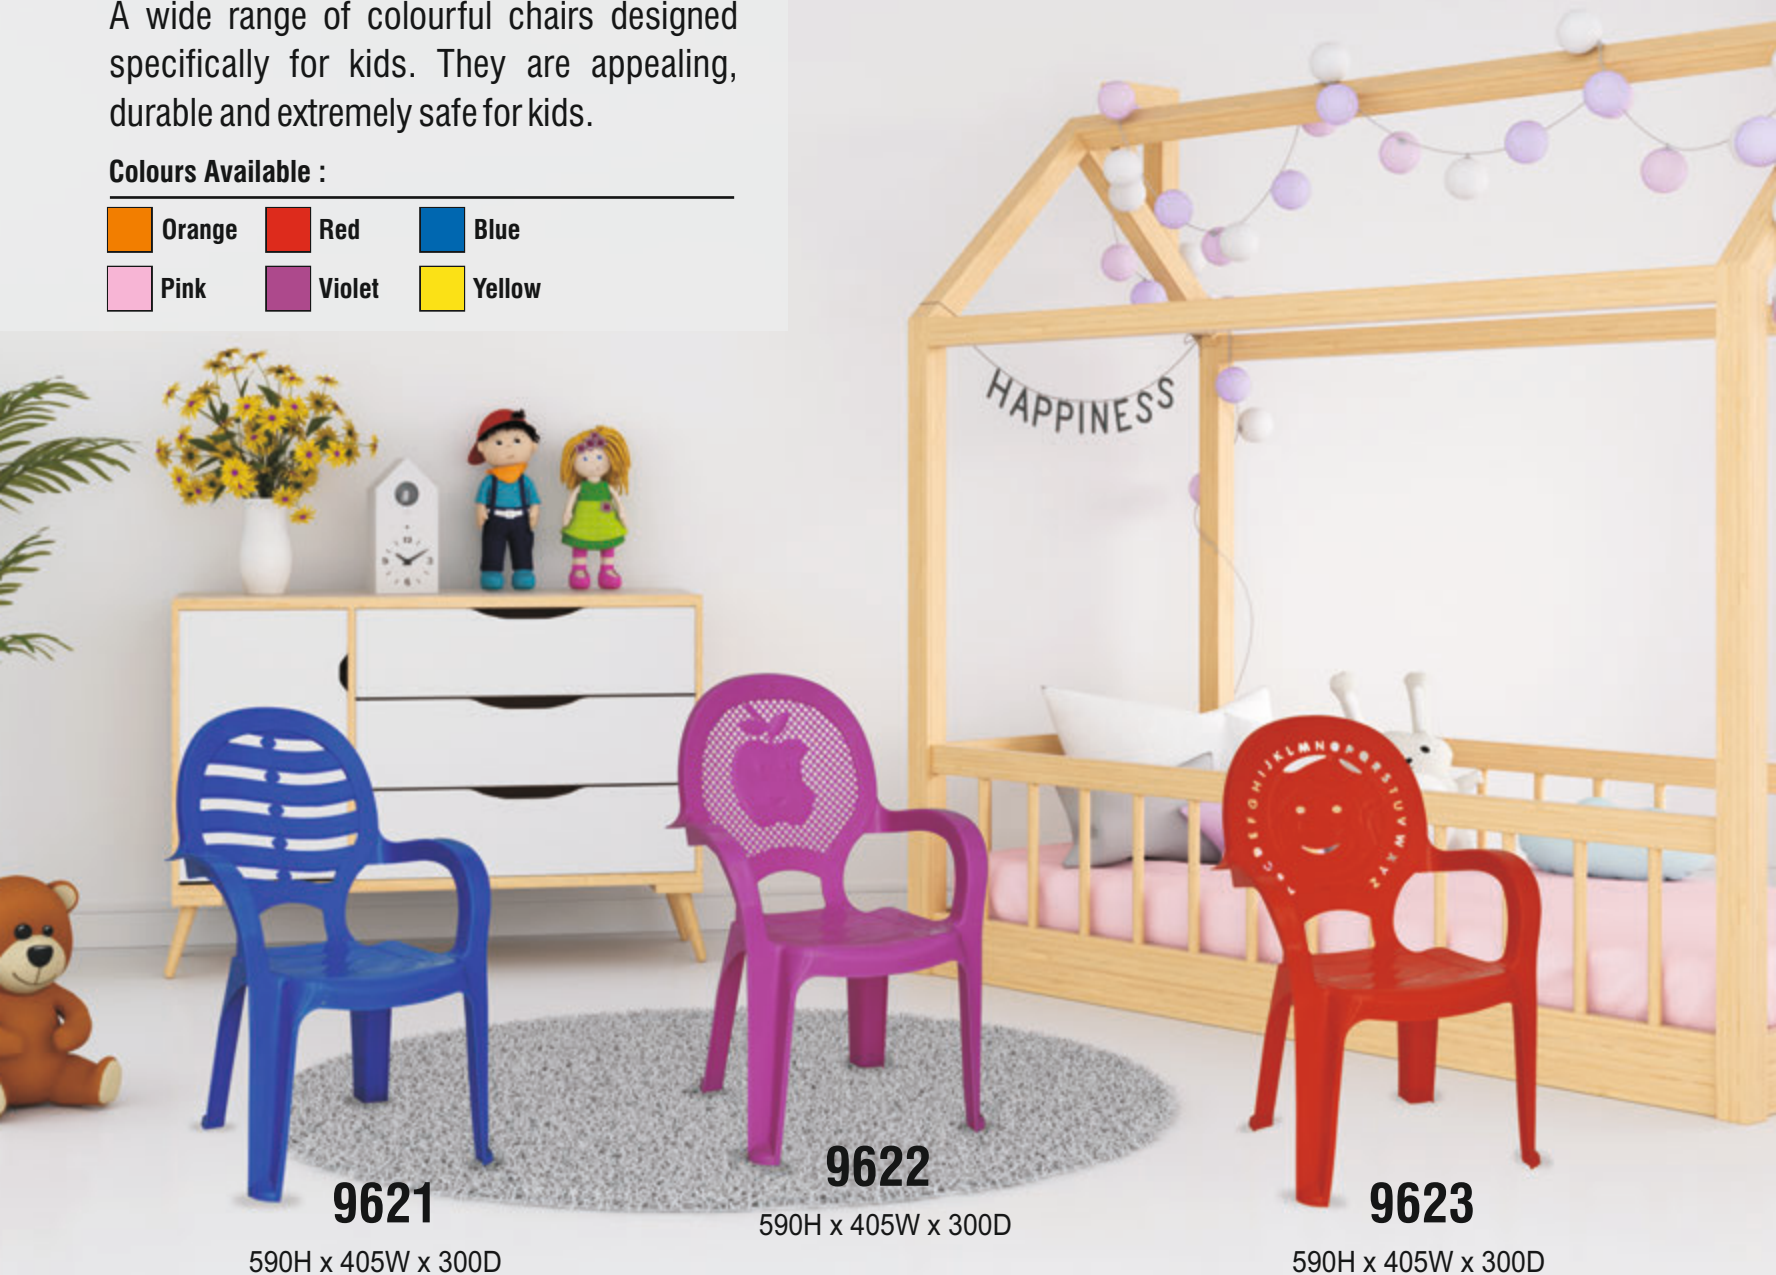

BABY SERIES

A wide range of colourful chairs designed specifically for kids. They are appealing, durable and extremely safe for kids.

Colours Available :

9621

590H x 405W x 300D

9622

590H x 405W x 300D

9623

590H x 405W x 300D