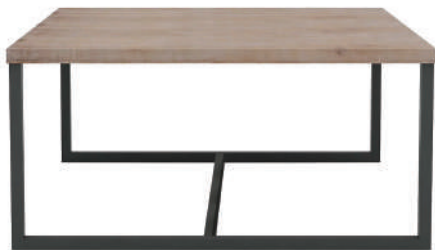

STARLIGHT SQUARE COFFEE TABLE

Price: \$765.00

Dimensions: 31.5"W x 31.5"D x 15.7"H

Materials: White Oak, Metal

IRONDALE RECTANGULAR COFFEE TABLE

Price: \$575.00

Dimensions: 43.3"W x 25.5"D x 14"H

Materials: Acacia wood, Iron

VERONA COFFEE TABLE

Price: \$1,280.00

Dimensions: 51.2"W x 27.6"D x 15.7"H

Materials: Marble, Iron

IRONDALE SQUARE COFFEE TABLE

Price: \$640.00

Dimensions: 35.4"W x 35.4"D x 17"H

Materials: Acacia wood, Iron