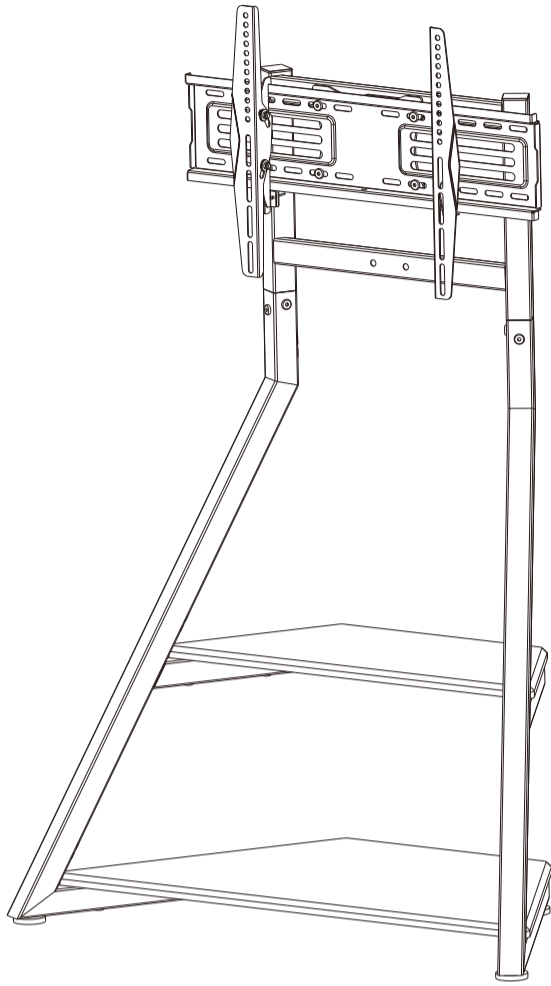

# TV STAND WITH MOUNT

TT201002MW

**FITUEYES®**

★ Thank you for choosing our products please read the instructions carefully before installation, and please keep the instructions properly

**Tips and tricks**

1. Do not attempt to move this furniture without first removing all equipment
2. Death or serious injury may occur when children climb on audio and/or video equipment furniture. A remote control or toys placed on the furnishing may encourage a child to climb on the furnishing and as a result the furnishing may tip over onto the child.
3. Please contact us using the details shown for further advice