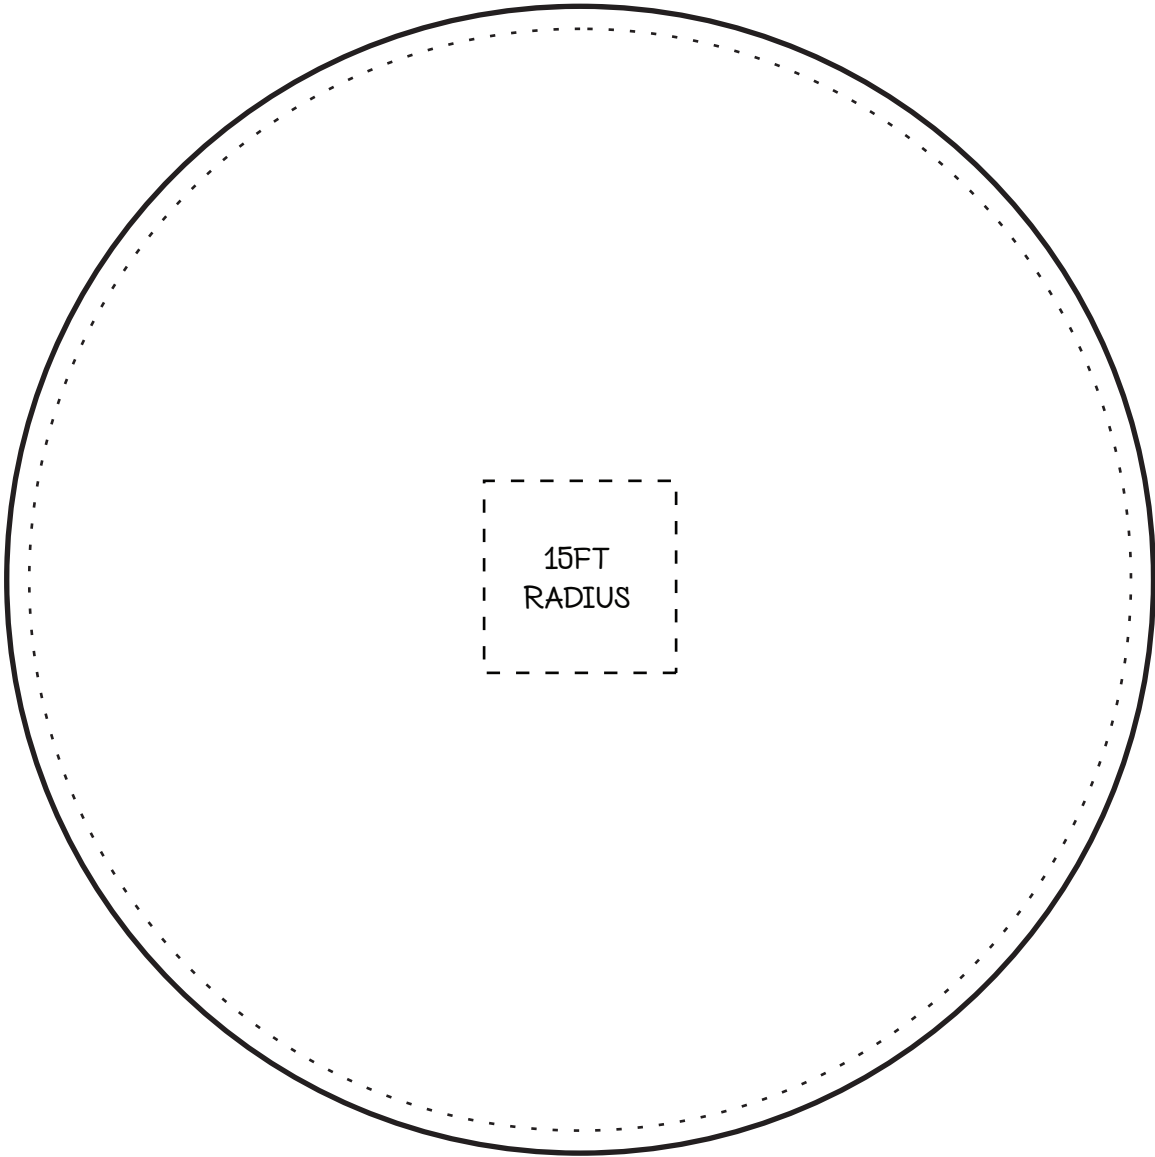

SPELL DISTANCES & MEASUREMENTS

PART ONE

FIND THESE AND MORE OVER AT
RANDOMENCOUNTERNERDICE.COM/DMTOOLS

Random Encounter
Dice 

20FT
RADIUS