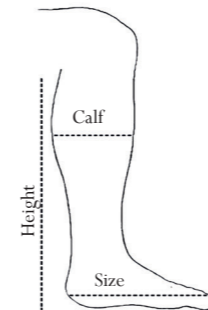

HIGH BOXER (heel not included)

BOXER BOOTS	Size	37	38	39	40	41	42	
	Height	46,5	47	47,5	48	48,5	49	cm
	Calf							
0413299	HH0	30,5	31	31,5	32	32,5	33	cm
0413399	HH1	33,5	34	34,5	35	35,5	36	cm
0413499	HH2	36,5	37	37,5	38	38,5	39	cm

TERRIER

With rear zipper.

Colour: black (10)

One height available:

Standard (4 calf sizes):

XS - S - M - L

Size: 36 to 45

(35 and 46: custom order)