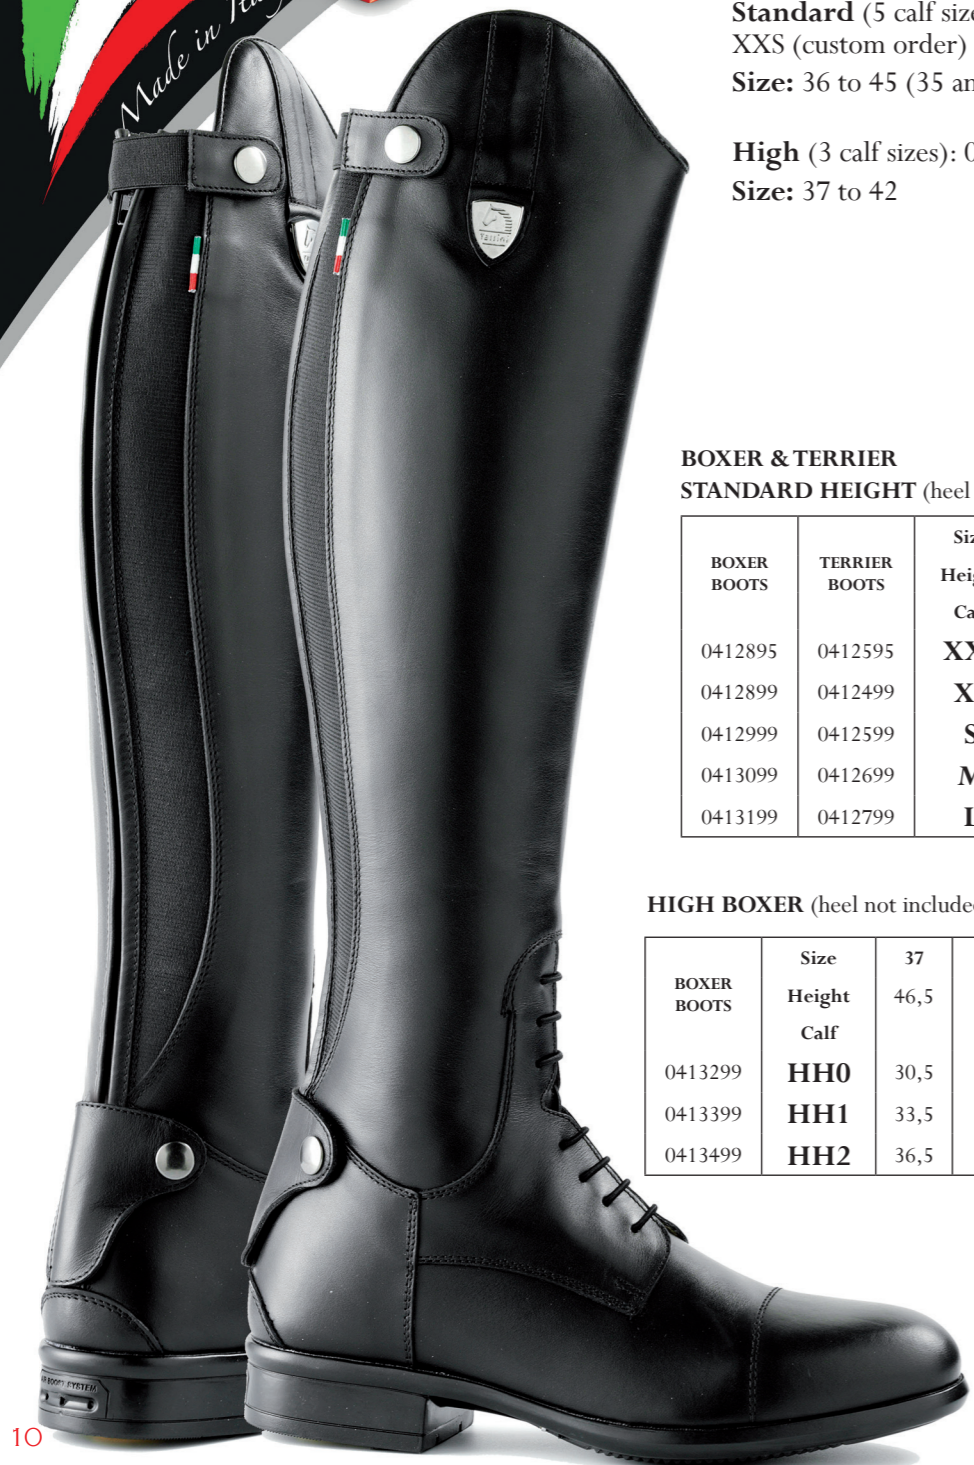

TERRIER

With rear zipper.

Colour: black (10)

One height available:

Standard (4 calf sizes):

XS - S - M - L

Size: 36 to 45

(35 and 46: custom order)