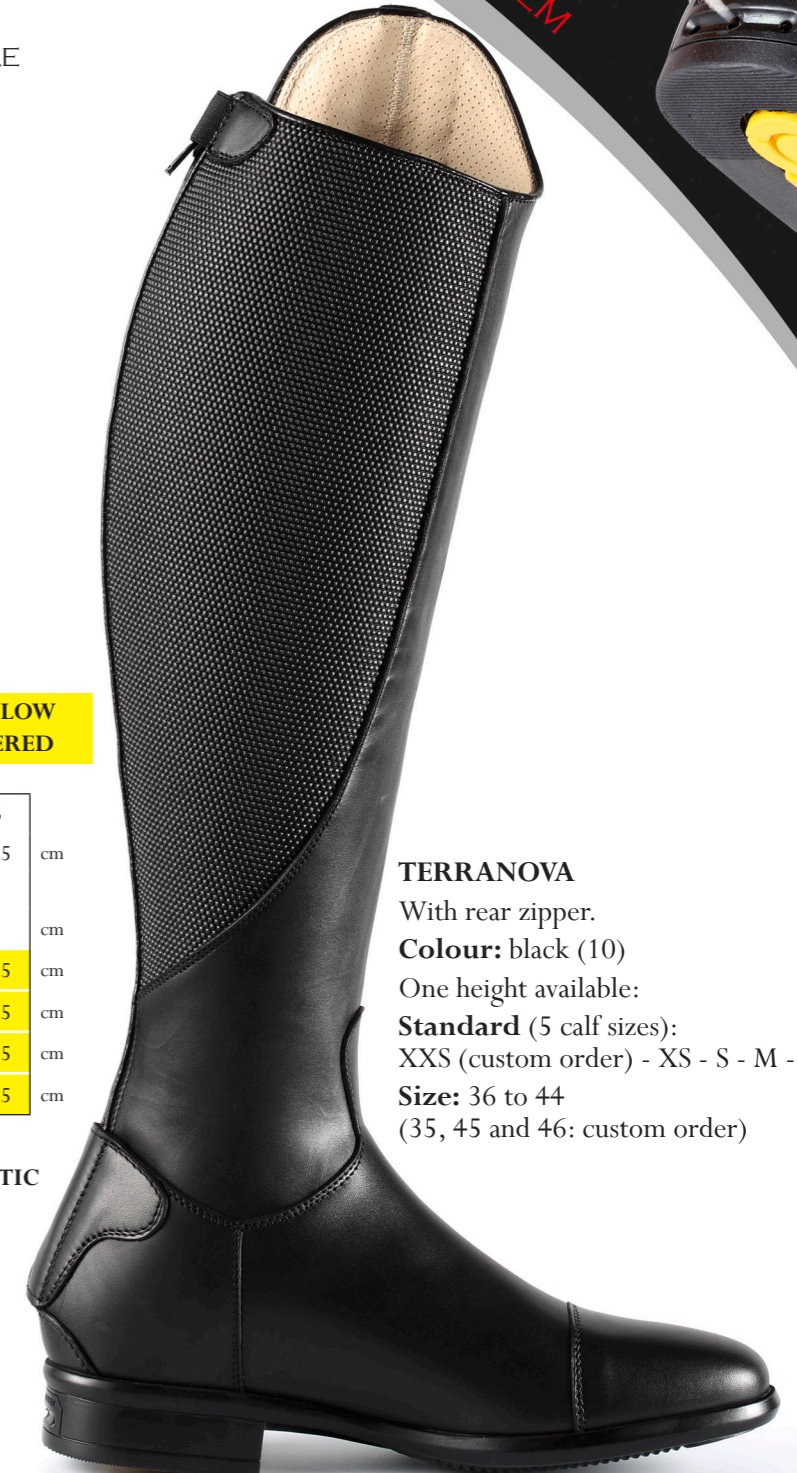

High (3 calf sizes):
0 - 1 - 2
Size: 37 to 42

TERRANOVA

With rear zipper.
Colour: black (10)

One height available:
Standard (5 calf sizes):
XXS (custom order) - XS - S - M - L

Size: 36 to 44
(35, 45 and 46: custom order)