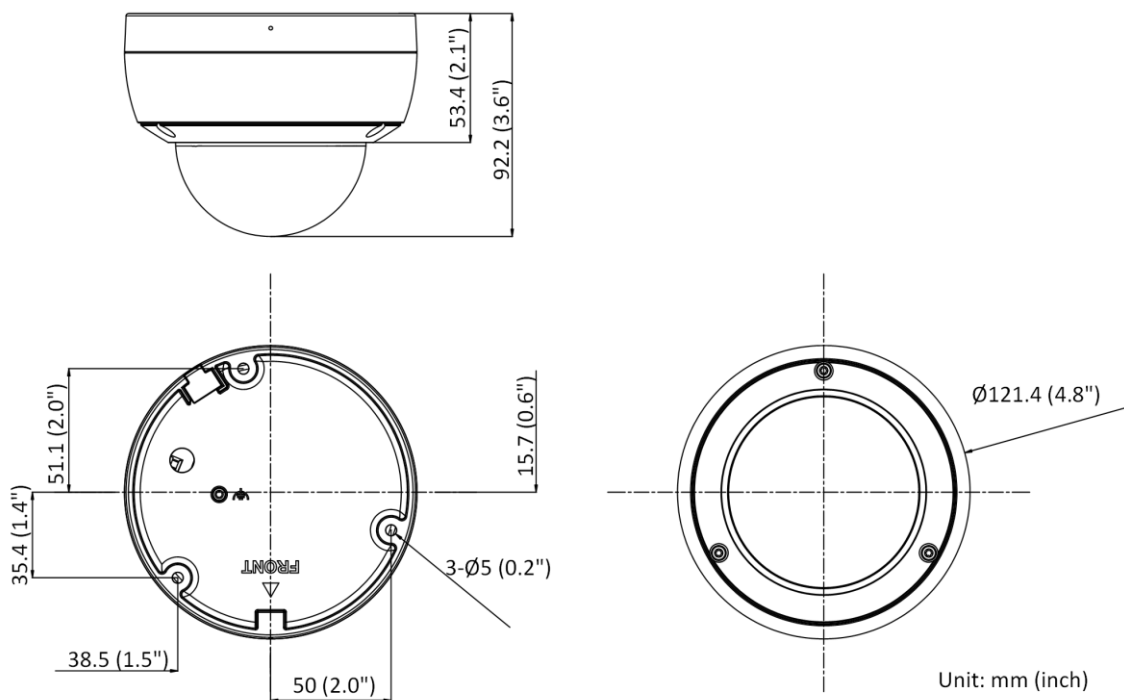

Safety	UL (UL 60950-1); CB (IEC 60950-1:2005 + Am 1:2009 + Am 2:2013, IEC 62368-1:2014); CE-LVD (EN 60950-1:2005 + Am 1:2009 + Am 2:2013, IEC 62368-1:2014)
Environment	CE-RoHS (2011/65/EU); WEEE (2012/19/EU); Reach (Regulation (EC) No 1907/2006)
Protection	IP67 (IEC 60529-2013), IK10 (IEC 62262:2002)

▪ Available Model

DS-2CD2186G2-I (2.8/4 mm)

DS-2CD2186G2-ISU (2.8/4 mm)

DS-2CD2186G2-ISU (2.8 mm) (Black)

▪ Dimension