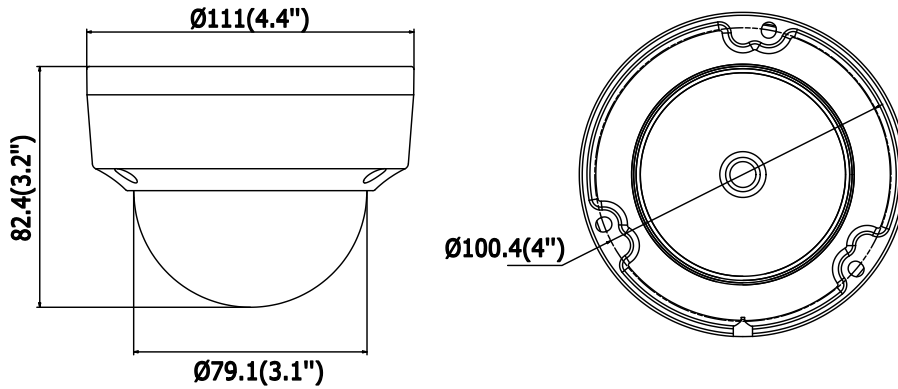

Dimension

Unit: mm

Accessory