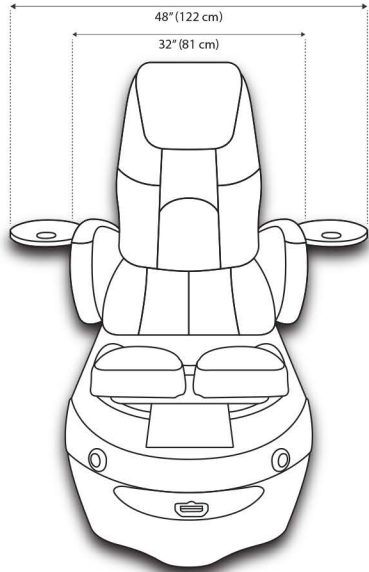

Identifying parts for TERGO Model

The logo for TERGO, featuring a stylized wave icon above the brand name 'TERGO' in a bold, sans-serif font.

CHAIR DIAGRAMS

With Dimensions

ABOVE GROUND PLUMBING

With Optional Drain Pump

AIR VENTS

Not all chairs are equip with Air Vents, The air vent connection can be provided upon request only.

Specification: 3" pipe.

***NOTE-** To achieve at least 50cm would depend on facilities set up distance and size.

UNDERGROUND PLUMBING

The complex diagram below illustrates the ideal placement and sources of the water, drainage, and electrical power for the TERGO Pedicure Spa Chair. The utilities should be placed exactly within the footprint of the whole chair.