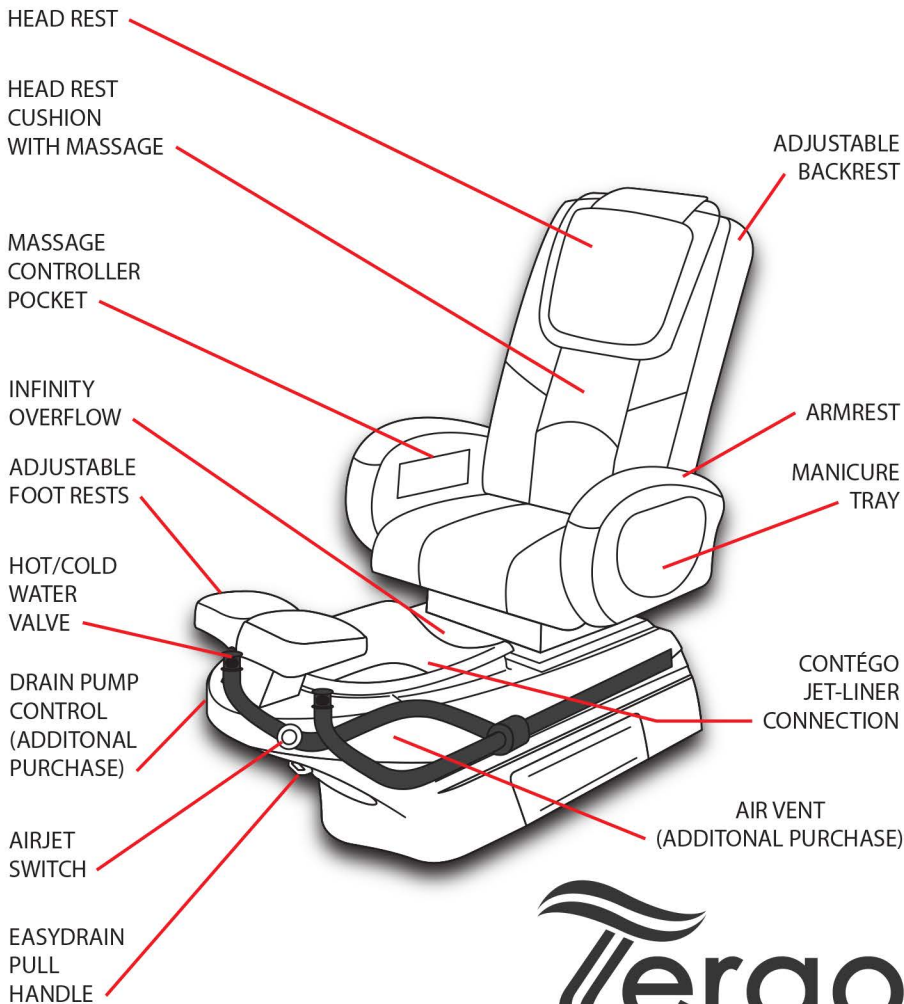

Identifying parts for TERGO Model

The logo for TERGO, featuring a stylized wave icon above the brand name 'TERGO' in a bold, sans-serif font.

CHAIR DIAGRAMS

With Dimensions

ABOVE GROUND PLUMBING

With Optional Drain Pump

AIR VENTS

Not all chairs are equip with Air Vents, The air vent connection can be provided upon request only.

Specification: 3" pipe.

***NOTE-** To achieve at least 50cm would depend on facilities set up distance and size.

UNDERGROUND PLUMBING

The complex diagram below illustrates the ideal placement and sources of the water, drainage, and electrical power for the TERGO Pedicure Spa Chair. The utilities should be placed exactly within the footprint of the whole chair.