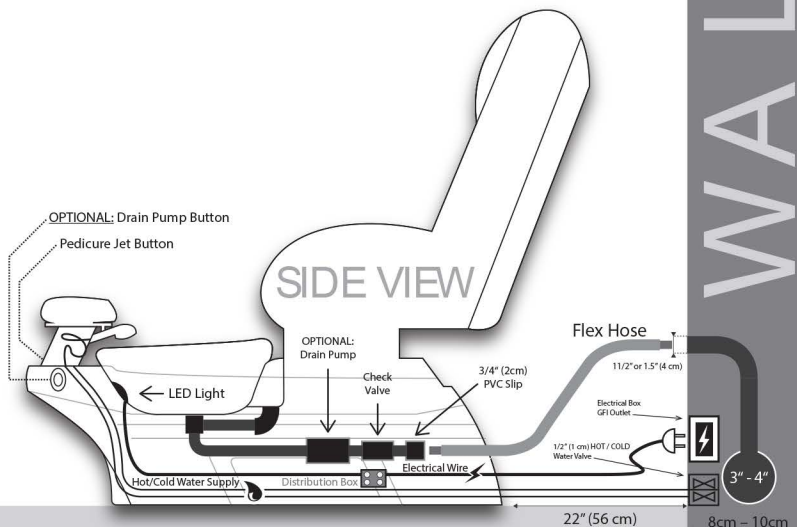

Identifying parts for TERGO Model

The logo for TERGO, featuring a stylized wave icon above the brand name 'TERGO' in a bold, sans-serif font.

CHAIR DIAGRAMS

With Dimensions

ABOVE GROUND PLUMBING

With Optional Drain Pump

AIR VENTS

Not all chairs are equip with Air Vents, The air vent connection can be provided upon request only.

Specification: 3" pipe.

***NOTE-** To achieve at least 50cm would depend on facilities set up distance and size.

UNDERGROUND PLUMBING

The complex diagram below illustrates the ideal placement and sources of the water, drainage, and electrical power for the TERGO Pedicure Spa Chair. The utilities should be placed exactly within the footprint of the whole chair.