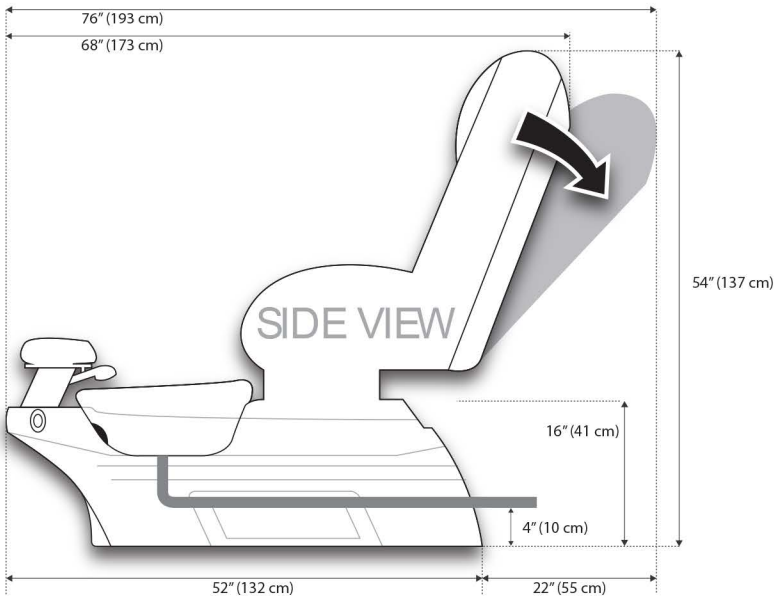

Identifying parts for TERGO Model

The logo for TERGO, featuring a stylized wave icon above the brand name 'TERGO' in a bold, sans-serif font.

CHAIR DIAGRAMS

With Dimensions

ABOVE GROUND PLUMBING

With Optional Drain Pump

AIR VENTS

Not all chairs are equip with Air Vents, The air vent connection can be provided upon request only.

Specification: 3" pipe.

***NOTE-** To achieve at least 50cm would depend on facilities set up distance and size.

UNDERGROUND PLUMBING

The complex diagram below illustrates the ideal placement and sources of the water, drainage, and electrical power for the TERGO Pedicure Spa Chair. The utilities should be placed exactly within the footprint of the whole chair.