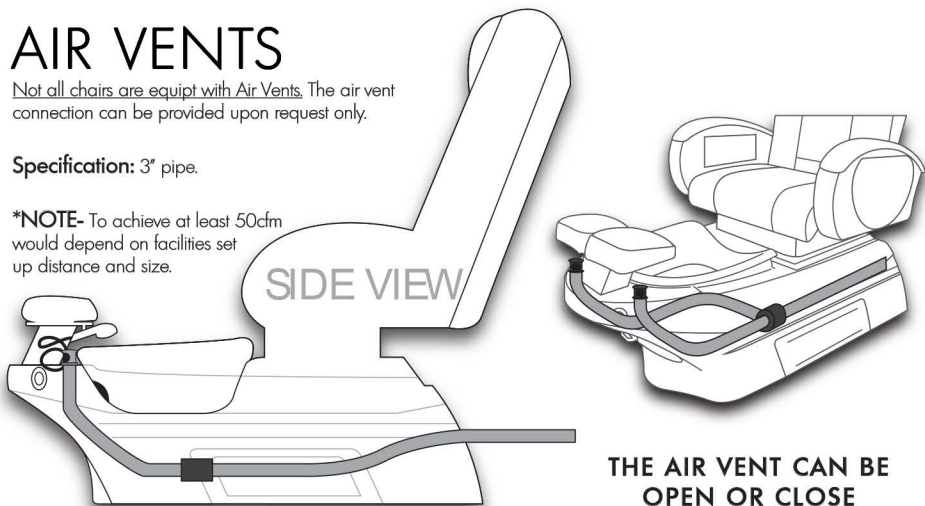

Identifying parts for TERGO Model

The logo for TERGO, featuring a stylized wave icon above the brand name 'TERGO' in a bold, sans-serif font.

CHAIR DIAGRAMS

With Dimensions

ABOVE GROUND PLUMBING

With Optional Drain Pump

AIR VENTS

Not all chairs are equip with Air Vents, The air vent connection can be provided upon request only.

Specification: 3" pipe.

***NOTE-** To achieve at least 50cm would depend on facilities set up distance and size.

UNDERGROUND PLUMBING

The complex diagram below illustrates the ideal placement and sources of the water, drainage, and electrical power for the TERGO Pedicure Spa Chair. The utilities should be placed exactly within the footprint of the whole chair.