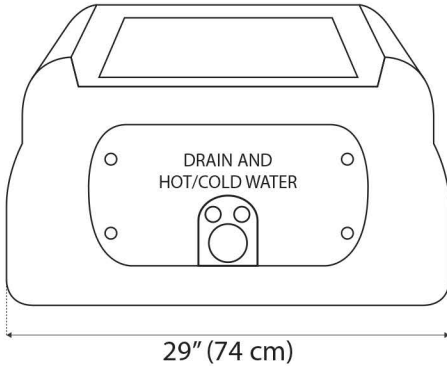

CHAIR DIAGRAMS

With Dimensions