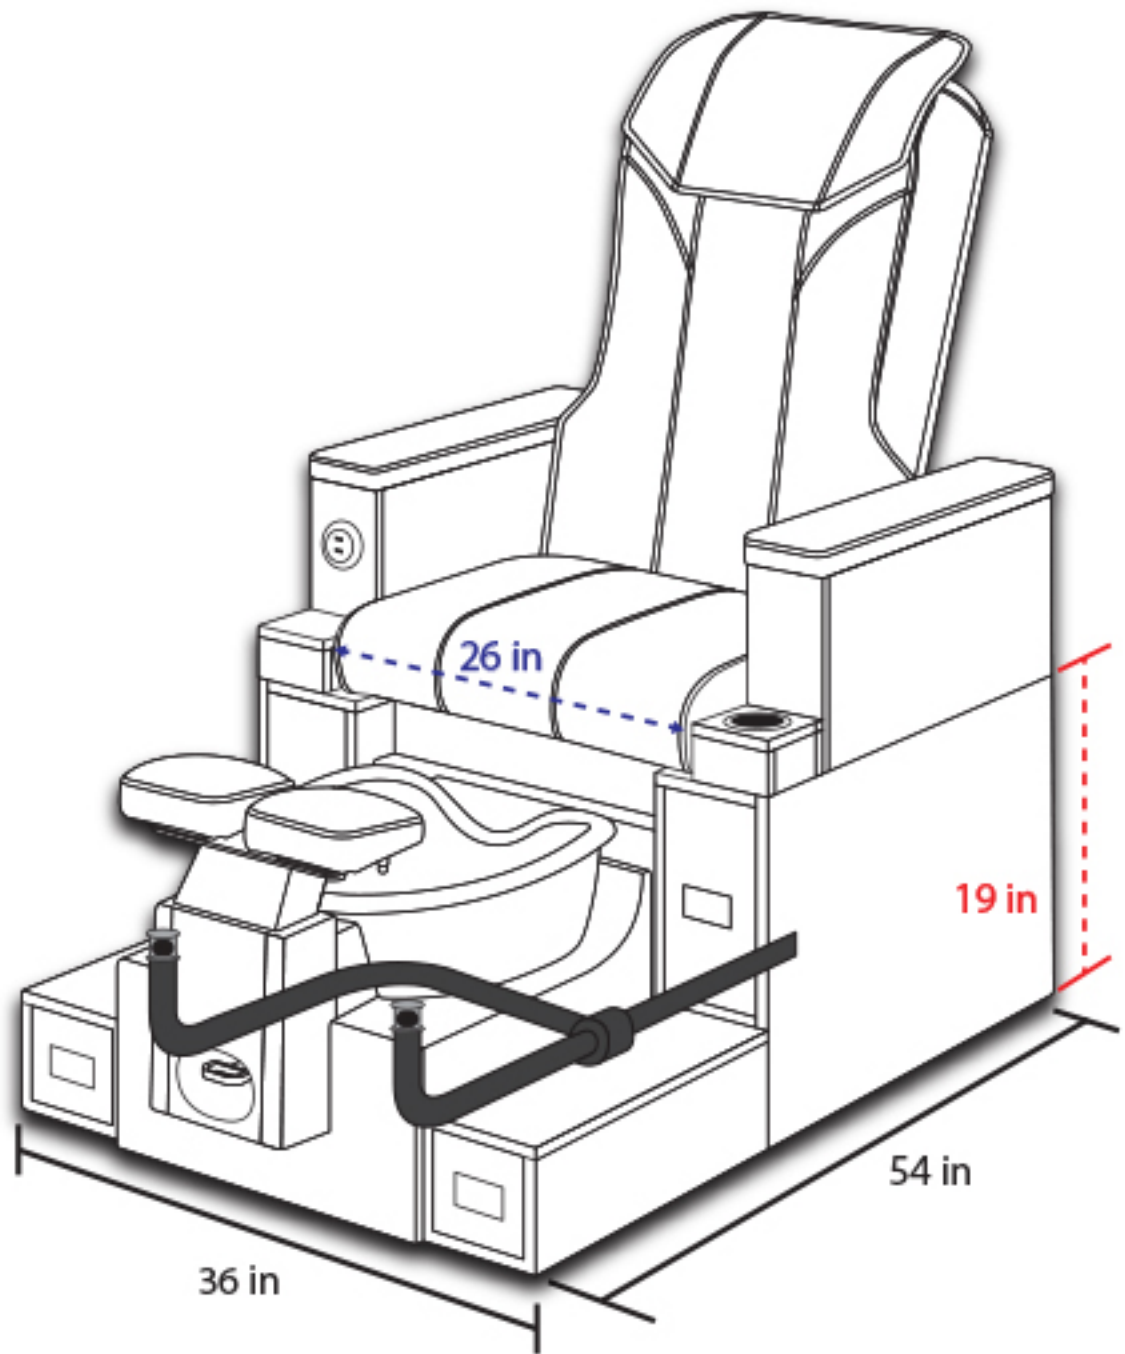

MAJESTIC

CHAIR DIAGRAM

with optional

AIR VENTS

Note: Not all chairs are equipped with Air Vents

BACKVIEW OF BASE

NOTE:

1ST DRAIN SHOULD BE AT 18 INCHES THERE AFTER, DRAINING SPACE SHOULD BE 36 INCHES