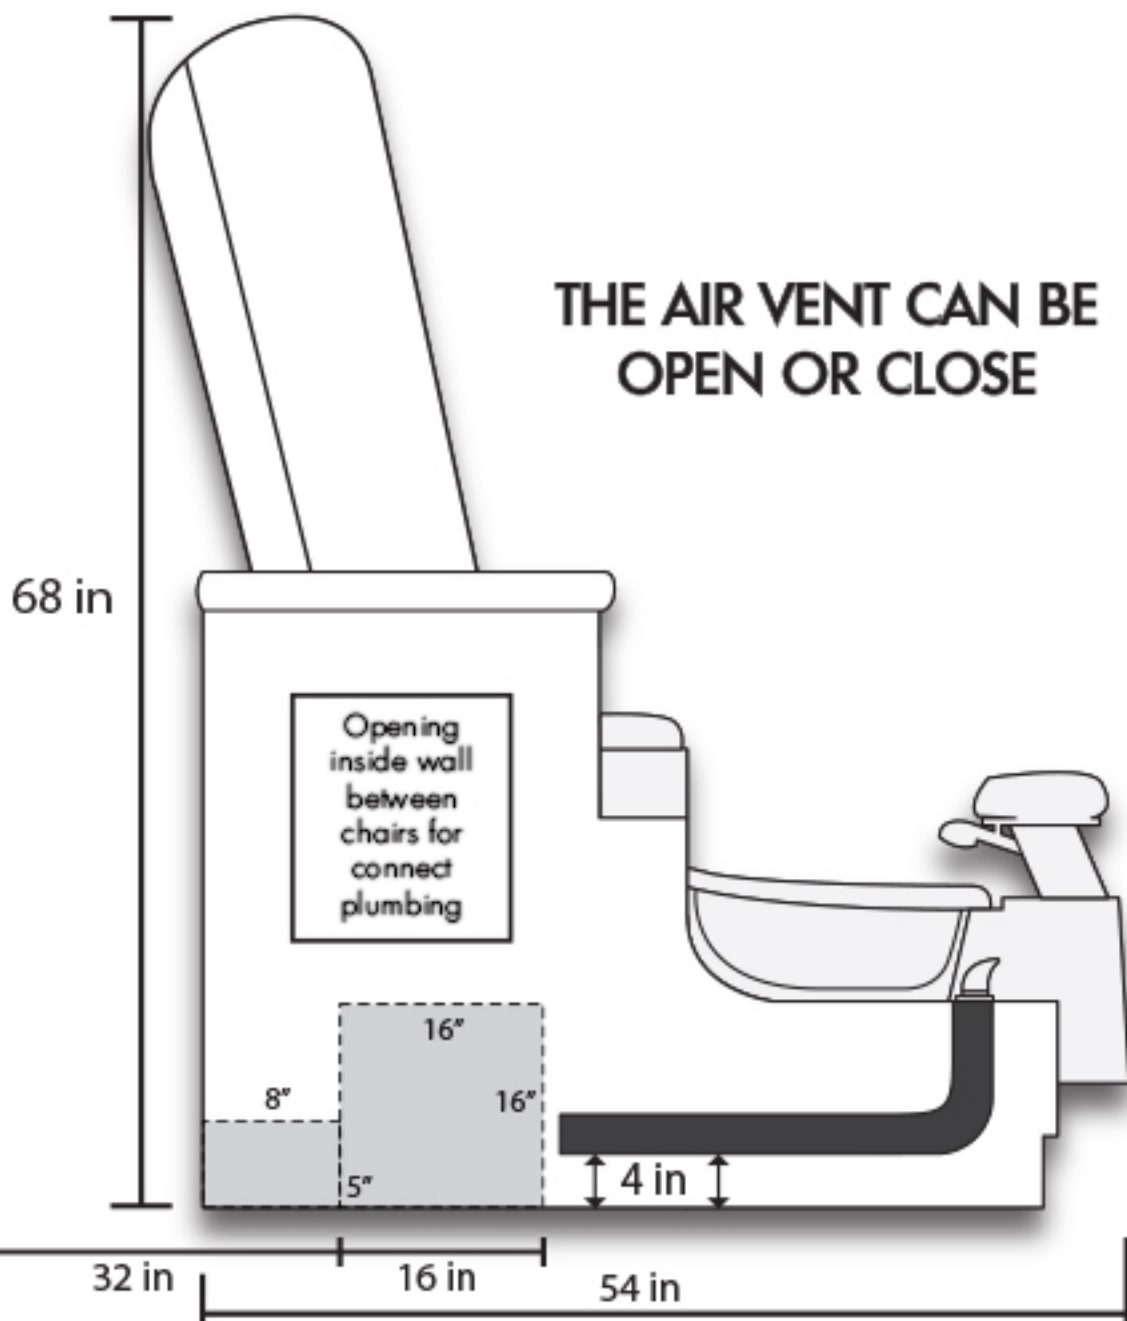

MAJESTIC

CHAIR DIAGRAM

with optional

AIR VENTS

Note: Not all chairs are equipped with Air Vents

BACKVIEW OF BASE

NOTE:

1ST DRAIN SHOULD BE AT 18 INCHES THERE AFTER, DRAINING SPACE SHOULD BE 36 INCHES