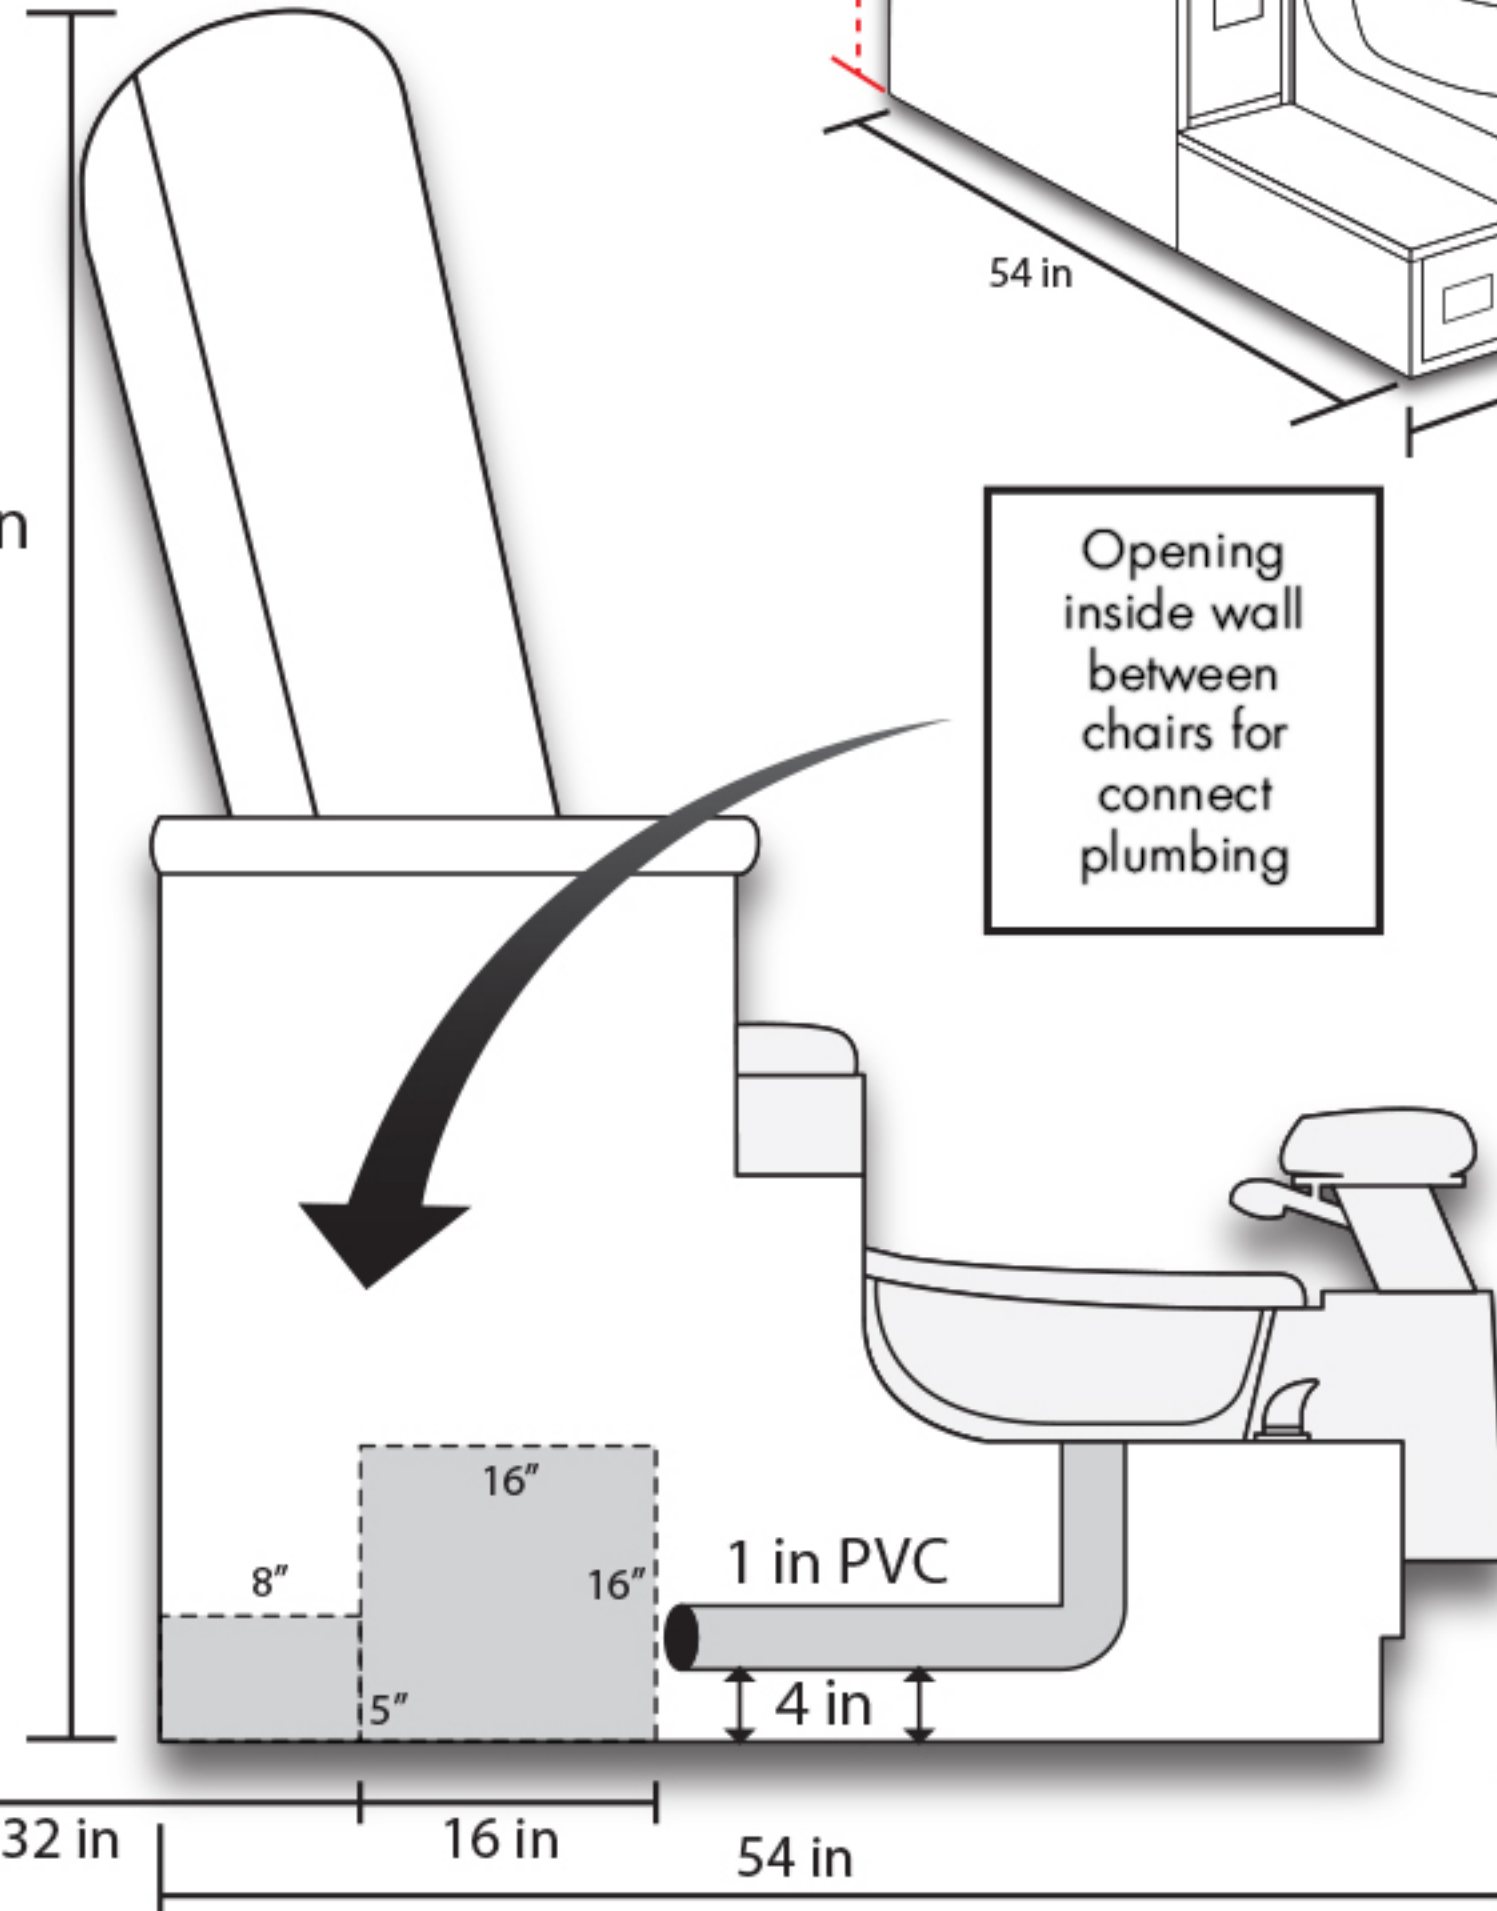

## BACKVIEW OF BASE

### NOTE:

1ST DRAIN SHOULD BE AT 18 INCHES THERE AFTER, DRAINING SPACE SHOULD BE 36 INCHES

# MAJESTIC CHAIR DIAGRAM

68 in

Opening  
inside wall  
between  
chairs for  
connect  
plumbing

WALL

WALL

# GRAVITY DRAIN INSTALLATION

WALL