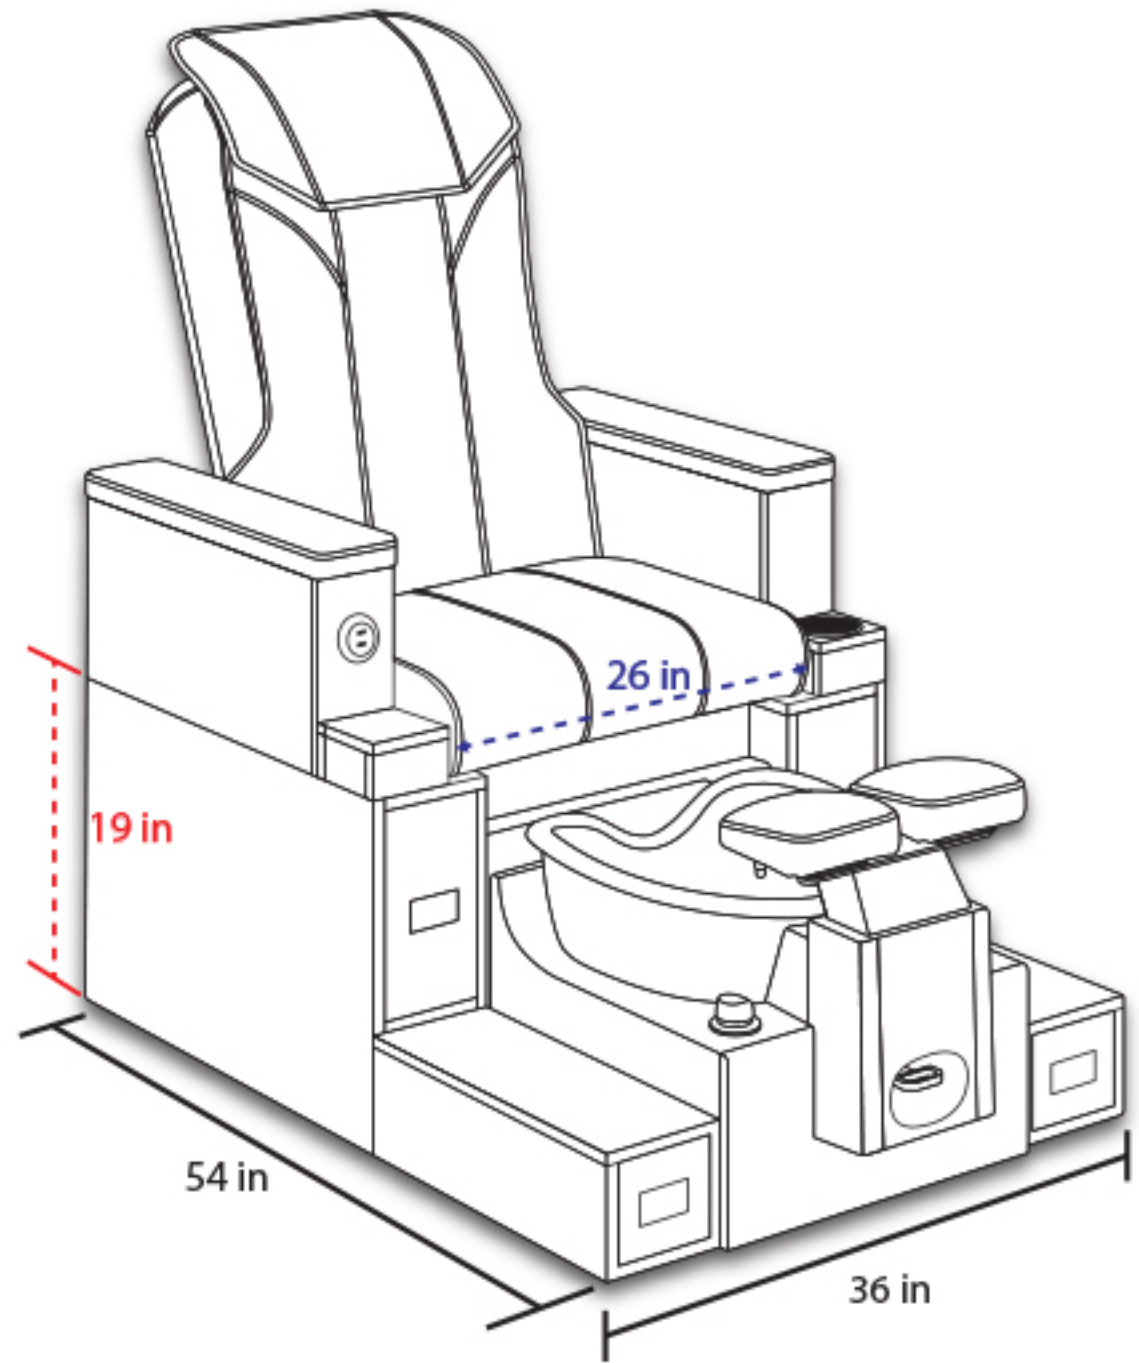

## BACKVIEW OF BASE

### NOTE:

1ST DRAIN SHOULD BE AT 18 INCHES THERE AFTER, DRAINING SPACE SHOULD BE 36 INCHES

# MAJESTIC CHAIR DIAGRAM

68 in

Opening  
inside wall  
between  
chairs for  
connect  
plumbing

WALL

WALL