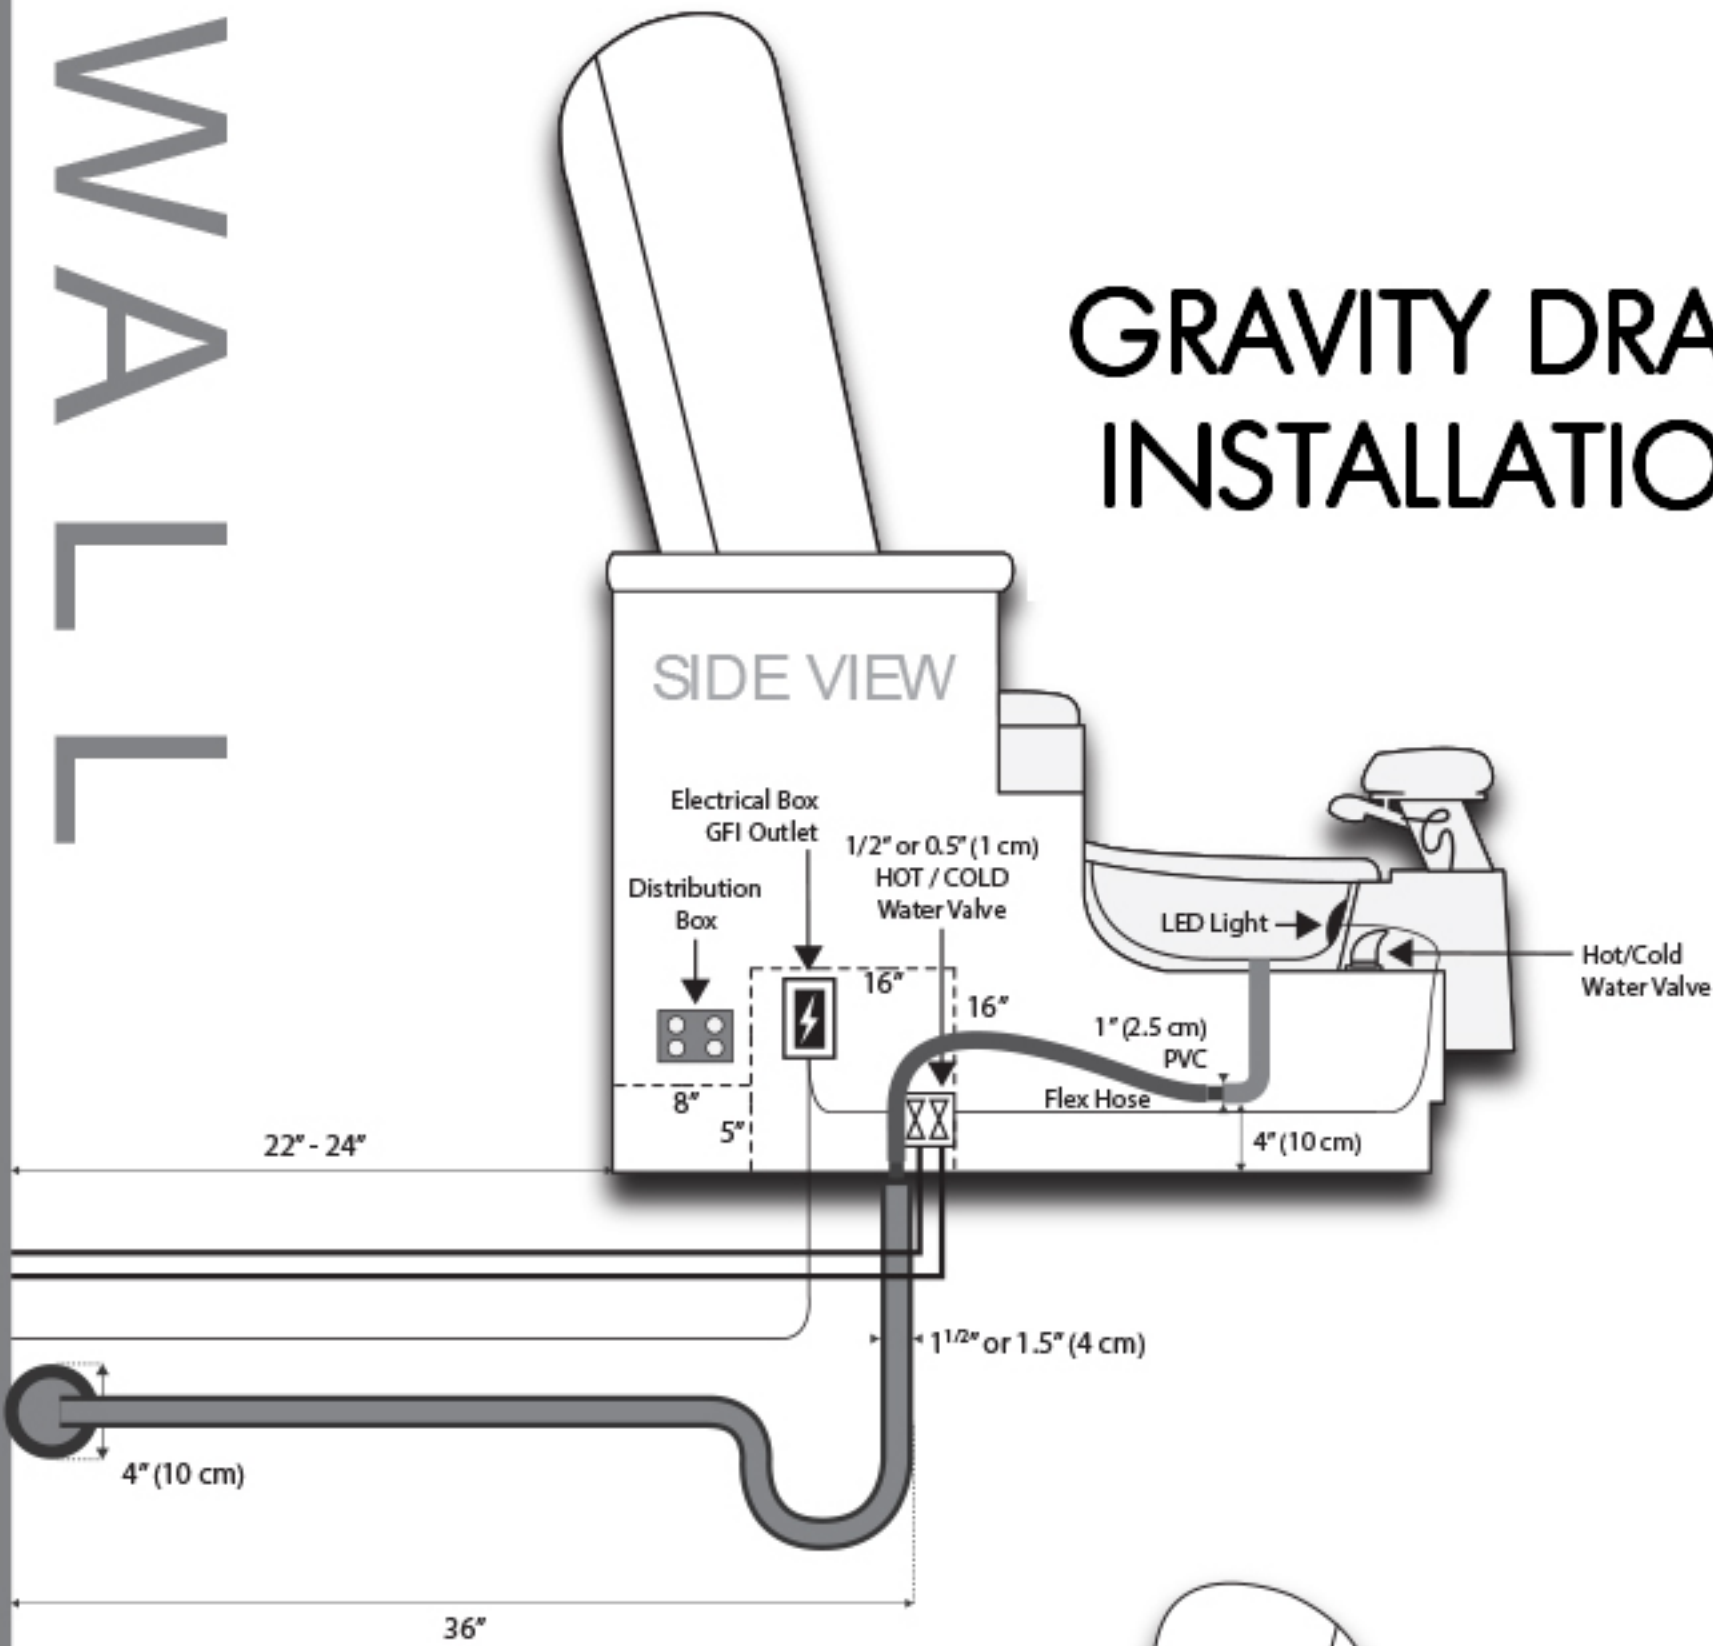

# MAJESTIC CHAIR DIAGRAM

68 in

Opening  
inside wall  
between  
chairs for  
connect  
plumbing

WALL

WALL

# GRAVITY DRAIN INSTALLATION

WALL