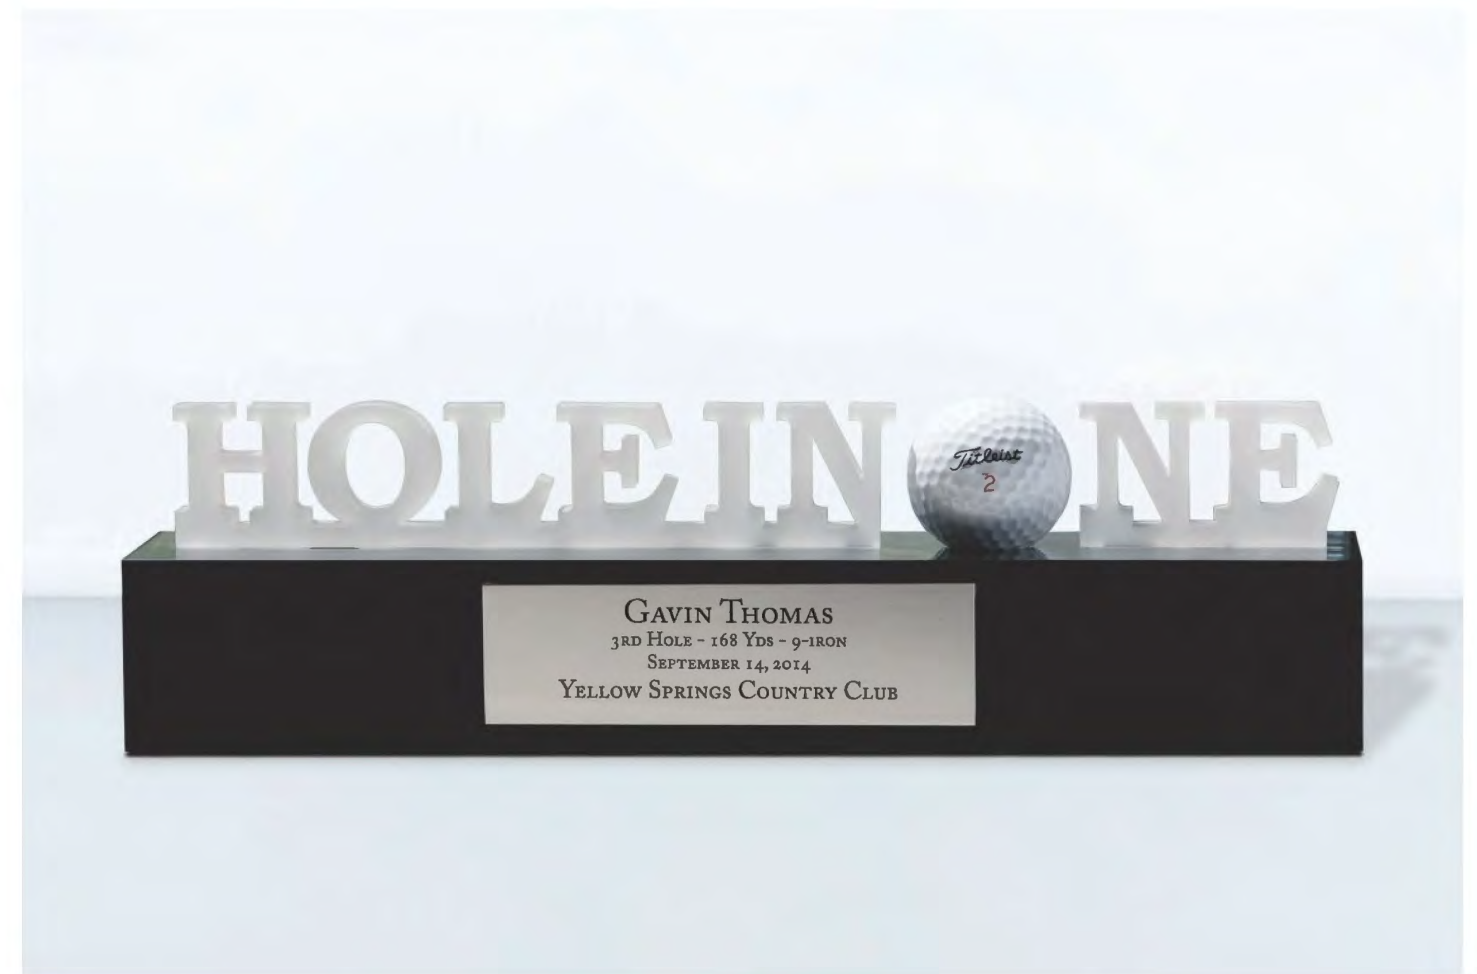

CUSTOM HOLE-IN-ONE

Making a Hole-in-One is the goal of all goals, yet one that seems nearly impossible. When someone does make that one shot wonder, it is time to recognize the accomplishment in a meaningful manner. Creating a special award for the lucky golfer and then adding their name to a clubhouse plaque is the ultimate recognition. If you want to preserve the ball used from a match or tournament, send it in and we will create your one-of-a-kind frame or shadowbox. Let our creative team help you recognize your outstanding golfers in the style you desire.