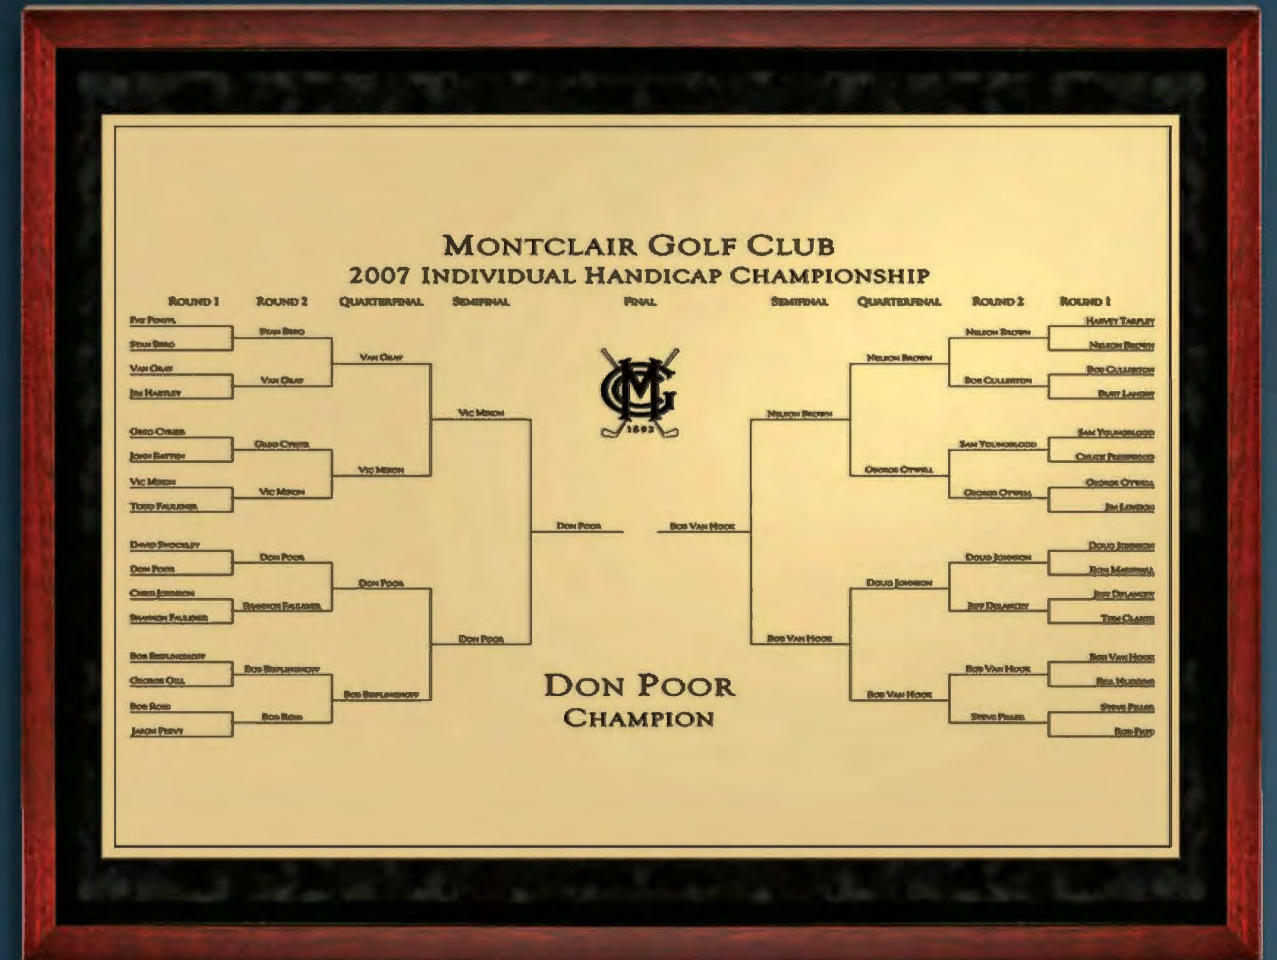

MATCH PLAY AWARD

MP

Multiple Sizes Available

Recognize the champion and the rest of the field on this versatile wall plaque. The Match Play is a framed award with a gold-tone/silver-tone plate or your choice of brass, antique brass, or pewter. Available in four sizes with a wide selection of frame colors. See pages 191 - 192 for material options.

MATCH PLAY II AWARD

MPII

Multiple Sizes Available

Mahogany-finished wood frames a gold-tone/silver-tone plate carrying the winners of your club's latest tournament. You can also select from brass, antique brass, or pewter plates for this desirable award, available in four sizes. See pages 191 - 192 for material options.