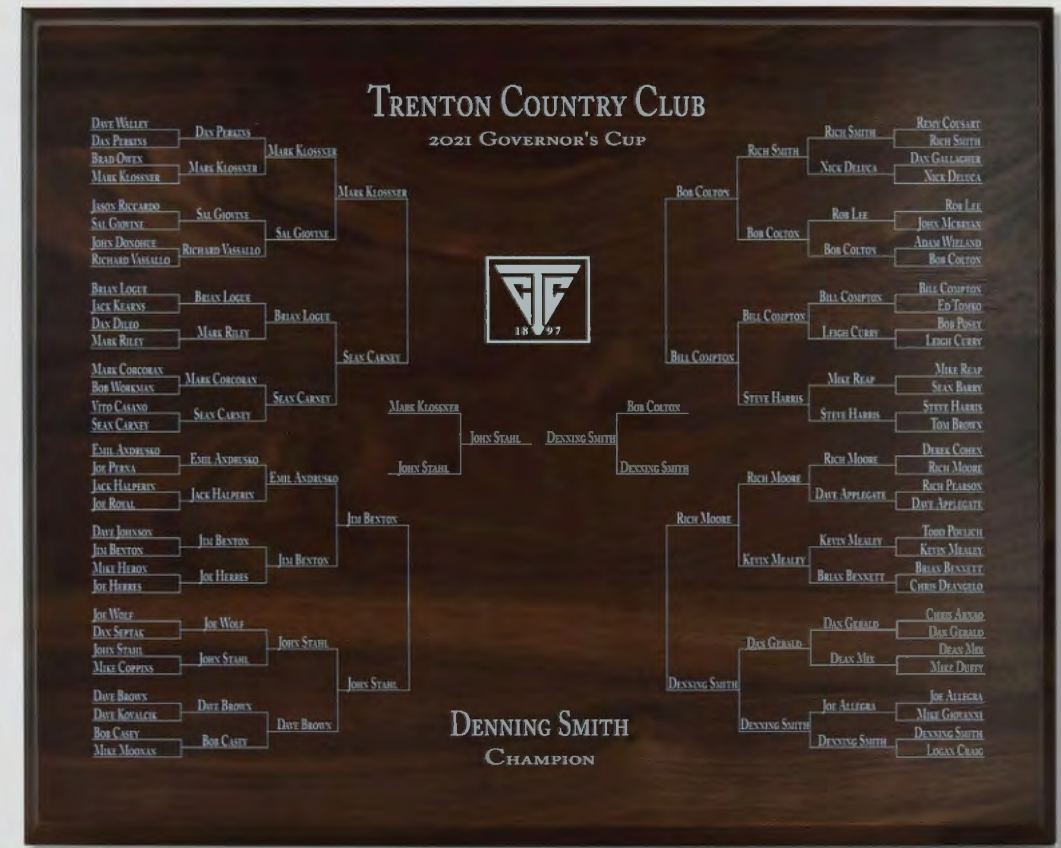

new
OAK BRACKETS

CLP12
15"W X 12"H

A straight-forward and affordable means of capturing that all-important championship. This oak panel allows for extensive laser engraving for all of your important information and names.

new
WALNUT BRACKETS

LP-W
Multiple Sizes Available

Warm walnut wood provides a welcome backdrop for your lasered imprint. The Walnut Brackets will look beautiful on the clubhouse walls, without breaking the budget.