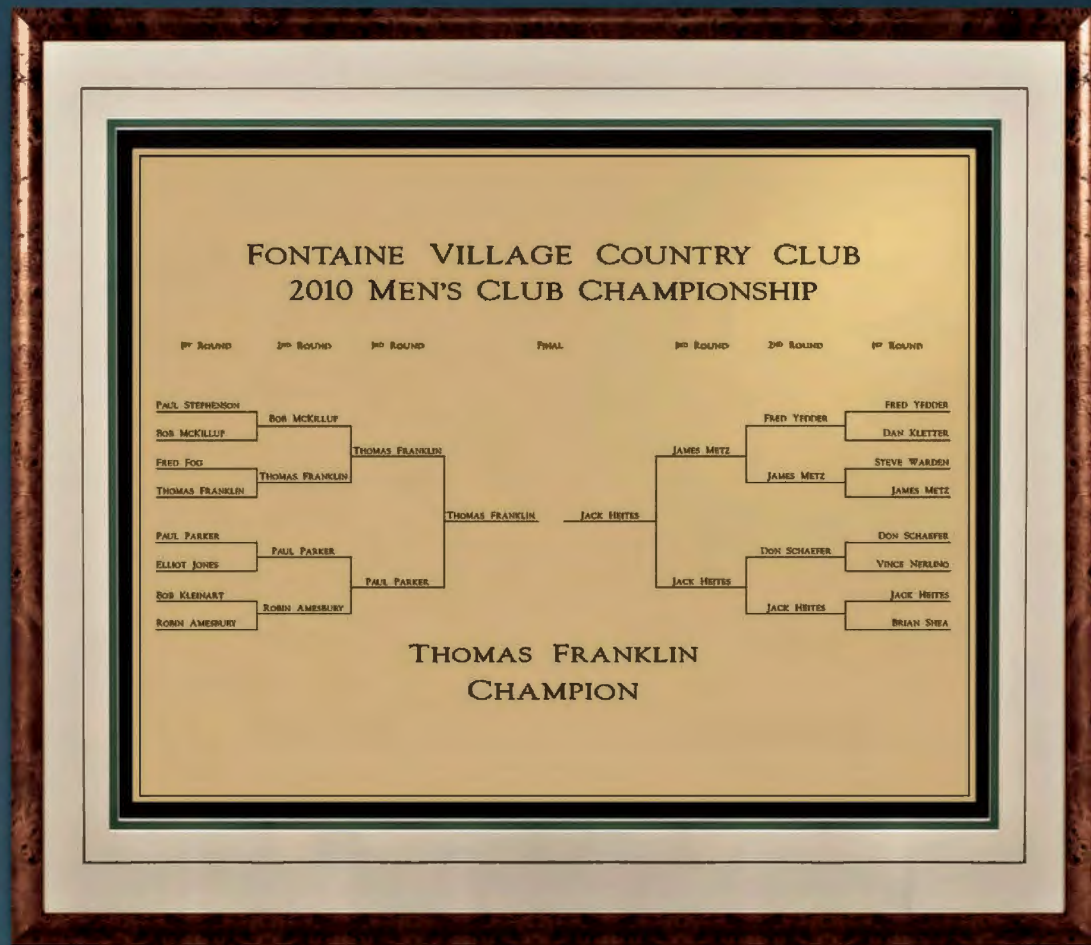

MATCH PLAY AWARD

MP

Multiple Sizes Available

Recognize the champion and the rest of the field on this versatile wall plaque. The Match Play is a framed award with a gold-tone/silver-tone plate or your choice of brass, antique brass, or pewter. Available in four sizes with a wide selection of frame colors. See pages 191 - 192 for material options.

MATCH PLAY II AWARD

MPII

Multiple Sizes Available

Mahogany-finished wood frames a gold-tone/silver-tone plate carrying the winners of your club's latest tournament. You can also select from brass, antique brass, or pewter plates for this desirable award, available in four sizes. See pages 191 - 192 for material options.