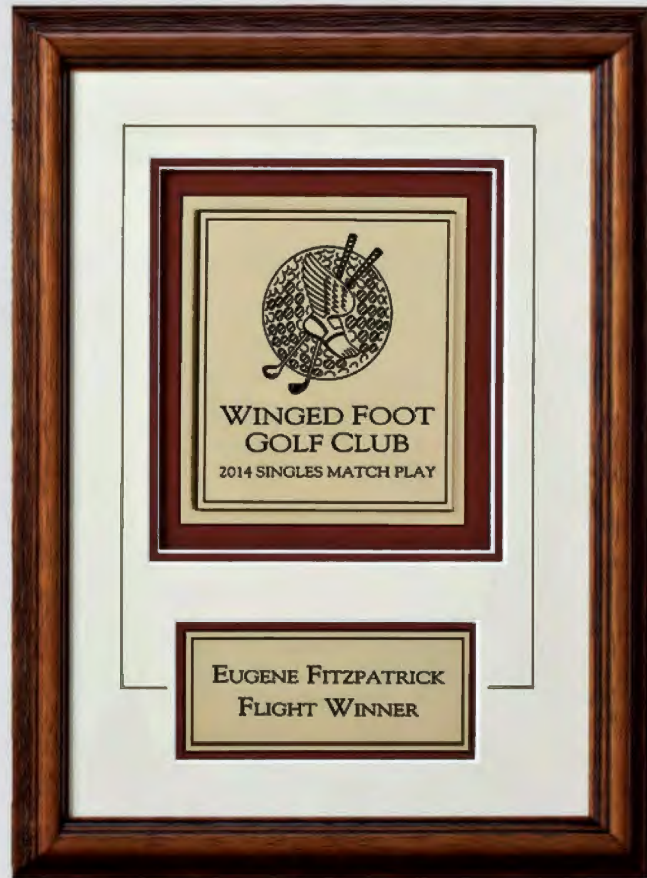

A.

A. LARGE ENGRAVED AWARD

LE

Multiple Sizes Available

This framed award with 2 plates offers a refined, traditional appeal. Customize your award by choosing from 3 matte colors and either a gold-tone/silver-tone plate. The large engraved award is available in 3 sizes. Also available with brass, antique brass, or pewter plates. Reference pages 191 - 192 for materials options.

B. SMALL ENGRAVED AWARD

SE1

Multiple Sizes Available

One large engraved plate showcases your message on this framed award. Available in 3 sizes, you have your choice of matte colors and can select from the gold-tone/silver-tone plate collection. Plates are also available in brass, antique brass, or pewter. Reference pages 191 - 192 for materials options.

C. SHADOWBOX AWARD

NMSB001-3D

Multiple Sizes Available

Our mahogany or black-finished Shadowbox includes your 3D Club Logo and a gold-tone/silver-tone plate, available in vertical format only. Additional plate options include brass, antique brass, or pewter plate.

D. CREATION WITH GAVEL SHADOWBOX

NMSB001- GAVEL

12"W X 15"H

Designed to recognize anyone else who has swung the gavel, this shadowbox is a befitting memorial. Choose from a mahogany or black-finished wood frame, your style of 3D logo, and gold-tone/silver-tone plate to create the look you desire for this vertical-only format. Reference pages 191 - 192 for material options.