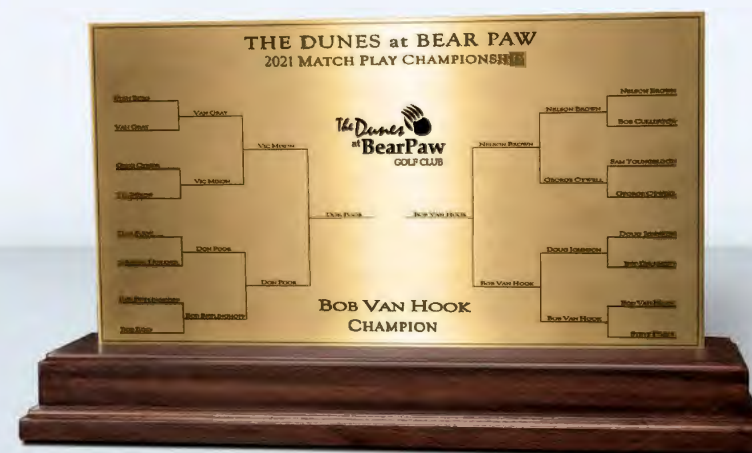

MATCH PLAY VI

MPFR-BR

Multiple Sizes Available

A solid brass upright pairs beautifully with your choice of a mahogany or natural cherry wood base in this classic award, available in four sizes.