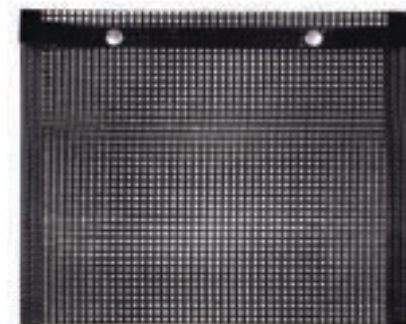

Mesh Grill Bags

Mesh design with sturdy snaps that keep food securely enclosed. Easy to flip and turn and prevents tender food items from breaking apart. Easy to clean, and reusable! Heat safe up to 500°F (260°C). Hand washing recommended. Available in 2 sizes.

- #BQ-MBS Small (10.75" x 8.75")
- #BQ-MBL Large (12" x 9.5")

New!

Mesh Grill Sheet Set of 2

Perforated grid surface allows more direct contact with heat and smoke. Non-stick surface provides easy removal of food and quick clean-up. Heat resistant up to 500°F. Top-rack dishwasher safe. Set of 2 sheets, each sheet measures 15.75" x 11.75".

#BQ-MGS2