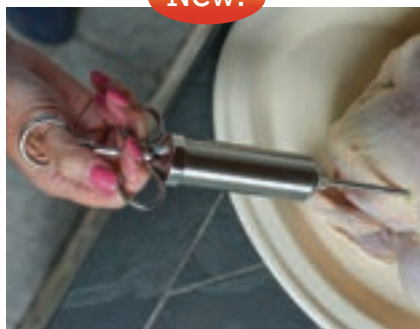

Endurance® Vertical Chicken Roaster

Square tray helps keep poultry stable and collects drippings to prevent flare-ups. 1-cup canister to hold beer, wine, cider, broth, or other liquid of choice. Includes vegetable spikes that attach to side of tray for cooking. Measures 9-1/2" x 7-1/4" x 4" (H). Made from dishwasher safe stainless steel. #BQ-BOK