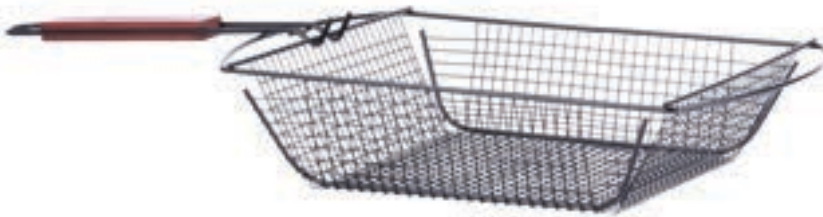

#BQ-MAT2

New!

New!

New!

Non-Stick Grilling Basket

Grill vegetables, shellfish, and other small foods. Generous size: 11" x 14" x 3.5" (H). The easy to remove handle allows you to close the grill lid. Non-stick basket is easy to clean. Handwashing recommended. #BQ-BSKT