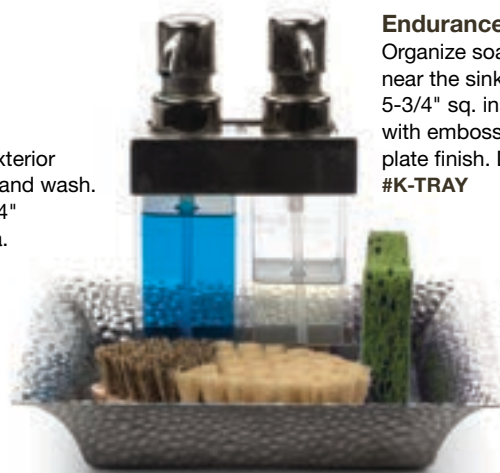

L-MAG

Endurance® Magnets

Stainless steel with a brushed exterior and strong magnetic backing. Hand wash.

#L-MAG Laundry, 5-1/2" x 3-1/4"

#WASH Dishwasher, 2-1/4" dia.

WASH

Endurance® Kitchen Tray

Organize soap and sponges near the sink. 8-1/4" square, 5-3/4" sq. inside. Stainless steel with embossed matte electroplate finish. Dishwasher safe.