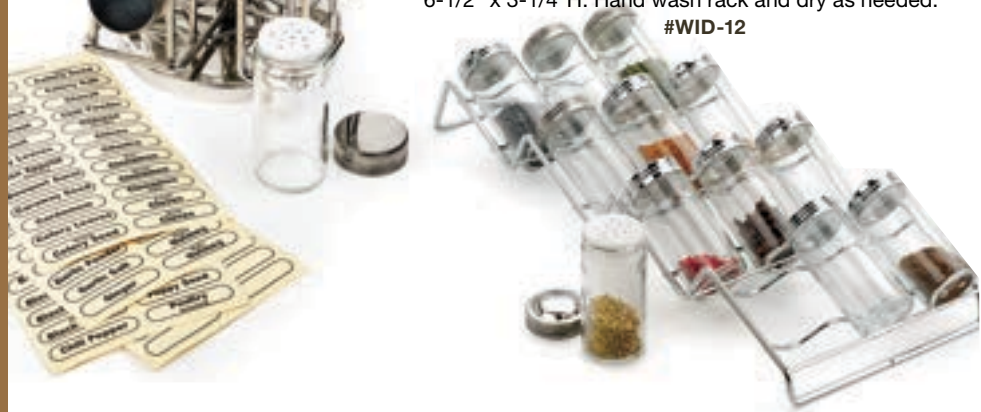

Bamboo Spice Rack

For counter use or hang with included hardware. 12" x 2-3/4" x 10-1/4"H. Jars not included. Hand wash. #BOO-SR