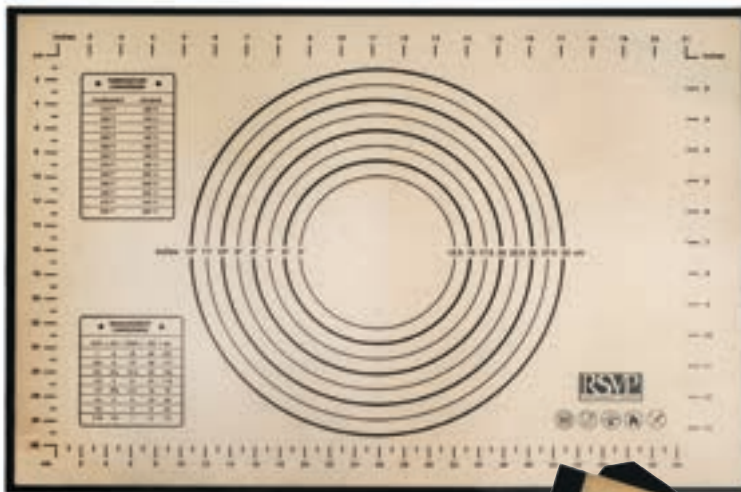

Endurance® 10-Foot Pie Chain
18/8 stainless steel. Dishwasher safe.
#CHAIN-10S

Endurance® Mini Pie Pan
18/8 stainless steel. 6" diameter.
Dishwasher safe. #MPIE-6