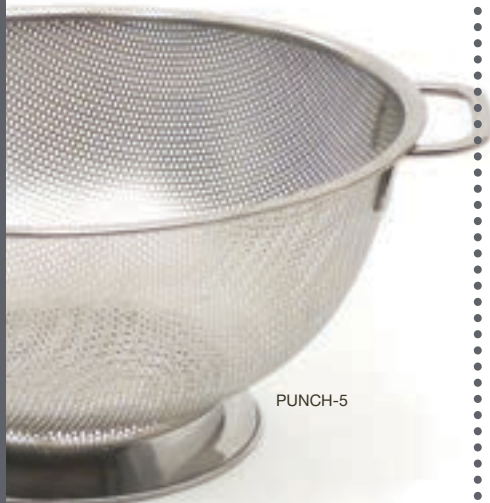

- #AMS-8 ANN MARIE'S BROWNIE SPATULA, PAGE 14
- #BC-4 ENDURANCE® ROUND BISCUIT CUTTER SET, PAGE 10
- #DILL ENDURANCE® SPICE SPOONS, PAGE 9
- #DMC-10/8 ENDURANCE® MEASURING CUPS, PAGE 8
- #DSP-4 ENDURANCE® MEASURING SPOON SET/5, PAGE 9
- #ECO-3 SKRUBBY CLOTHS, PAGE 35
- #ELA/#ESP ELA'S SILICONE SPOONS & SPATULAS, PAGE 12
- #ESS-2 ENDURANCE® SCRUBBIES, PAGE 35
- #FFF-10 ENDURANCE® FANTASTIC FOOD FORK, PAGE 11
- #FFT ENDURANCE® FRUIT FLY TRAP, PAGE 24
- #ICE-18 ENDURANCE® ICE CUBE TRAY, PAGE 56
- #MOR-2 WHITE MARBLE MORTAR & PESTLE, PAGE 31
- #PUNCH-5 ENDURANCE® 5 QT. COLANDER, PAGE 6
- #S-FUN ENDURANCE® SPICE FUNNEL, PAGE 29
- #SINK-4 ENDURANCE® 4" SINK STRAINER, PAGE 36
- #SIP-4 ENDURANCE® DRINK STRAW SET/4, PAGE 54
- #SIP-BR DRINK STRAW BRUSH SET/2, PAGE 54
- #SKRB NONSTICK SCRUBBER, PAGE 35
- #SNIP HERB SCISSORS, PAGE 23
- #SPUD POTATO RICER, PAGE 18
- #STRIPR ENDURANCE® HERB STRIPPER, PAGE 29
- #STRING COTTON BUTCHER'S STRING, PAGE 19
- #TEAR-BK BLACK ONION GOGGLES, PAGE 23
- #WMCS WHITE MARBLE CHEESE SLICER, PAGE 32

MORE BEST SELLERS ARE NOTED THROUGHOUT WITH AN ORANGE STAR.

PUNCH-5

best sellers