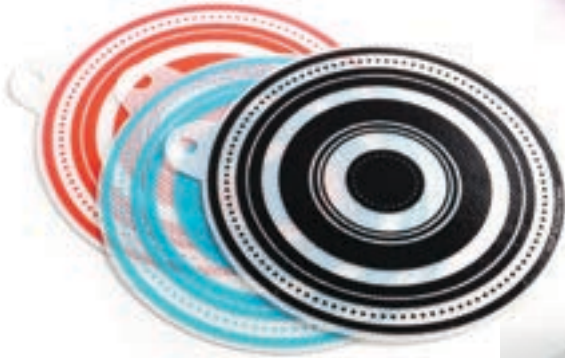

Silicone Jar Opener

Get a good grip on jar lids for easy opening with this thin, flexible opener. Also great to use on the countertop to keep mixing bowls from sliding around. 6-1/2" dia.

- #SJO-BK Black
- #SJO-R Red
- #SJO-TQ Turquoise