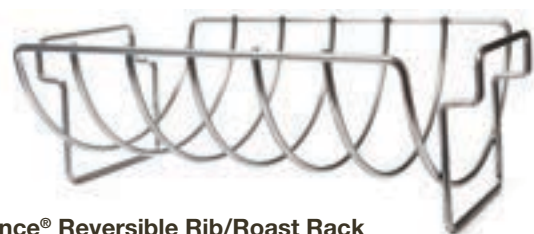

#BQ-MAT2

New!

New!

New!

Non-Stick Grilling Basket

Grill vegetables, shellfish, and other small foods. Generous size: 11" x 14" x 3.5" (H). The easy to remove handle allows you to close the grill lid. Non-stick basket is easy to clean. Handwashing recommended. #BQ-BSKT