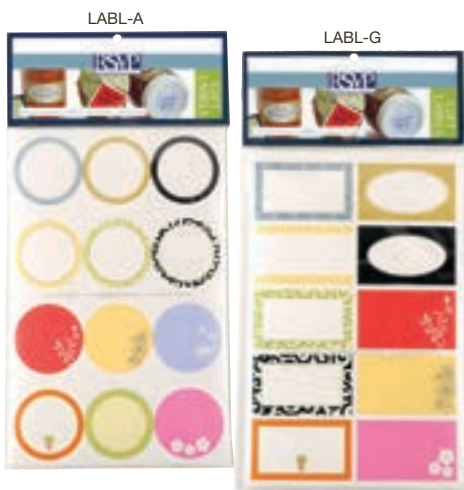

Gift Labels

For jam and jelly jars, canning jars, bottles, cookie tins, or wrapped gifts.

#LABL-A Round & Square Set/48 (2 each).
1-5/8" dia., 1-1/2" sq.

#LABL-G Rectangular Set/50
2-3/8" x 1-3/8"