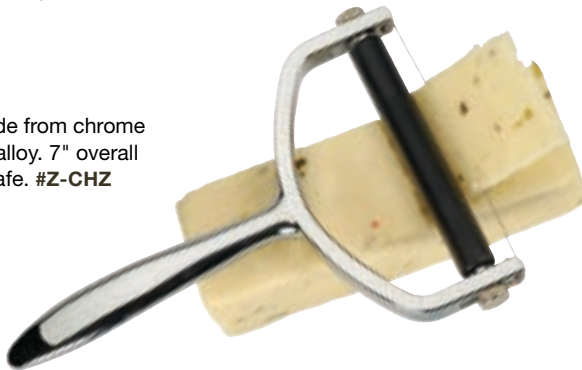

Endurance® Cheese Knives

Set of 5 stainless steel knives with polished blades and satin finish handles. 6-1/4" long. Dishwasher safe. #NIVE-5

Endurance® Cheese Knife

Designed with a hole pattern in the blade to help prevent the cheese from sticking. 9-1/2" overall length. 18/8 stainless steel. Dishwasher safe. #CKN-9

Cheese Slicer

Hand-held slicer made from chrome plated die-cast zinc alloy. 7" overall length. Dishwasher safe. #Z-CHZ

Endurance® Cheese Grater Set

Set of 2 hand-held graters with non-skid edge. 2-1/4" x 4-1/2" grating surfaces. 10" overall length. 18/8 stainless steel. Dishwasher safe. #HG-2