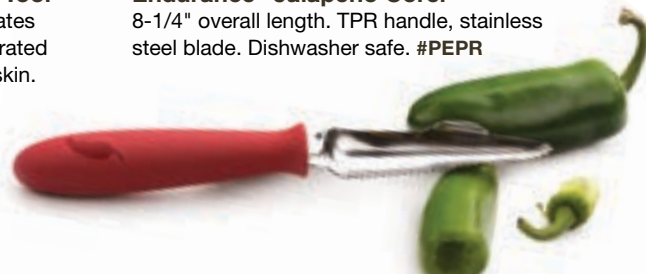

Endurance® Avocado & Kiwi Tool
10" overall length. One end separates avocado from its shell and the serrated spoon removes kiwi fruit from its skin. Dishwasher safe. #AVO-K