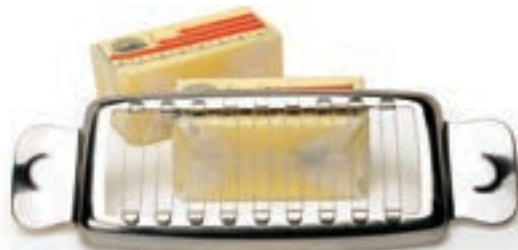

#BC-4 Round, Plain, 1-1/2" to 2-7/8" dia.

#BSQ-4 Square, Plain, 1-1/2" to 2-3/4" sq.

#HBC-4 Heart Shape, 3" x 3-1/4"; 2-1/2" x 2-3/4"; 2" x 2-1/4"; 1-1/2" x 1-3/4"

#RBC-4 Round, Rippled, 1-3/8" to 2-3/4" dia.

Endurance® Butter Slicer

8" overall length. 18/8 stainless steel. Dishwasher safe. #SLICE

Endurance® Antique Egg Beater

18/8 stainless steel. Acrylic handle and knob. 12-1/4" overall. Hand washing recommended. #BEATR-RD