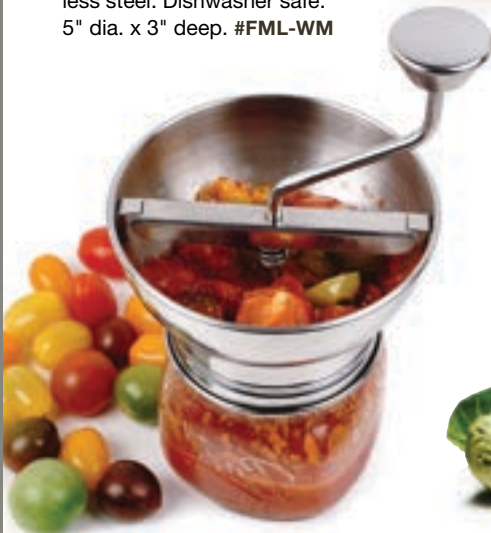

Endurance® Mini Food Mill

This mini food mill with medium disk fits directly on wide mouth jars. Great for baby food, sauces, even dried herbs! 18/8 stainless steel. Dishwasher safe. 5" dia. x 3" deep. #FML-WM