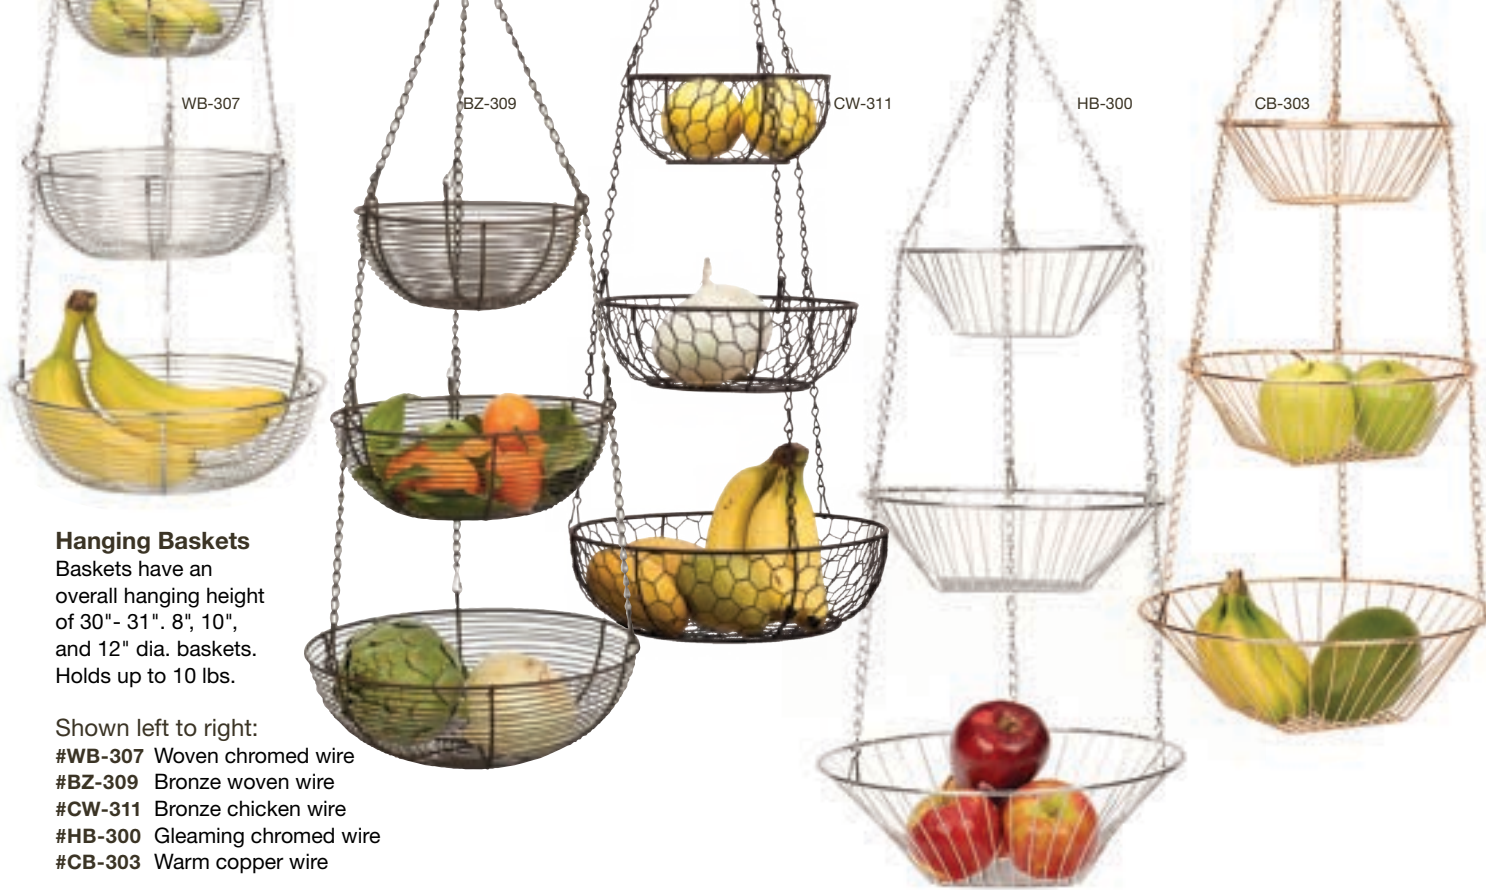

Hanging Baskets

Baskets have an overall hanging height of 30" - 31". 8", 10", and 12" dia. baskets. Holds up to 10 lbs.

Shown left to right:

- #WB-307 Woven chromed wire
- #BZ-309 Bronze woven wire
- #CW-311 Bronze chicken wire
- #HB-300 Gleaming chromed wire
- #CB-303 Warm copper wire

Reusable Spice and Pantry Labels

These thin, reusable labels are 100% customizable and reusable! The label clings to a variety of surfaces including glass, plastic, ceramic, and stainless steel and peels off with no residue. Wipe clean with a damp cloth to reuse. Set includes a white chalk marker.

#RE-SL Spice Labels, Set/30 - 15 different shapes. Label size: 2-1/2" x 1-1/2".

#RE-PL Pantry Labels, Set/24 - 8 different shapes. Label size: 3-1/2" x 2".