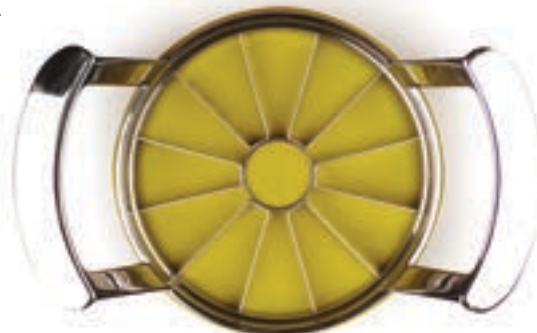

Jumbo Apple Slicer/Corer

For apples up to 4-1/4" dia. Includes plastic, snap-on cover. Chrome plated die-cast zinc alloy frame, stainless steel blades. Dishwasher safe. #Z-GALA