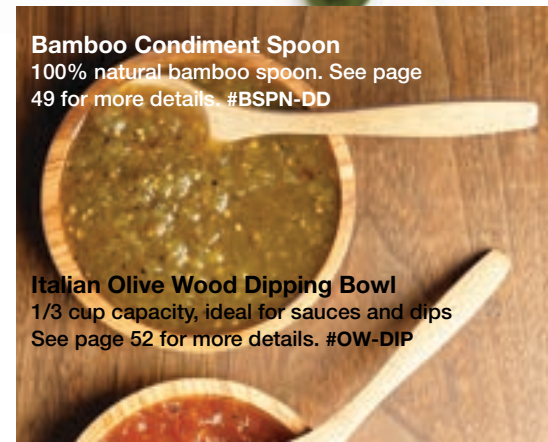

Endurance® Jalapeño Corer
8-1/4" overall length. TPR handle, stainless steel blade. Dishwasher safe. #PEPR

Endurance® Avocado & Kiwi Tool
10" overall length. One end separates avocado from its shell and the serrated spoon removes kiwi fruit from its skin. Dishwasher safe. #AVO-K

Bamboo Condiment Spoon
100% natural bamboo spoon. See page 49 for more details. #BSPN-DD

Italian Olive Wood Dipping Bowl
1/3 cup capacity, ideal for sauces and dips. See page 52 for more details. #OW-DIP