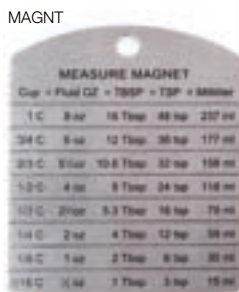

Removable Silicone Labels
Removable labels cling most smooth surfaces. BPA-free silicone. Wipe clean.

From left to right, top to bottom:

Cold Storage Label
4" x 5½"

SL-COLD

Conversion Label
4" x 5½"

SL-CONV

Cooking Temperature Label
4" x 5½"

SL-TEMP

Insta Cook Label
4¾" x 4¾" Heat-safe.

SL-INSTA