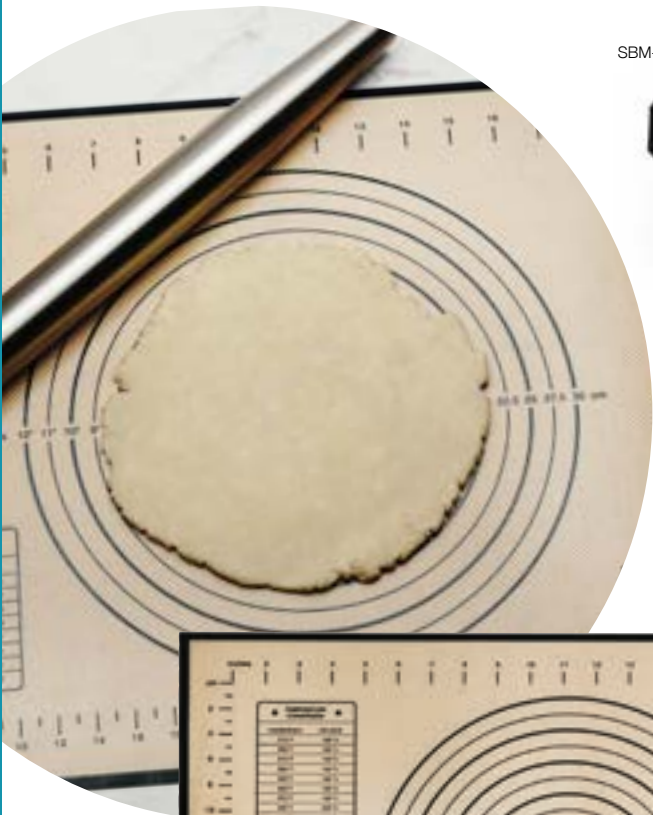

PMT

SBM-2

Silicone Baking Mat - Set of 2

Fits half sheet baking pans. 16½" x 11½". BPA-free silicone. Dishwasher safe.

SBM-2

Silicone Pastry Mat

Non-stick and non-slip. Features measurement markings and temperature and size conversions. BPA-free silicone. 23¾" x 15¾". Dishwasher safe.

PMT

White Marble Rolling Pin

Natural white marble, hardwood handles and stand. 10" roller, 18" overall length. Hand wash.

RPW-10

Gray Marble Rolling Pin

Polished gray marble with cast aluminum handles. 10" roller, 17½" overall length. Hand wash.

GRY-10

Endurance® French Rolling Pin

Tapered French pin design. 18" overall length. 18/8 stainless steel. Dishwasher safe.

ROLL-18