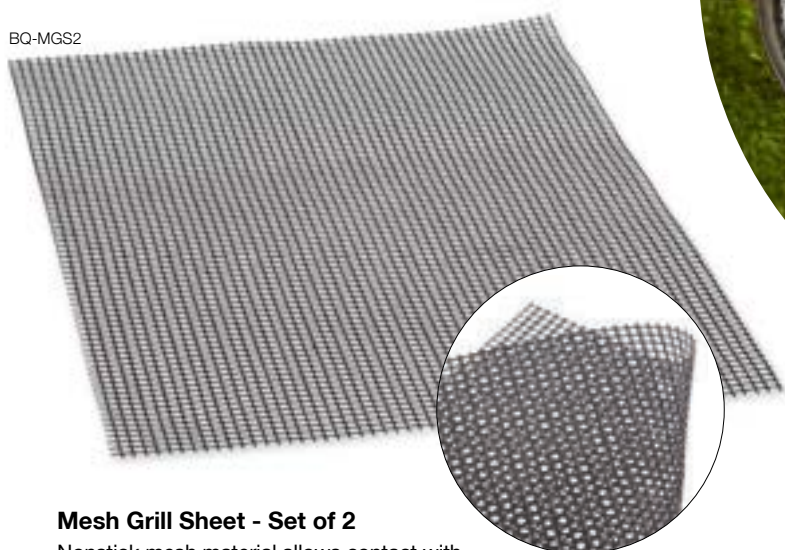

BQ-MGS2

Mesh Grill Sheet - Set of 2

Nonstick mesh material allows contact with heat and smoke. Heat safe to 500° F / 260° C. Set of 2, each 15¾" x 11¾". BPA-free PTFE fabric. Top-rack dishwasher safe.

BQ-MGS2