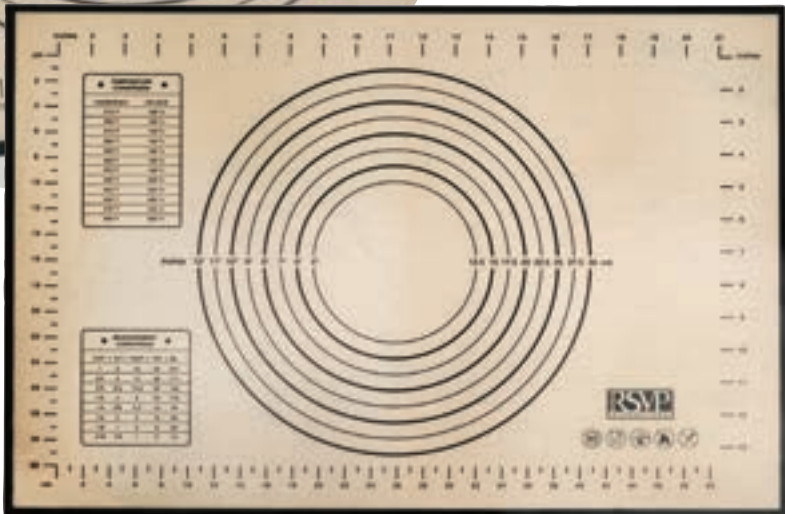

Silicone Baking Mat - Set of 2

Fits half sheet baking pans. 16½" x 11½". BPA-free silicone. Dishwasher safe.

SBM-2

Silicone Pastry Mat

Non-stick and non-slip. Features measurement markings and temperature and size conversions. BPA-free silicone. 23¾" x 15¾". Dishwasher safe.

PMT

White Marble Rolling Pin

Natural white marble, hardwood handles and stand. 10" roller, 18" overall length. Hand wash.

RPW-10

Gray Marble Rolling Pin

Polished gray marble with cast aluminum handles. 10" roller, 17½" overall length. Hand wash.

GRY-10

Endurance® French Rolling Pin

Tapered French pin design. 18" overall length. 18/8 stainless steel. Dishwasher safe.

ROLL-18