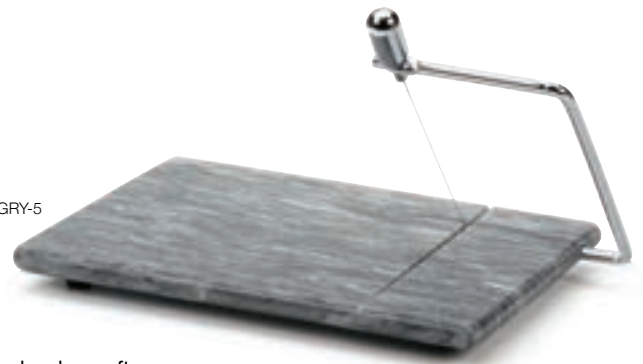

Cheese Slicer

Adjustable roller controls thickness of slice. 7" overall length with 3 3/4" wide wire. Chrome-plated die-cast zinc alloy with stainless wire. Dishwasher safe.

Z-CHZ

GRY-5