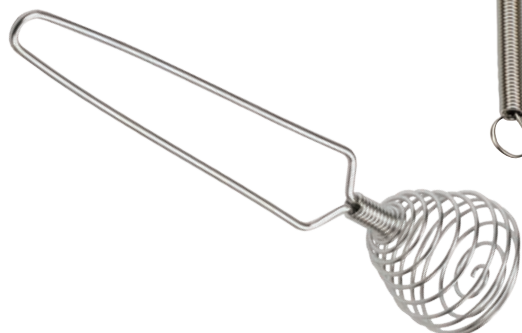

NEW!

FLT-WSK
& BALL-WSK

Endurance® Mini Whisks

Ideal for dressings and sauces. Great for tackling smaller jobs. 18/8 stainless steel. Dishwasher safe.

Mini Whisk - Set of 2

Set of 2, 5" and 7" long

MWISK-2

9" Mini Whisk

9" long

MWISK-9

Endurance® Spring Whisk

Springy, bouncy 18/8 stainless steel coils. Great for breaking up lumps. Dishwasher safe.

SWK-9

SWK-9

MWISK-9

MWISK-2

NEW!

MWSK-DD

NEW! Mini Silicone Whisk CDU

7" long. Heat safe to 400°F / 205°C. BPA-free silicone and stainless steel. 20 pc. assorted-color CDU. Dishwasher safe.

MWSK-DD