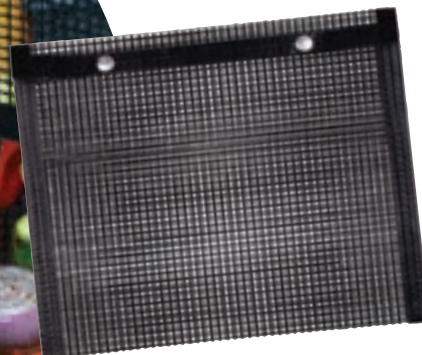

Mesh Grill Bags

Ideal for veggies and shellfish. Nonstick mesh material allows contact with heat and smoke while sturdy snaps keep food securely contained. Heat safe to 500° F/ 260° C. BPA-free PTFE fabric. Hand wash.

Large: 12" x 9½"

Small: 10¾" x 8¾"