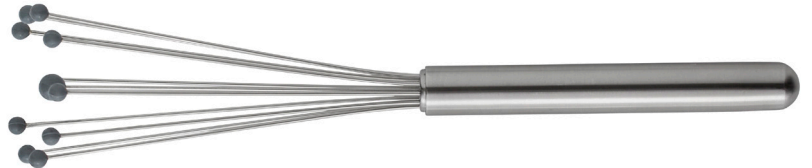

### NEW! Endurance® Silicone Flat Whisk

Ideal for pan sauces and gravies. Gray BPA-free silicone coated wires. 9¾" overall.

FLT-WSK 

BALL-WSK