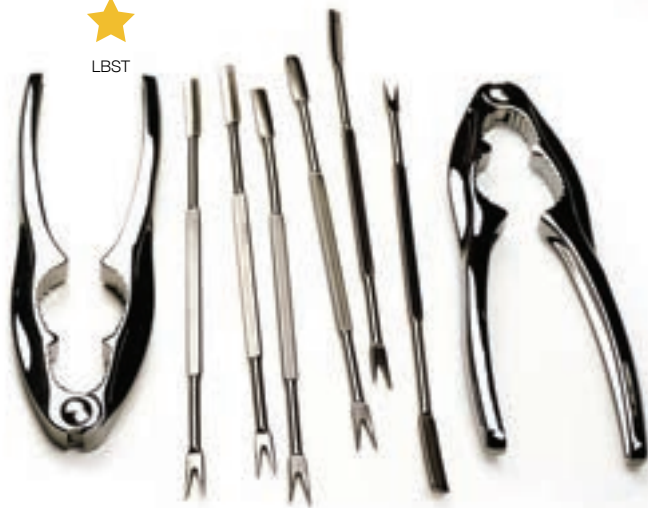

Endurance® Oyster Knife

Strong 18/8 stainless steel blade. Santoprene™ handle with hand guard. 8½" overall. Dishwasher safe.

OYST-KN

Endurance® Seafood Set

8-piece set includes two heavy-duty chrome-plated crackers and six 18/8 stainless steel picks. Top rack dishwasher safe.

LBST