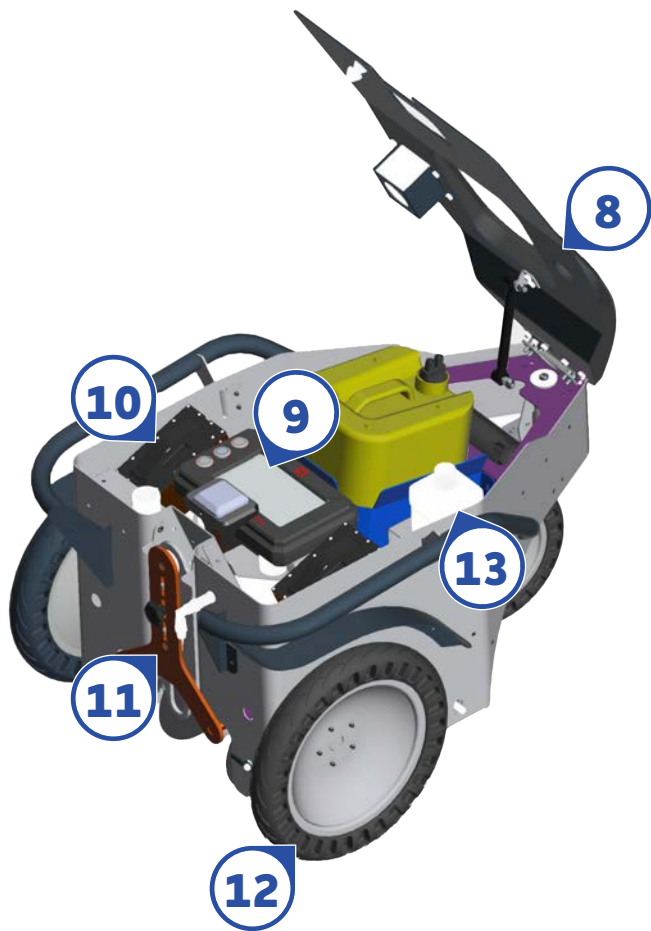

PUSHING BOUNDARIES
REDEFINING EFFICIENCY
PRECISION WITH EVERY LINE

FLEET ROBOT!

INTRODUCING FLEET ROBOT!

Introducing the latest in sports field management: Fleet's ground breaking line marking robot, poised to revolutionize the way sports fields are marked and managed. This cutting-edge robot represents a shift in sports field maintenance. Engineered with state-of-the-art technology and precision algorithms, this robot offers unparalleled accuracy and efficiency, ensuring that every line on the field is marked with ease. From football pitches to rugby fields and everything in between, this robot sets a new standard for quality and performance.

With our commitment to precision and productivity, we're not just marking lines; we're enhancing the sporting experience for groundskeepers, athletes and fans worldwide.

- 1** Handles to make transporting your RoboLine easier
- 2** Carries RFU Jerry cans with a capacity of 10L or 12.5L
- 3** Solid Rotating Wheel
- 4** GPS Antenna
- 5** Emergency stop button
- 6** Easy line width adjustment
- 7** Ultra sonic sensor protection
- 8** Easy access to the machine
- 9** Storage and home for SPIKE
- 10** Removable batteries
- 11** Simplistic nozzle maintenance
- 12** Non Puncture Wheels
- 13** Onboard water flushing system

FEATURES

All Templates Included

10L or 12.5L Capacity

32kg Weight

Under 3cm Accuracy

Three Speed Options

One Person Lift

NZ Made and Supported

Low Paint Sensor Warning

Cloud Dashboard

SPIKE

Unleash the power of precision and efficiency as you effortlessly navigate through the complexities of field layout with our state-of-the-art 4G-connected RTK network integration system.