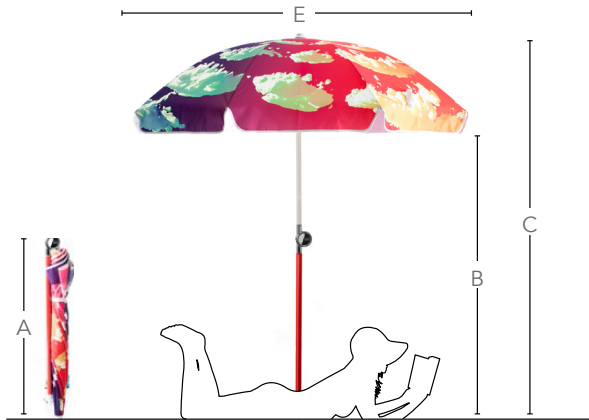

Umbrella Specifications

Sun Umbrella

Go Large

	 Beach Umbrella	 Octagonal 1.9	 Square 2.0m	 Octagonal 2.8m
When Open				
Overall Canopy Size (E)	1900mm / 75in	1900mm / 75in	2000mm / 78.7in	2800mm / 110in
Height (C)	2100mm / 83in	2600mm / 102in	2600mm / 102in	2600mm / 102in
Canopy edge height (B)	1600mm / 63in	2050mm / 81in	2050mm / 80.7in	2050mm / 80.7in
When Closed				
Height (C)	2100mm / 83in	2600mm / 102in	2600mm / 102in	2600mm / 102in
Canopy clearance (D)	1050mm / 41.5in	1000mm / 39in	1000mm / 39in	1000mm / 39in
Folded in carry case (A)	1130mm / 44.5in	n/a	n/a	n/a
Weight (Umbrella unboxed)	Premium Pattern: 4kg / 8.8lbs Luxury Stripe: 4.5kg / 10lbs	9kg / 19.8lbs	9.5kg / 21lbs	11kg / 24lbs
Packaging Dimensions				
Box dimensions - 1 unit	1200 x 150 x 150mm 36 x 6 x 6in	1670 x 230 x 230mm 66 x 9 x 9in	1670 x 230 x 230 66 x 9 x 9in	1670 x 230 x 230 66 x 9 x 9in
Pole Diameter	32mm / 1.2in	40mm / 1.5in	40mm / 1.5in	40mm / 1.5in