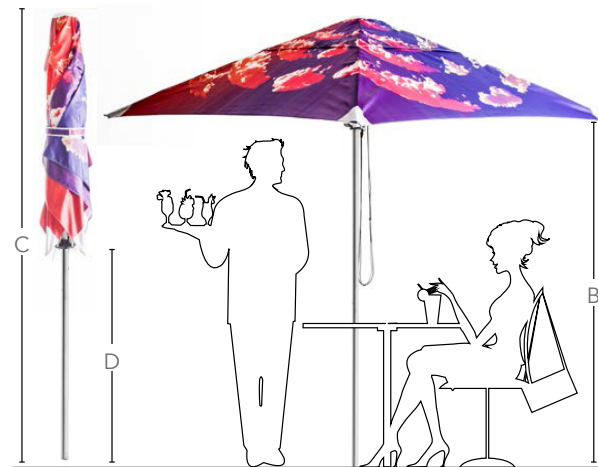

Umbrella Specifications

Sun Umbrella

Go Large

	 Beach Umbrella	 Octagonal 1.9	 Square 2.0m	 Octagonal 2.8m
When Open				
Overall Canopy Size (E)	1900mm / 75in	1900mm / 75in	2000mm / 78.7in	2800mm / 110in
Height (C)	2100mm / 83in	2600mm / 102in	2600mm / 102in	2600mm / 102in
Canopy edge height (B)	1600mm / 63in	2050mm / 81in	2050mm / 80.7in	2050mm / 80.7in
When Closed				
Height (C)	2100mm / 83in	2600mm / 102in	2600mm / 102in	2600mm / 102in
Canopy clearance (D)	1050mm / 41.5in	1000mm / 39in	1000mm / 39in	1000mm / 39in
Folded in carry case (A)	1130mm / 44.5in	n/a	n/a	n/a
Weight (Umbrella unboxed)	Premium Pattern: 4kg / 8.8lbs Luxury Stripe: 4.5kg / 10lbs	9kg / 19.8lbs	9.5kg / 21lbs	11kg / 24lbs
Packaging Dimensions				
Box dimensions - 1 unit	1200 x 150 x 150mm 36 x 6 x 6in	1670 x 230 x 230mm 66 x 9 x 9in	1670 x 230 x 230 66 x 9 x 9in	1670 x 230 x 230 66 x 9 x 9in
Pole Diameter	32mm / 1.2in	40mm / 1.5in	40mm / 1.5in	40mm / 1.5in