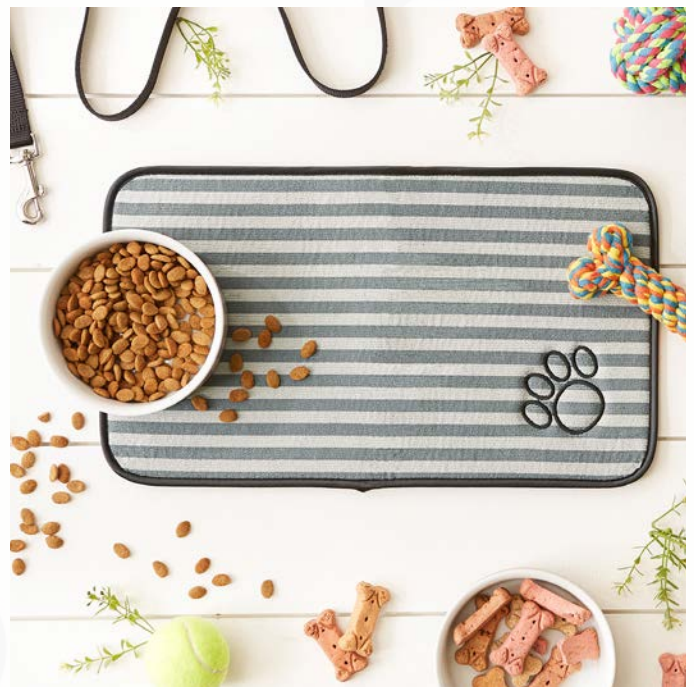

80% polyester,
20% polyamide

CAMZ33207

Gray Striped Embroidered Bone Mat
min of 4
12 x 18", 80% polyester, 20% polyamide

Green Striped Embroidered Paw Mat

CAMZ14671

Small
min of 4
10 x 18"

80% polyester, 20% polyamide