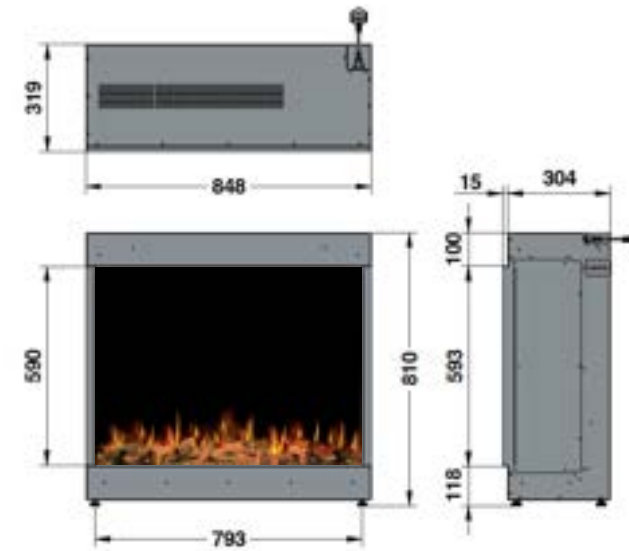

## ilektro dimensions

950 ASPECT - FRONT

950 ASPECT - BAY

950 ASPECT  
LEFT CORNER

950 ASPECT  
RIGHT CORNER