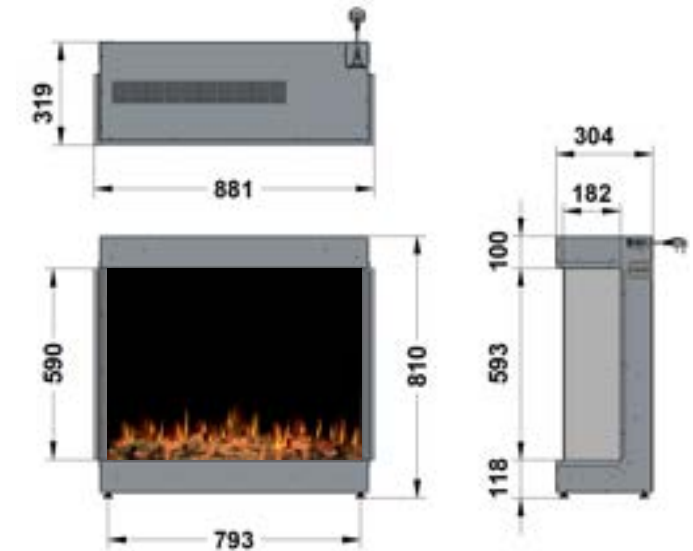

## ilektro dimensions

950 ASPECT - FRONT

950 ASPECT - BAY

950 ASPECT  
LEFT CORNER

950 ASPECT  
RIGHT CORNER