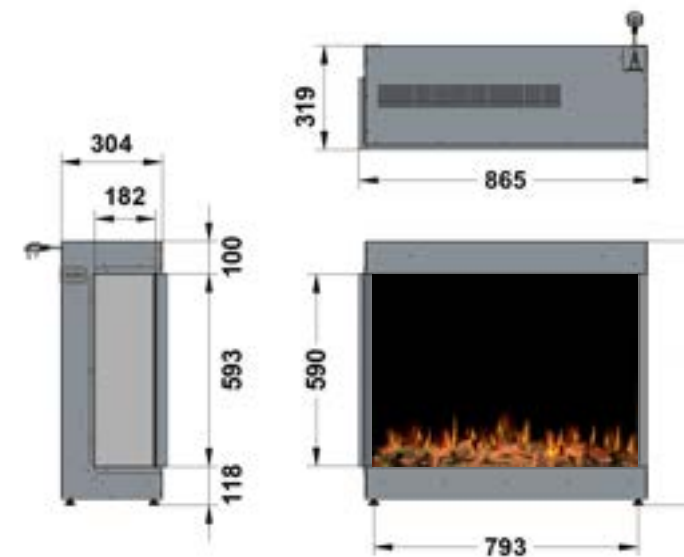

## ilektro dimensions

950 ASPECT - FRONT

950 ASPECT - BAY

950 ASPECT  
LEFT CORNER

950 ASPECT  
RIGHT CORNER