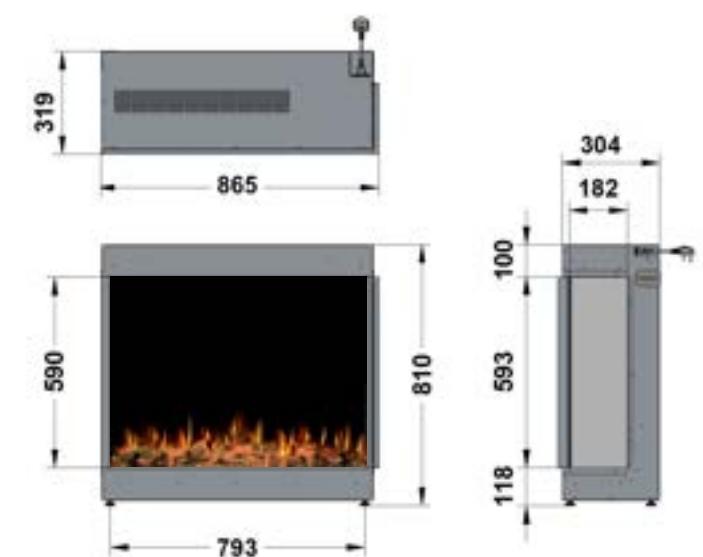

## ilektro dimensions

950 ASPECT - FRONT

950 ASPECT - BAY

950 ASPECT  
LEFT CORNER

950 ASPECT  
RIGHT CORNER