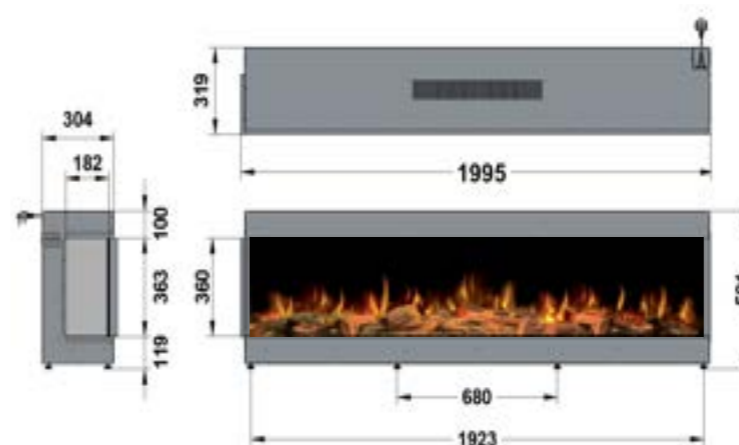

REMOTE HANDSET

With your infrared remote, control your fire settings from the comfort of your sofa.

WARRANTY

2 year warranty for added assurance.

ilektro dimensions

2000 - FRONT

2000 - BAY

2000 - LEFT
CORNER

2000 - RIGHT
CORNER