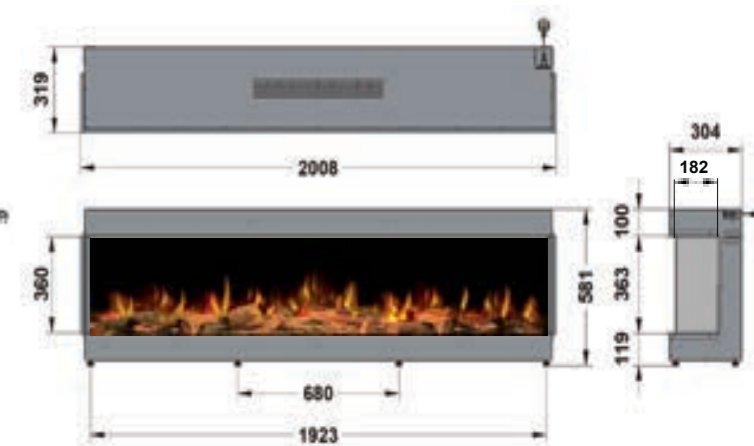

REMOTE HANDSET

With your infrared remote, control your fire settings from the comfort of your sofa.

WARRANTY

2 year warranty for added assurance.

ilektro dimensions

2000 - FRONT

2000 - BAY

2000 - LEFT
CORNER

2000 - RIGHT
CORNER