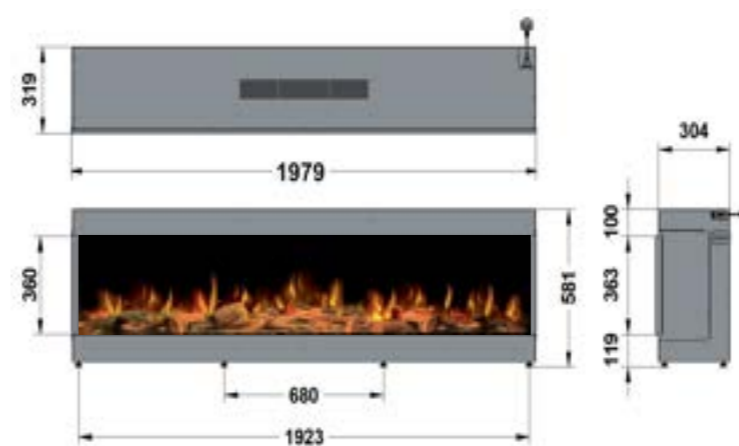

REMOTE HANDSET

With your infrared remote, control your fire settings from the comfort of your sofa.

WARRANTY

2 year warranty for added assurance.

ilektro dimensions

2000 - FRONT

2000 - BAY

2000 - LEFT
CORNER

2000 - RIGHT
CORNER