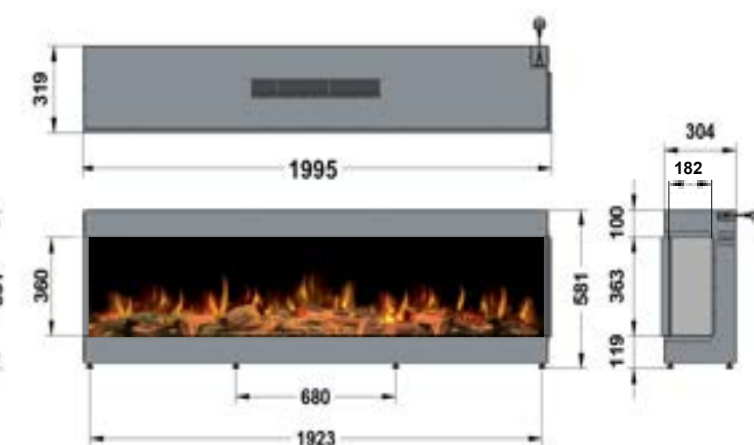

REMOTE HANDSET

With your infrared remote, control your fire settings from the comfort of your sofa.

WARRANTY

2 year warranty for added assurance.

ilektro dimensions

2000 - FRONT

2000 - BAY

2000 - LEFT
CORNER

2000 - RIGHT
CORNER