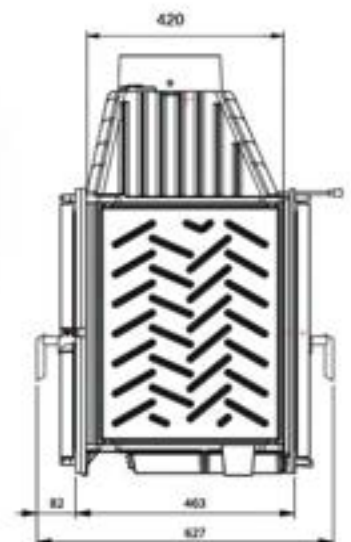

Siena

seven fifty tunnel

This modern minimalist wood heater can blend into a multitude of design interiors, with the flexibility to be used as an open fireplace or slow combustion unit, this double-sided fireplace will make a statement in any open plan space.

Designed to be enjoyed from both sides, this is the perfect unit to divide any space.

Placed in the centre of a room, or even the most modern warehouse conversion, this beautifully crafted cast iron is sure to catch your eye.

Whether installed as a built-in or left freestanding, the high quality craftsmanship guarantees reliability and durability.

Specifications

- Secure swing door opening system
- Regulation of air supply for combustion
- Built in damper control
- Dual combustion heating system: radiant and natural convection exclusive to the inbuilt model
- Radiant combustion heating system
- Removable grate for easy cleaning
- Heat resistant glass withstands temperatures of 800°C.
- Minimalist frame with blackened glass edge for modern design.
- Heats up to 290 sqm

PAUL AGNEW | **DESIGNS**®

info@paulagnewdesigns.com | www.paulagnewdesigns.com