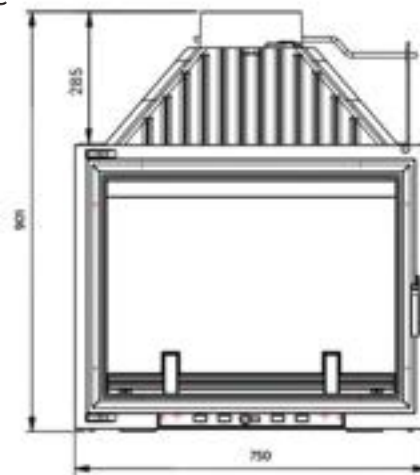

Siena

seven fifty tunnel

This modern minimalist wood heater can blend into a multitude of design interiors, with the flexibility to be used as an open fireplace or slow combustion unit, this double-sided fireplace will make a statement in any open plan space.

Designed to be enjoyed from both sides, this is the perfect unit to divide any space.

Placed in the centre of a room, or even the most modern warehouse conversion, this beautifully crafted cast iron is sure to catch your eye.

Whether installed as a built-in or left freestanding, the high quality craftsmanship guarantees reliability and durability.

Specifications

- Secure swing door opening system
- Regulation of air supply for combustion
- Built in damper control
- Dual combustion heating system: radiant and natural convection exclusive to the inbuilt model
- Radiant combustion heating system
- Removable grate for easy cleaning
- Heat resistant glass withstands temperatures of 800°C.
- Minimalist frame with blackened glass edge for modern design.
- Heats up to 290 sqm

PAUL AGNEW | **DESIGNS**®

info@paulagnewdesigns.com | www.paulagnewdesigns.com