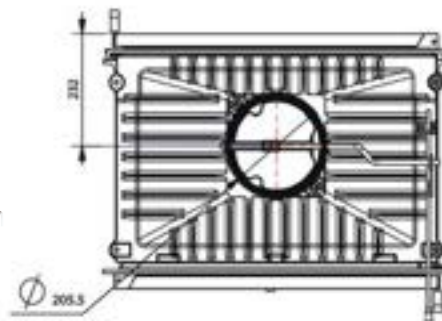

Siena

seven fifty tunnel

This modern minimalist wood heater can blend into a multitude of design interiors, with the flexibility to be used as an open fireplace or slow combustion unit, this double-sided fireplace will make a statement in any open plan space.

Designed to be enjoyed from both sides, this is the perfect unit to divide any space.

Placed in the centre of a room, or even the most modern warehouse conversion, this beautifully crafted cast iron is sure to catch your eye.

Whether installed as a built-in or left freestanding, the high quality craftsmanship guarantees reliability and durability.

Specifications

- Secure swing door opening system
- Regulation of air supply for combustion
- Built in damper control
- Dual combustion heating system: radiant and natural convection exclusive to the inbuilt model
- Radiant combustion heating system
- Removable grate for easy cleaning
- Heat resistant glass withstands temperatures of 800°C.
- Minimalist frame with blackened glass edge for modern design.
- Heats up to 290 sqm

PAUL AGNEW | **DESIGNS**®

info@paulagnewdesigns.com | www.paulagnewdesigns.com