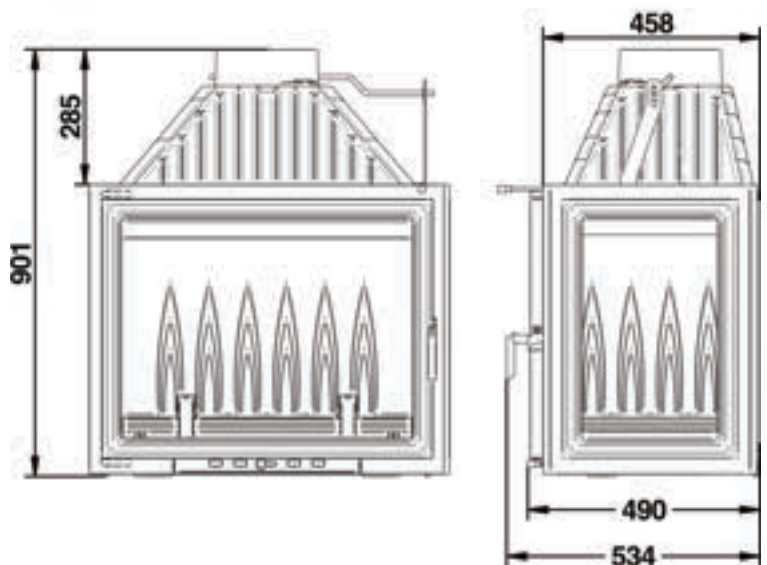

Siena

seven fifty right corner glass
Wood Fire

By PAUL AGNEW | DESIGNS[®]

Siena

seven fifty right corner glass

The Siena collection features a swing door mechanism, black lined glass and all the features of a traditional cast iron fireplace.

This contemporary and innovative design showcases the trends straight from Europe. This artisan cast iron wood fire is sure to excite any design environment.

Specifications

- Secure swing door opening system
- Regulation of air supply for combustion
- Built in damper control
- Radiant combustion heating system
- Removable grate for easy cleaning
- Heat resistant glass withstands temperatures of 800°C.
- Minimalist frame for modern design.
- Heats up to 290 sqm