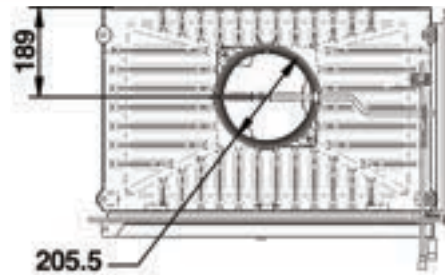

Siena

seven fifty right corner glass
Wood Fire

By PAUL AGNEW | DESIGNS[®]

Siena

seven fifty right corner glass

The Siena collection features a swing door mechanism, black lined glass and all the features of a traditional cast iron fireplace.

This contemporary and innovative design showcases the trends straight from Europe. This artisan cast iron wood fire is sure to excite any design environment.

Specifications

- Secure swing door opening system
- Regulation of air supply for combustion
- Built in damper control
- Radiant combustion heating system
- Removable grate for easy cleaning
- Heat resistant glass withstands temperatures of 800°C.
- Minimalist frame for modern design.
- Heats up to 290 sqm