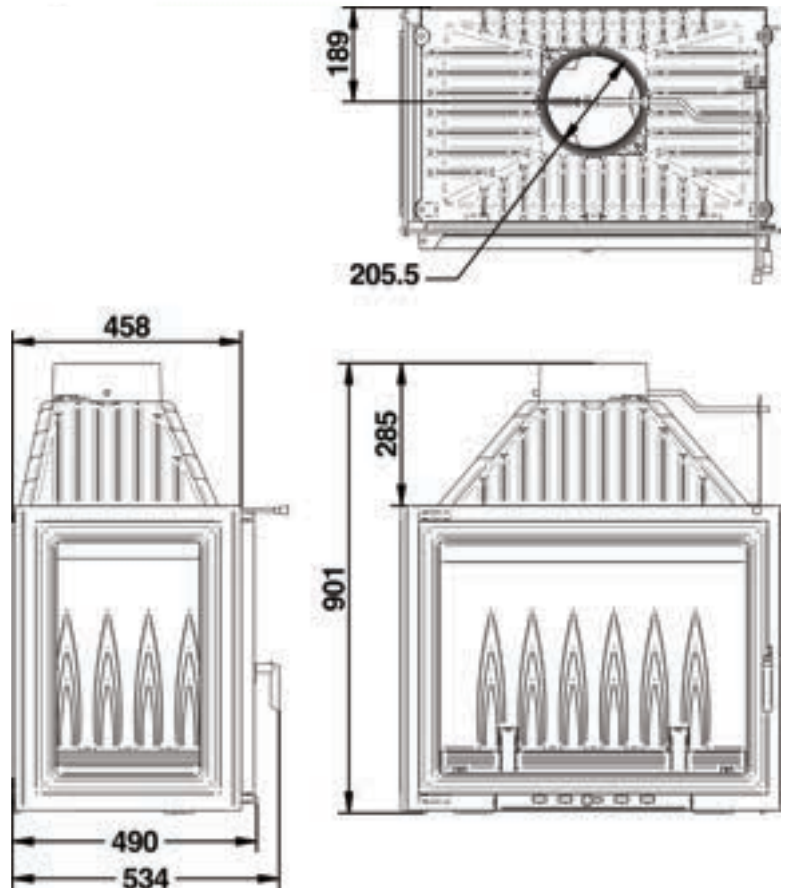

Siena

seven fifty left corner glass
Wood Fire

By PAUL AGNEW | DESIGNS[®]

Siena

seven fifty left corner glass

The Siena collection features a swing door mechanism, black lined glass and all the features of a traditional cast iron fireplace.

This contemporary and innovative design showcases the trends straight from Europe. This artisan cast iron wood fire is sure to excite any design environment.

Specifications

- Secure swing door opening system
- Regulation of air supply for combustion
- Built in damper control
- Radiant combustion heating system
- Removable grate for easy cleaning
- Heat resistant glass withstands temperatures of 800°C.
- Minimalist frame for modern design.
- Heats up to 290 sqm