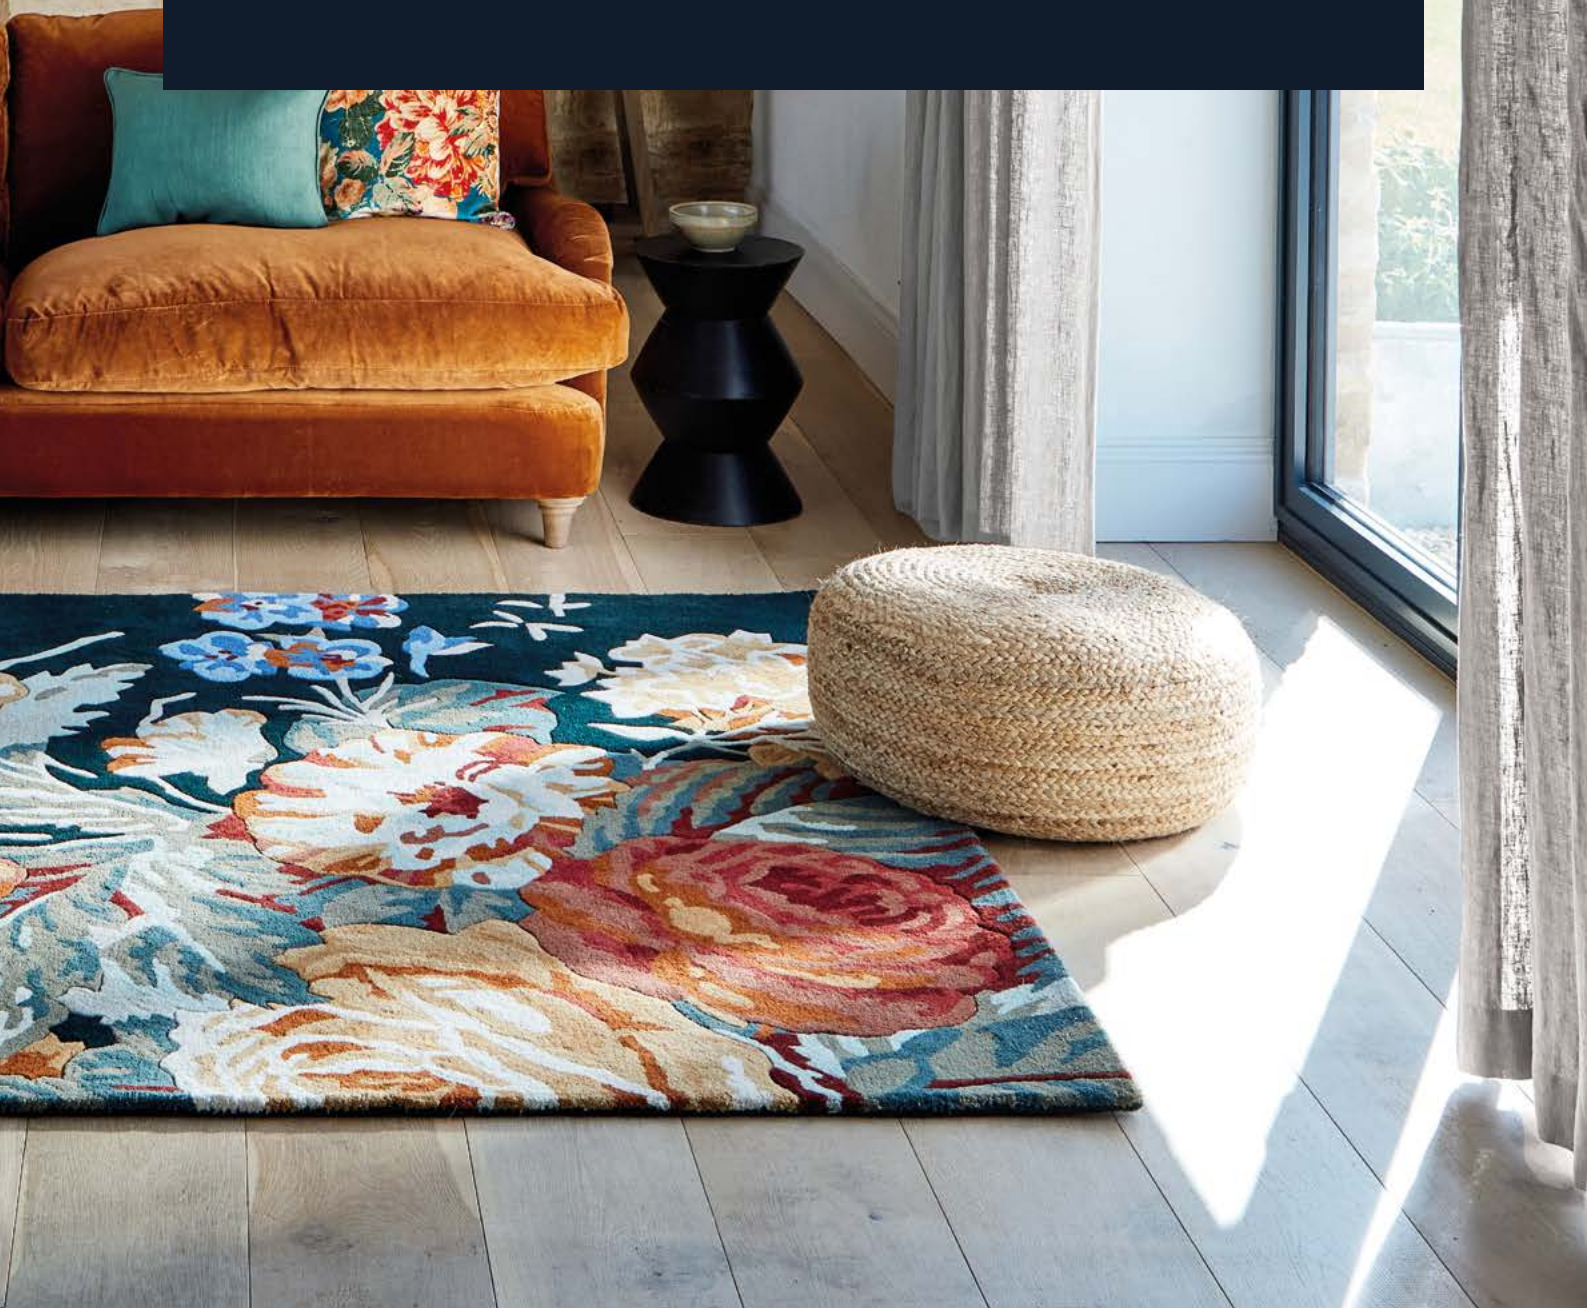

Sanderson

Founded in 1860, Sanderson is renowned for hand-drawn designs inspired by English garden scenes, offering a timeless and easy elegance to the home. As one of the oldest English soft furnishing brands, Sanderson is famous worldwide for a signature style that is informed by its heritage and made for modern living, combining classic patterns with fresh, vibrant colours.

Celebrate the exquisite detail of Sanderson's iconic portfolio, from enduring English blooms and statement florals to Eastern inspired designs, intricate trails and boldly stylised botanicals.

This exquisitely crafted collection of beautiful hand-tufted rugs lends a sophisticated finish to any interior space. Complementing Sanderson's historic range of fabrics, wallpapers and paint, this delightful rug range adds a homely feel and a touch of effortless grace.